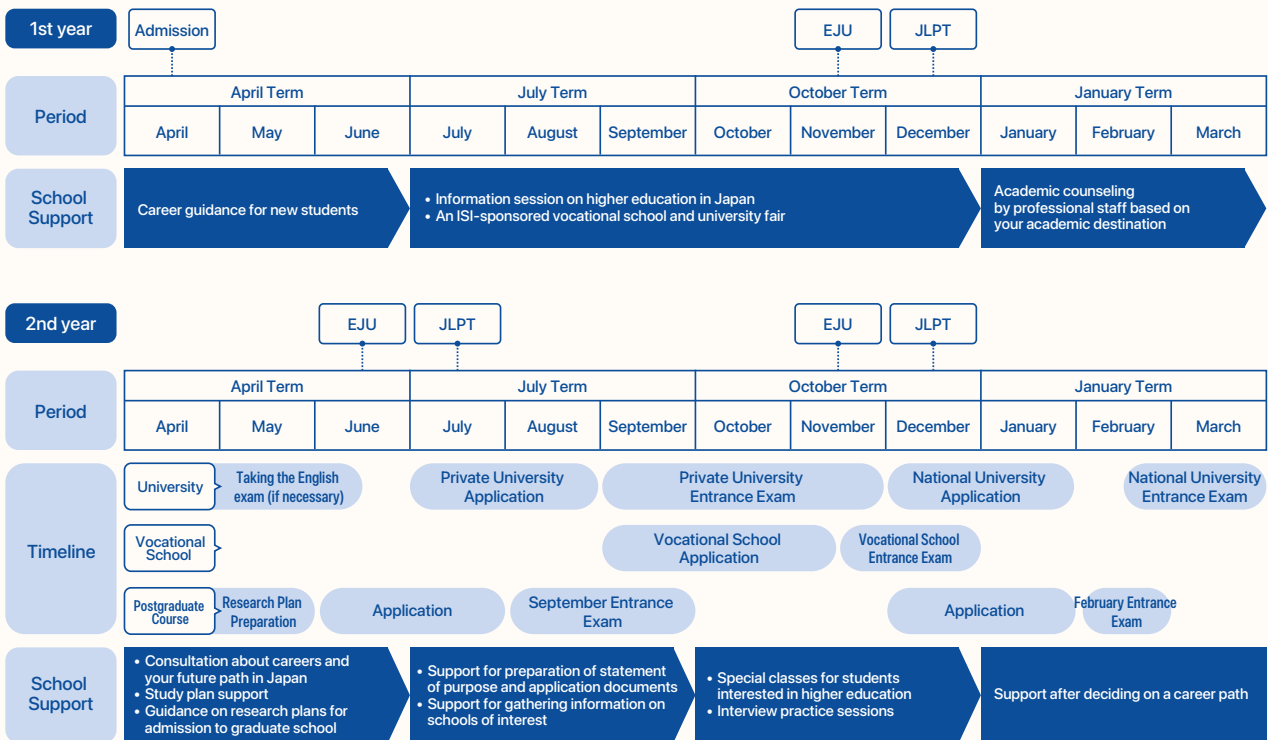

🇸🇬 +43 720116182
 🇵🇰 +48 223 988 072

ACADEMIC COUNSELING

Academic Support Process from Admission to Graduation (April enrollment, 2-year course)

Homeroom teachers and career advisors work together to provide career counseling from the first year.