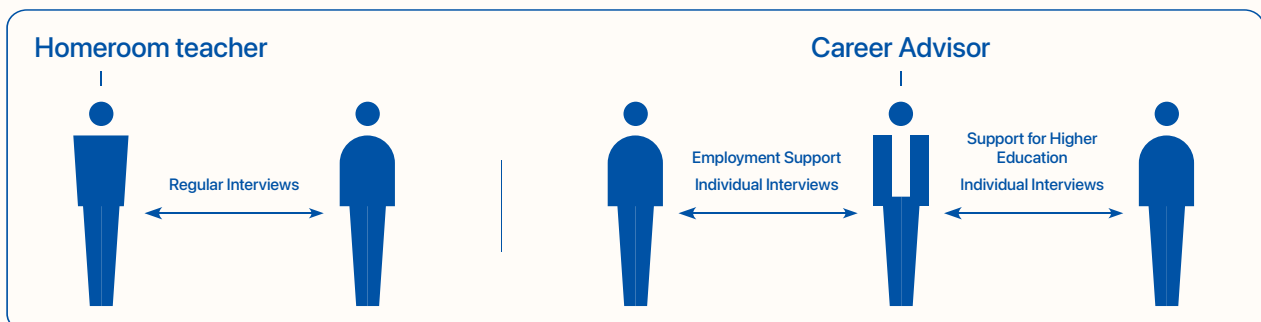

LanguageCourse^{net} Book at worldwide lowest price at:
<https://www.languagecourse.net/school-isi-language-school-nagano.php3>

🇺🇸 +1 646 503 18 10
🇧🇷 +31 858880253

🇬🇧 +44 330 124 03 17
🇩🇪 +7 4995000466

🇪🇸 +34 93 220 38 75
🇯🇵 +46 844 68 36 76

🇫🇷 +33 1-78416974
🇩🇪 +47 219 30 570

🇨🇭 +41 225 180 700
🇨🇪 +45 898 83 996

🇩🇪 +49 221 747 40042
🇮🇹 +39 800 934 127

🇯🇵 +43 720116182
🇨🇰 +48 223 988 072

🇯🇵 +81 (50) 50507957

🇧🇪 +52 213 958 08 76

🇨🇪 +86 183 2705 9463