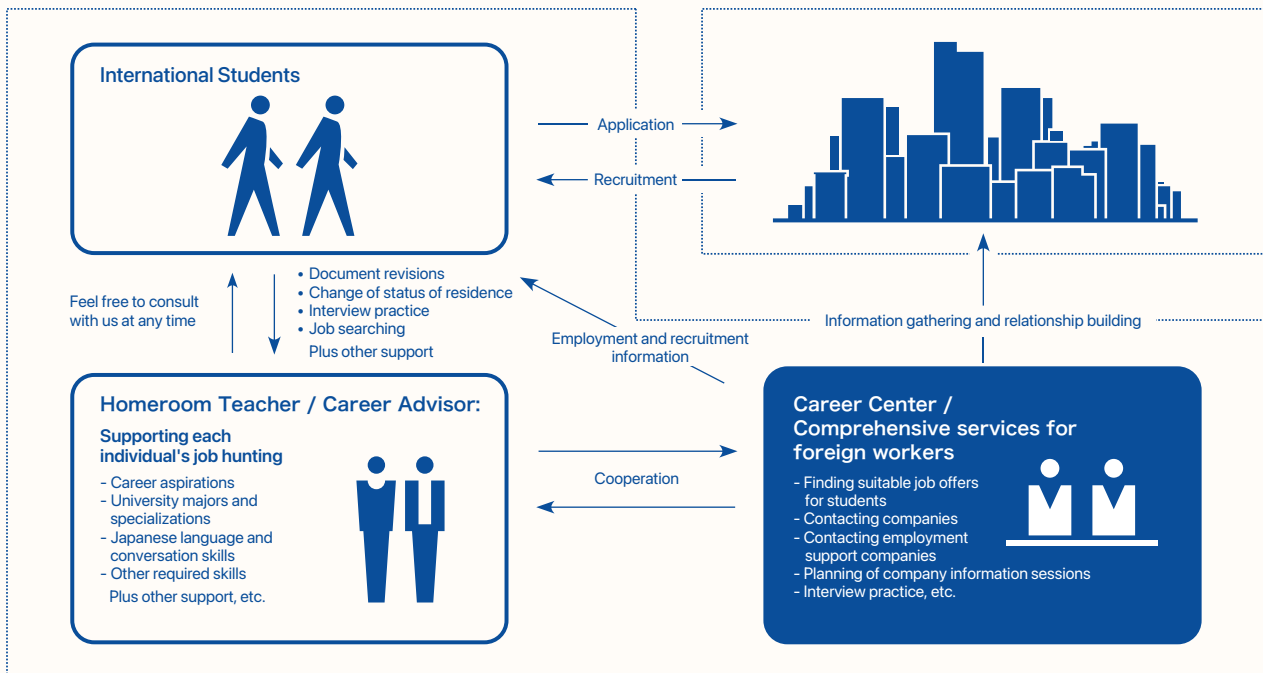

IN THE SCHOOL

ENTERPRISE