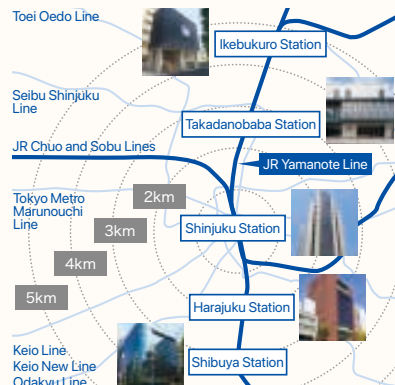

Convenient location for travel from group schools

Our schools are located within 5km of all ISI Japanese Language Schools in Tokyo. Both schools are easily accessible via a single train on the JR Yamanote Line.

Travel time to Shinjuku Station (JR Yamanote Line)
☐ 4 minutes from Takadanobaba Station
☐ 8 minutes from Ikebukuro Station
☐ 6 minutes from Shibuya Station
☐ 4 minutes from Harajuku Station