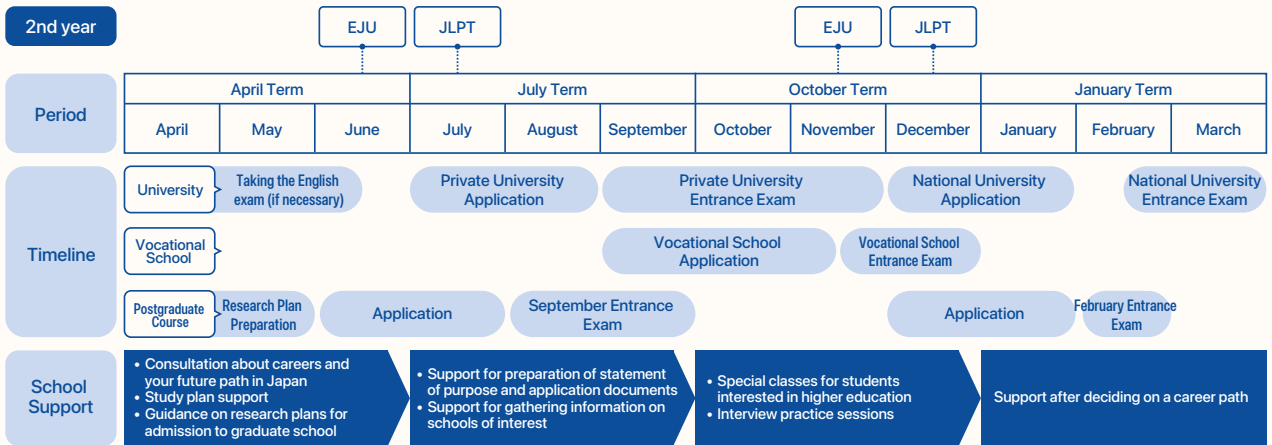

🇮🇹 +39 800 934 127

🇯🇵 +48 223 988 072

● +81 (50) 50507957

🇯🇵 +55 213 958 08 76

🇯🇵 +86 183 2705 9463

ACADEMIC COUNSELING

Academic Support Process from Admission to Graduation (April enrollment, 2-year course)

*The timing differs depending on the school year.

Homeroom teachers and career advisors work together to provide career counseling from the first year.

Career advisors are staff members who specialize in supporting students in advancing to higher education and finding employment. In addition to daily support from class teachers, students can also have regular interviews with their homeroom teacher as well as individual interviews and counseling with career advisors.