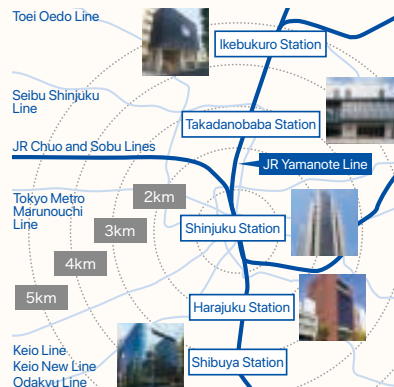

LOCATION 01

SHINJUKU

Located in the heart of Tokyo, Shinjuku is a bustling business and entertainment district with skyscrapers, department stores and entertainment spots.

Starting with Shinjuku Station, a transportation hub boasting the world's highest number of passengers, Shinjuku is a lively place where diverse cultures and people intersect.

Convenient location for travel from group schools

Our schools are located within 5km of all ISI Japanese Language Schools in Tokyo. Both schools are easily accessible via a single train on the JR Yamanote Line.

LOCATION 02

IKEBUKURO

Ikebukuro, located in the northwestern part of Tokyo, is lined with terminal station buildings and is a hotspot for subculture such as manga and cosplay. The ISI Ikebukuro Campus is located in the same building as ISI's vocational school which is also attended by Japanese students. Sharing the same building with Japanese students gives you the opportunity to interact with Japanese students.