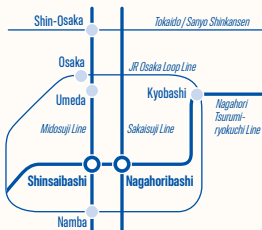

School Capacity : 1,680
School Name
ISI Language School, Osaka
Address
5F Oak Shinsaibashi Bldg., 3-5-8 Minami-Senba, Chuo-ku, Osaka-shi, Osaka 542-0081