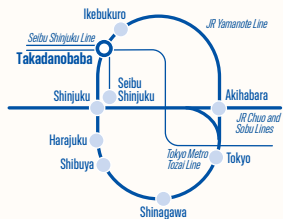

LanguageCourse^{net}

Book at worldwide lowest price at:

<https://www.languagecourse.net/school-isi-language-school-kyoto.php3>

🇺🇸 +1 646 503 18 10
🇩🇪 +31 858880253

🇬🇧 +44 330 124 03 17
🇧🇪 +7 4995000466

🇪🇸 +34 93 220 38 75
🇮🇹 +46 844 68 36 76
☎ +81 (50) 50507957

🇫🇷 +33 1-78416974
🇳🇴 +47 219 30 570
🇧🇷 +55 213 958 08 76

🇨🇭 +41 225 180 700
🇸🇬 +45 898 83 996
🇨🇳 +86 183 2705 9463

🇩🇪 +49 221 747 40042
🇮🇹 +39 800 934 127

🇪🇸 +43 720116182
🇵🇹 +48 223 988 072