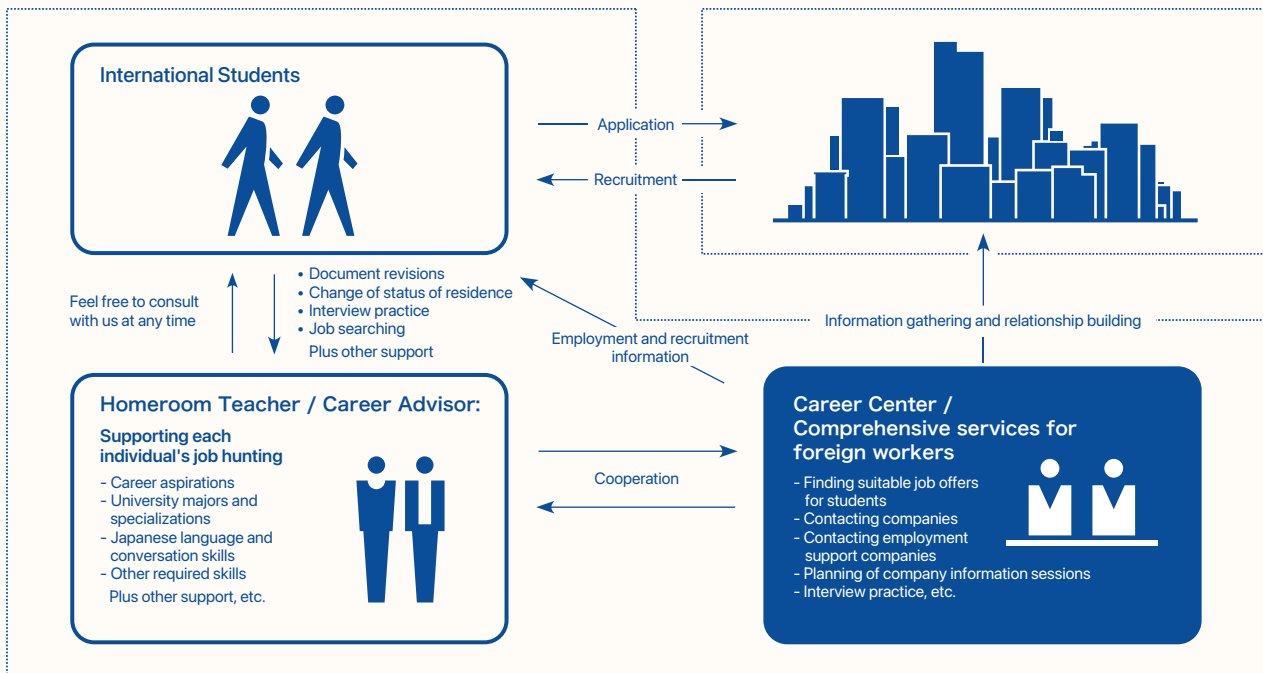

IN THE SCHOOL

ENTERPRISE

LanguageCourse^{net} Book at worldwide lowest price at:
<https://www.languagecourse.net/school-isi-language-school-kyoto.php3>

- 🇺🇸 +1 646 503 18 10
- 🇬🇧 +44 330 124 03 17
- 🇪🇸 +34 93 220 38 75
- 🇫🇷 +33 1-78416974
- 🇨🇭 +41 225 180 700
- 🇩🇪 +49 221 747 40042
- 🇯🇵 +43 720116182
- 🇮🇹 +31 858880253
- 🇮🇳 +7 4995000466
- 🇺🇦 +46 844 68 36 76
- 🇩🇰 +47 219 30 570
- 🇸🇪 +45 898 83 996
- 🇮🇹 +39 800 934 127
- 🇺🇸 +48 223 988 072
- 🇯🇵 +81 (50) 50507957
- 🇧🇷 +55 213 958 08 76
- 🇨🇳 +86 183 2705 9463