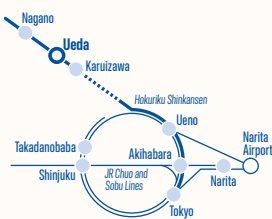

LOCATION 07

NAGANO

Nagano is one of the most famous locations for skiing in Japan and was even the host of the 1998 Winter Olympics. The Nagano school is located in this historical castle town where you can learn the Japanese language and experience nature in Japan. There are also many opportunities to interact with Japanese students studying at ISI group vocational school in the same building.

NAGANO Campus

School Capacity : 540 (Japanese Language Department)
School Name
Nagano Business and Language College (Japanese Language Department)
Address
3-5-18 Chuo, Ueda-shi, Nagano 386-0012