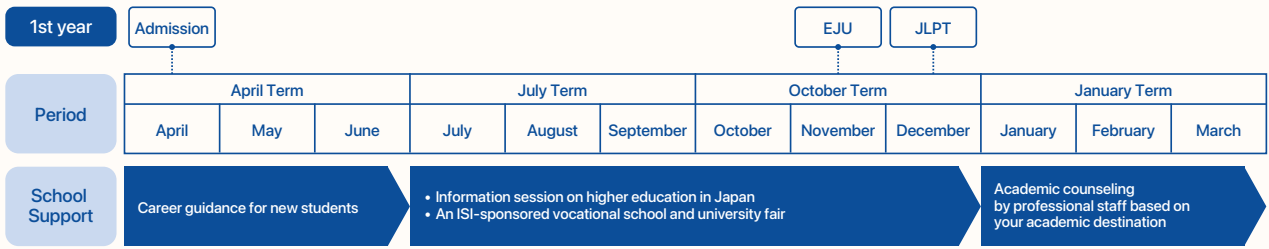

*The timing differs depending on the school year.

Homeroom teachers and career advisors work together to provide career counseling from the first year.

Career advisors are staff members who specialize in supporting students in advancing to higher education and finding employment. In addition to daily support from class teachers, students can also have regular interviews with their homeroom teacher as well as individual interviews and counseling with career advisors.