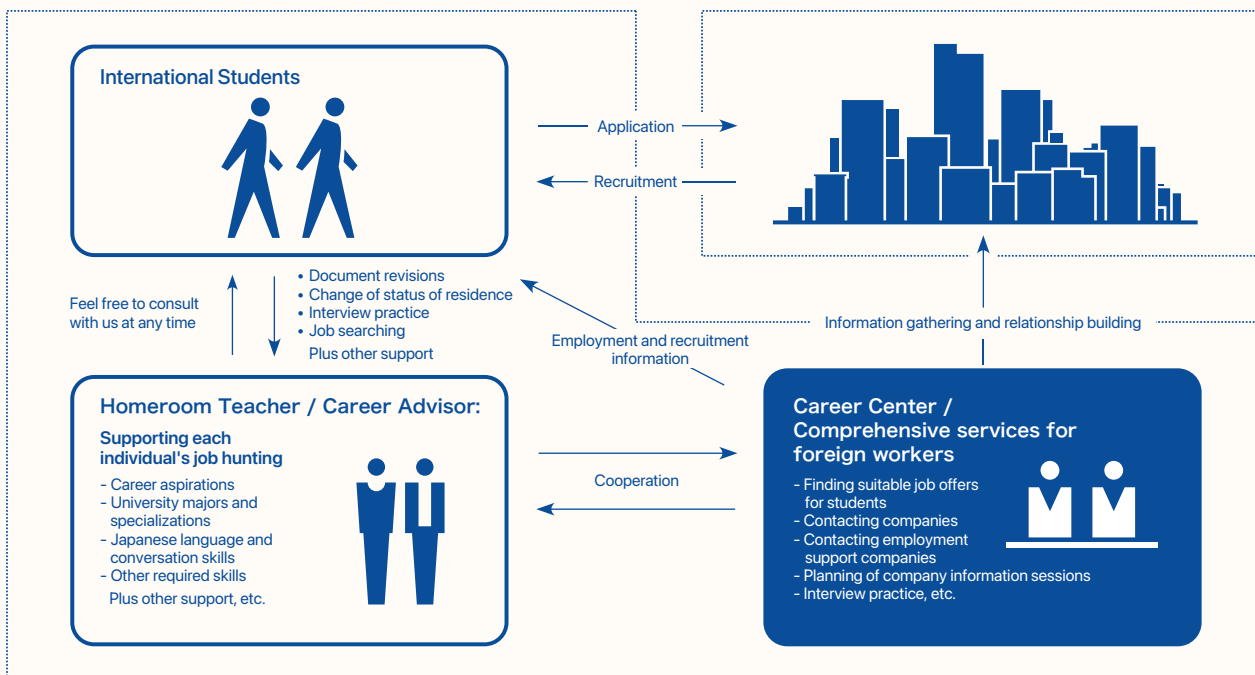

IN THE SCHOOL

ENTERPRISE

LanguageCourse^{net} Book at worldwide lowest price at:

<https://www.languagecourse.net/school-isi-language-school--takadanobaba-campus-tokyo.php3>

🇺🇸 +1 646 503 18 10
🇧🇷 +31 858880253

🇬🇧 +44 330 124 03 17
🇫🇷 +7 4995000466

🇪🇸 +34 93 220 38 75
🇯🇵 +46 844 68 36 76

🇰🇷 +81 (50) 50507957

🇫🇷 +33 1-78416974
🇩🇪 +47 219 30 570

🇯🇵 +55 213 958 08 76

🇨🇦 +41 225 180 700
🇨🇦 +45 898 83 996

🇨🇦 +86 183 2705 9463

🇩🇪 +49 221 747 40042
🇮🇹 +39 800 934 127

🇯🇵 +43 720116182
🇯🇵 +48 223 988 072