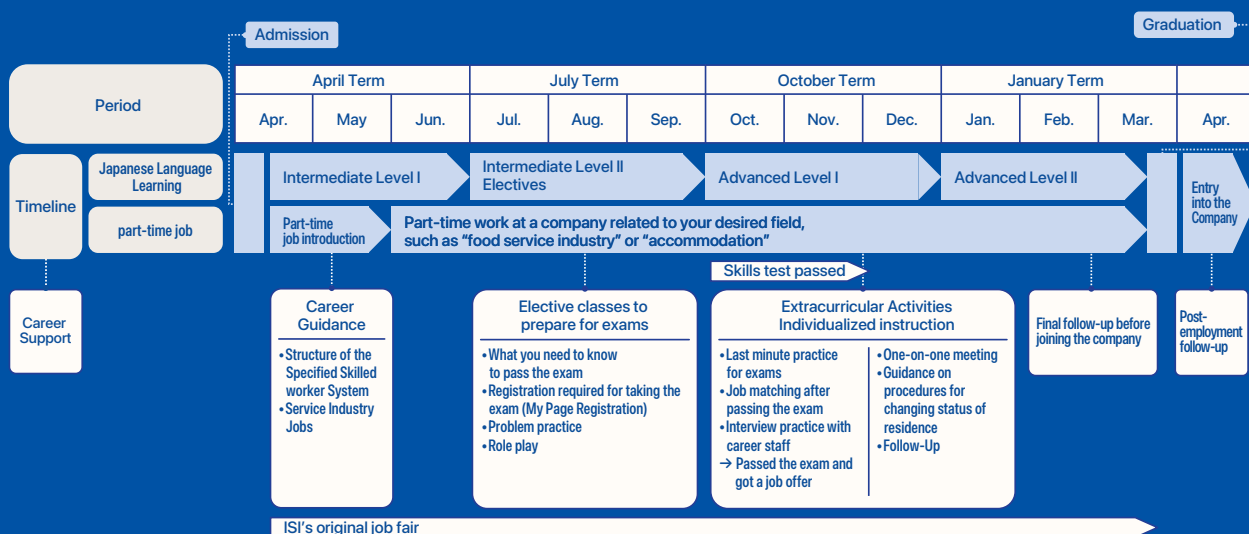

CAREER COUNSELING

Employment support process from enrollment to graduation (Example of April enrollment, starting from "Intermediate I")