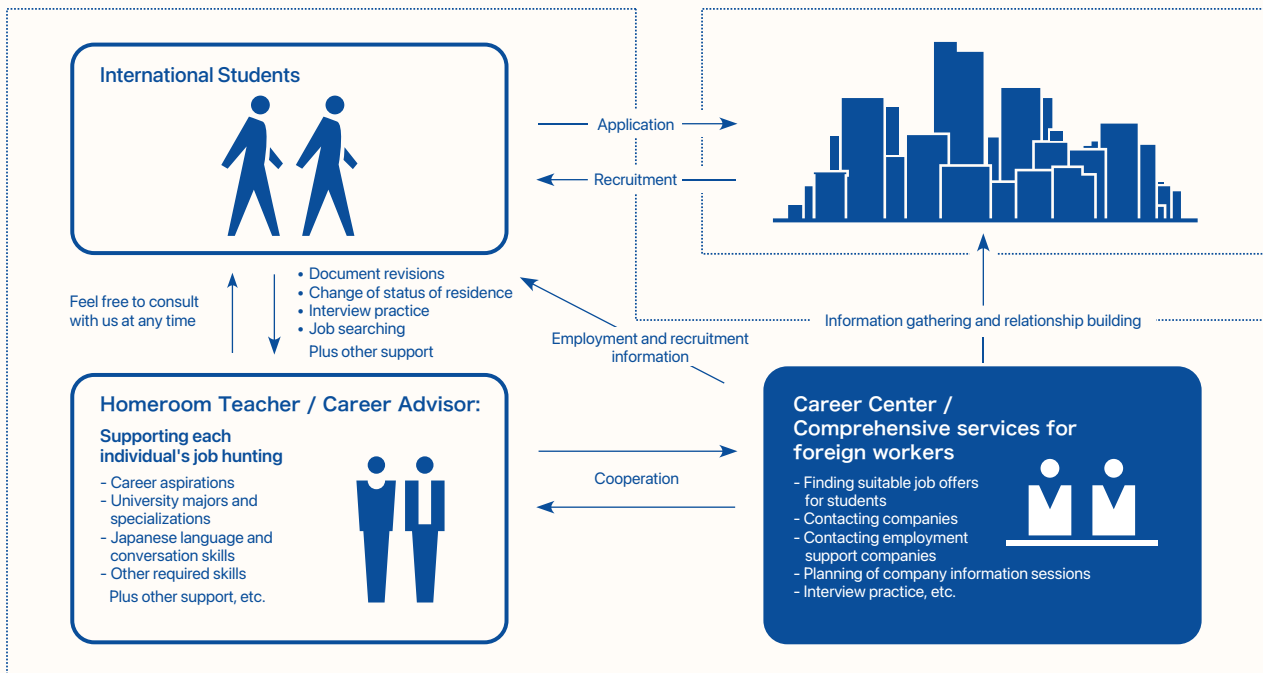

IN THE SCHOOL

ENTERPRISE

LanguageCourse^{net} Book at worldwide lowest price at:

<https://www.languagecourse.net/school-isi-language-school--takadanobaba-campus-tokyo.php3>

🇺🇸 +1 646 503 18 10
🇧🇷 +31 858880253

🇬🇧 +44 330 124 03 17
🇫🇷 +7 4995000466

🇪🇸 +34 93 220 38 75
🇯🇵 +46 844 68 36 76

🇯🇵 +81 (50) 50507957

🇫🇷 +33 1-78416974
🇩🇪 +47 219 30 570

🇩🇪 +55 213 958 08 76

🇨🇭 +41 225 180 700
🇨🇪 +45 898 83 996

🇨🇪 +86 183 2705 9463

🇩🇪 +49 221 747 40042
🇮🇹 +39 800 934 127

🇯🇵 +43 720116182
🇯🇵 +48 223 988 072