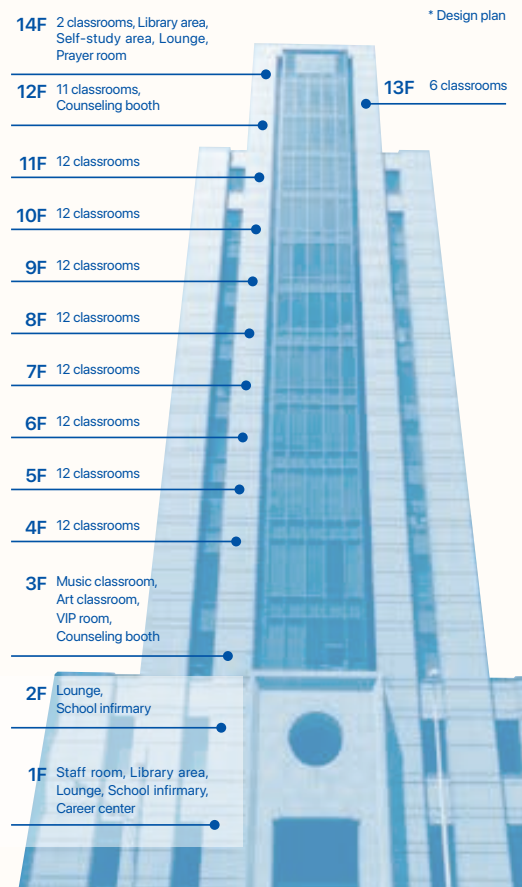

Convenient location for travel from group schools

Our schools are located within 5km of all ISI Japanese Language Schools in Tokyo. Both schools are easily accessible via a single train on the JR Yamanote Line.

Travel time to Shinjuku Station (JR Yamanote Line)
☐ 4 minutes from Takadanobaba Station
☐ 8 minutes from Ikebukuro Station
☐ 6 minutes from Shibuya Station
☐ 4 minutes from Harajuku Station