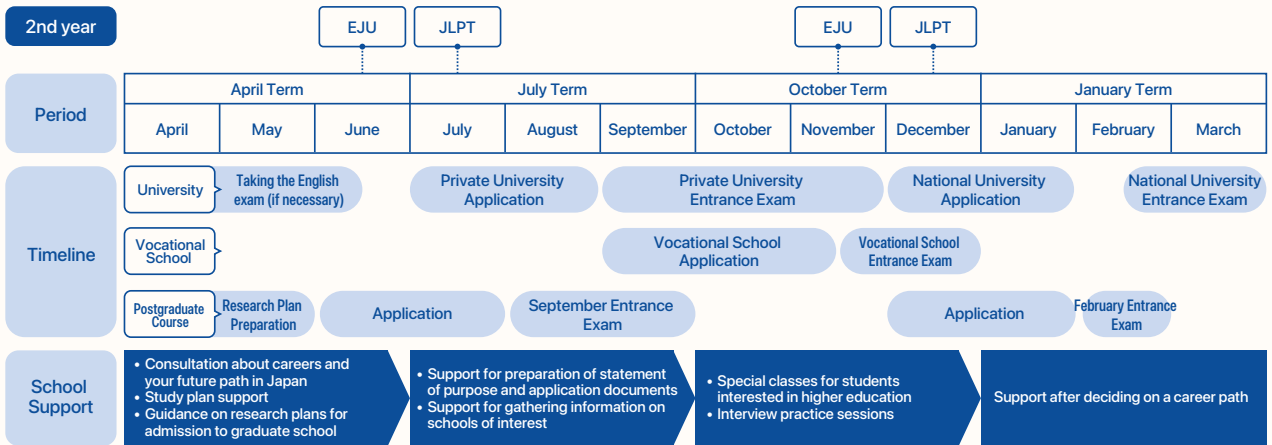

## Academic Support Process from Admission to Graduation (April enrollment, 2-year course)

\*The timing differs depending on the school year.

**Homeroom teachers and career advisors work together to provide career counseling from the first year.**