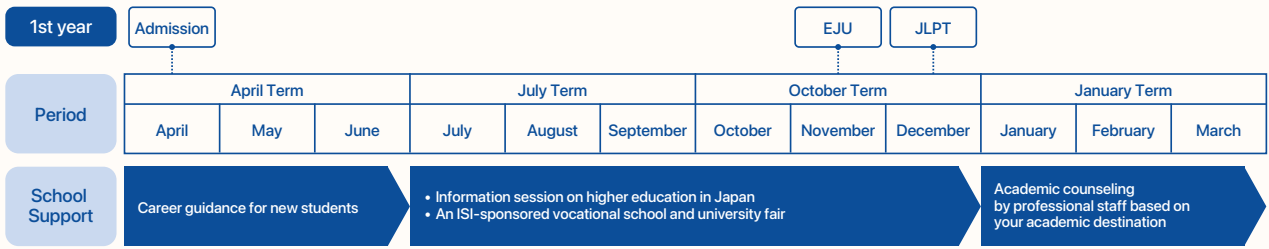

## Academic Support Process from Admission to Graduation (April enrollment, 2-year course)

\*The timing differs depending on the school year.

**Homeroom teachers and career advisors work together to provide career counseling from the first year.**