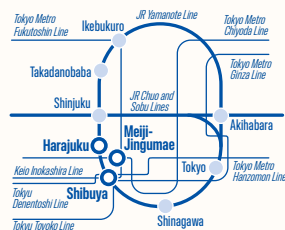

LanguageCourse^{net}

Book at worldwide lowest price at:

<https://www.languagecourse.net/school-isi-language-school---takadanobaba-campus-tokyo.php3>

🇺🇸 +1 646 503 18 10
🇧🇷 +31 858880253

🇬🇧 +44 330 124 03 17
🇩🇪 +7 4995000466

🇪🇸 +34 93 220 38 75
🇯🇵 +46 844 68 36 76

🇫🇷 +33 1-78416974
🇩🇰 +47 219 30 570

🇨🇭 +41 225 180 700
🇸🇪 +45 898 83 996

🇩🇪 +49 221 747 40042
🇮🇹 +39 800 934 127

🇪🇺 +43 720116182
🇺🇸 +48 223 988 072

☎ +81 (50) 50507957   🇯🇵 +55 213 958 08 76   🇨🇳 +86 183 2705 9463