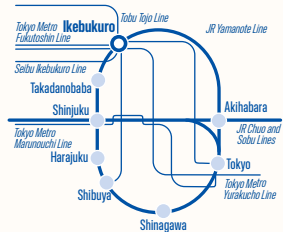

LOCATION 02

IKEBUKURO

Ikebukuro, located in the northwestern part of Tokyo, is lined with terminal station buildings and is a hotspot for subculture such as manga and cosplay. The ISI Ikebukuro Campus is located in the same building as ISI's vocational school which is also attended by Japanese students. Sharing the same building with Japanese students gives you the opportunity to interact with Japanese students.

IKEBUKURO *Campus*

School Capacity : 400
School Name
ISI Language College
Address
1-13-13 Minami Ikebukuro, Toshima-ku, Tokyo 171-0022