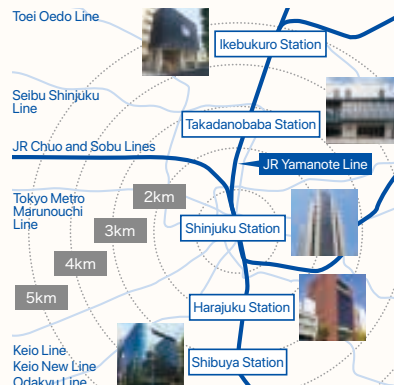

Convenient location for travel from group schools

Our schools are located within 5km of all ISI Japanese Language Schools in Tokyo. Both schools are easily accessible via a single train on the JR Yamanote Line.

Travel time to Shinjuku Station (JR Yamanote Line)
☐ 4 minutes from Takadanobaba Station
☐ 8 minutes from Ikebukuro Station
☐ 6 minutes from Shibuya Station
☐ 4 minutes from Harajuku Station