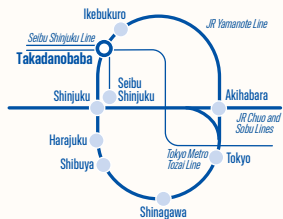

LOCATION 03

TAKADANOBABA

Known as a student town, the area is home to many educational institutions including Waseda University. There are many reasonably priced restaurants and cafes, giving Takadanobaba a lively atmosphere for students and young people. In addition, the JR Yamanote Line, Tozai Line, and Seibu Shinjuku Line run through the area, making it a convenient location for activities and job hunting in Japan.

TAKADANOBABA *Campus*

School Capacity : 1,280
School Name
ISI Career and Language Academy, Takadanobaba
Address
4-23-32 Takadanobaba, Shinjuku-ku, Tokyo 169-0075