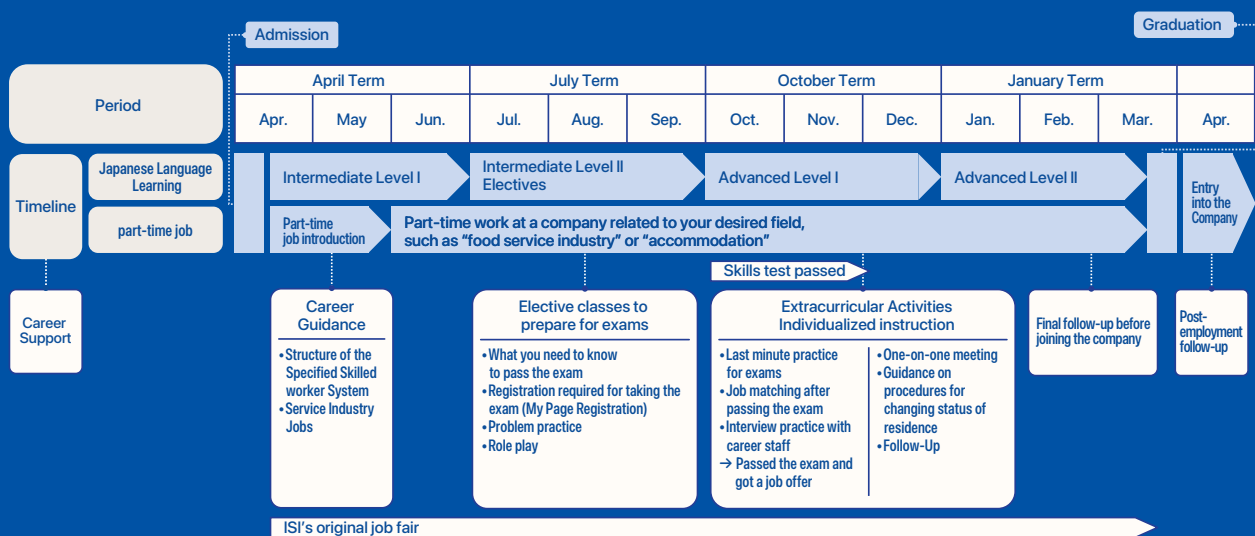

CAREER COUNSELING

Employment support process from enrollment to graduation (Example of April enrollment, starting from "Intermediate I")