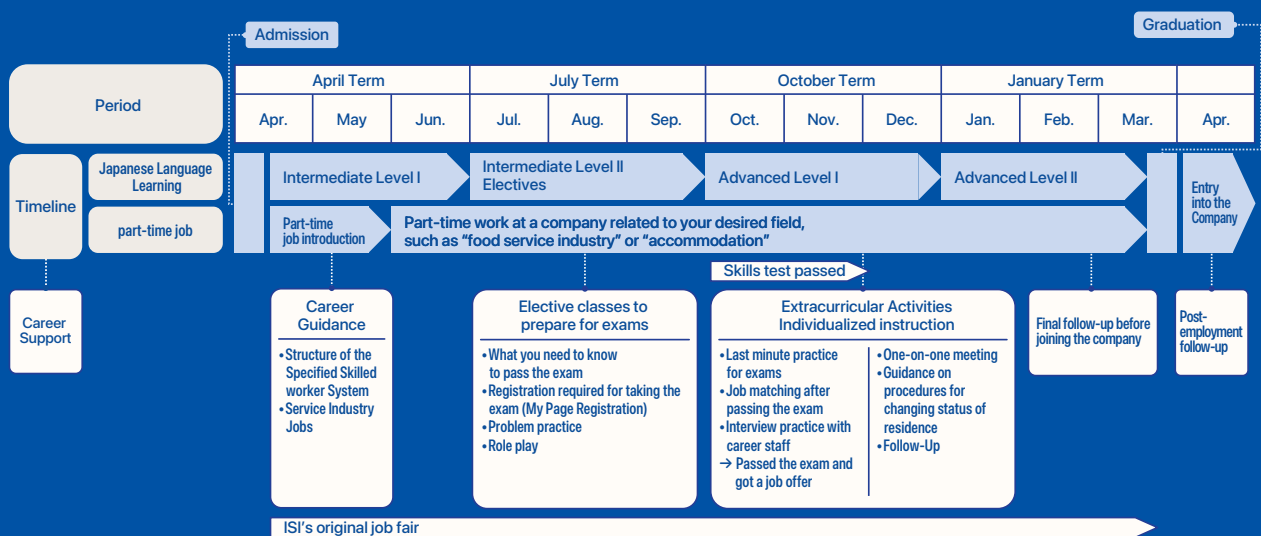

CAREER COUNSELING

Employment support process from enrollment to graduation (Example of April enrollment, starting from "Intermediate I")