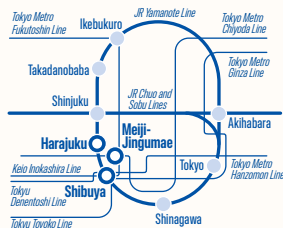

LanguageCourse^{net}

Book at worldwide lowest price at:

<https://www.languagecourse.net/school-isi-language-school---takadanobaba-campus-tokyo.php3>

🇺🇸 +1 646 503 18 10
🇧🇷 +31 858880253

🇬🇧 +44 330 124 03 17
🇩🇪 +7 4995000466

🇪🇸 +34 93 220 38 75
🇫🇷 +46 844 68 36 76

🇯🇵 +33 1-78416974
🇩🇪 +47 219 30 570

🇨🇦 +41 225 180 700
🇨🇦 +45 898 83 996

🇩🇪 +49 221 747 40042
🇮🇹 +39 800 934 127

🇪🇸 +43 720116182
🇪🇸 +48 223 988 072

☎ +81 (50) 50507957

🇩🇪 +55 213 958 08 76

🇨🇦 +86 183 2705 9463