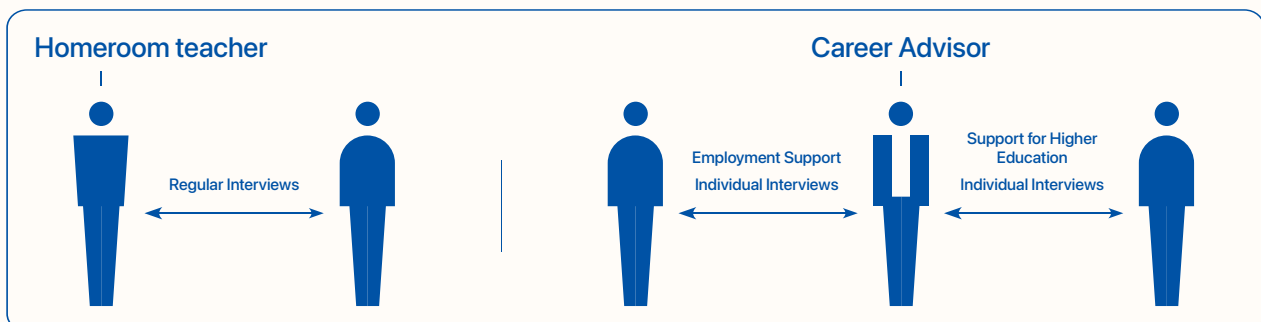

LanguageCourse^{net} Book at worldwide lowest price at:

<https://www.languagecourse.net/school-isi-language-school--takadanobaba-campus-tokyo.php3>

+1 646 503 18 10
+31 858880253

+44 330 124 03 17
+7 4995000466

+34 93 220 38 75
+46 844 68 36 76

+33 1-78416974
+47 219 30 570

+41 225 180 700
+45 898 83 996

+49 221 747 40042
+39 800 934 127

+43 720116182
+48 223 988 072

+81 (50) 50507957

+55 213 958 08 76

+86 183 2705 9463