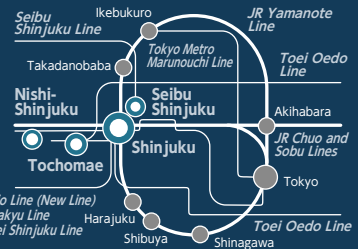

ISI Shinjuku is here!

“Discovery Gateway”

Discover the new you and a new future with Japanese.

Support	Study	Pathways	Life as an international student
- International exchange, student exchange - Study support one-on-one counseling - Book Lending Service - Self-study LMS	- A support center for students interested in pursuing higher education - Career support center, recruitment, and company matching services - ISI's original job hunting and university prep expo	- Student dormitory and housing support - Support for living in Japan (opening a bank account, phone contract, visa renewal, introduction to part-time jobs, etc.) - Health management system set up by public health nurses	

The concept for the ISI Shinjuku campus is “Discovery Gateway”: Discovering the new you and a new future with the Japanese language. From the knowledge and experience gained through Japanese language study, to planning for your future and just enjoying your time in Japan, our program is designed to provide consistent support for students throughout their time spent studying with us.

New Campus

ISI Language School Shinjuku

8-15-1 Nishi-Shinjuku, Shinjuku-ku, Tokyo

- 15 min. from Shinjuku Station on JR and other lines
- 13 min. from Seibu Shinjuku Station on Shinjuku line
- 3 min. from Nishi-Shinjuku Station on Tokyo Metro Marunouchi Line
- 10 min. from Tochomae Station on Toei Subway Oedo Line

*The application to change the school's name, address and building is being processed.

Contact Us

ISI Japanese Language School Admissions Counseling Center

E-Mail: info@isi-global.com
Facebook: ISIJapan Instagram: isijapan
Tel: +81-3-5960-1335 Fax: +81-3-5960-1336

www.isi-education.com

LanguageCourse^{net} Book at worldwide lowest price at: <https://www.languagecourse.net/school-isi-language-school--shinjuku-campus-tokyo.php3>

- +1 646 503 18 10
- +31 858880253
- +44 330 124 03 17
- +7 4995000466
- +34 93 220 38 75
- +46 844 68 36 76
- +33 1-78416974
- +47 219 30 570
- +41 225 180 700
- +45 898 83 996
- +49 221 747 40042
- +39 800 934 127
- +43 720116182
- +48 223 988 072
- +81 (50) 50507957
- +55 213 958 08 76
- +86 183 2705 9463