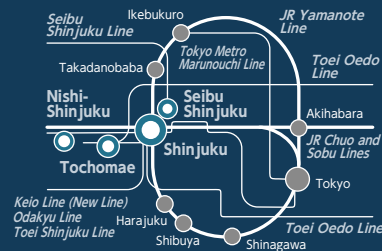

The concept for the ISI Shinjuku campus is “Discovery Gateway”: Discovering the new you and a new future with the Japanese language. From the knowledge and experience gained through Japanese language study, to planning for your future and just enjoying your time in Japan, our program is designed to provide consistent support for students throughout their time spent studying with us.

New Campus

ISI Language School Shinjuku

8-15-1 Nishi-Shinjuku, Shinjuku-ku, Tokyo

1. **Access**
2. ☐ 15 min. from Shinjuku Station on JR and other lines
   - ☐ 13 min. from Seibu Shinjuku Station on Shinjuku line
   - ☐ 3 min. from Nishi-Shinjuku Station on Tokyo Metro Marunouchi Line
   - ☐ 10 min. from Tochomae Station on Toei Subway Oedo Line

*The application to change the school's name, address and building is being processed.

Contact Us

ISI Japanese Language School Admissions Counseling Center

E-Mail: info@isi-global.com
Facebook: ISIJapan Instagram: isijapan
Tel: +81-3-5960-1335 Fax: +81-3-5960-1336

www.isi-education.com

LanguageCourse^{net} Book at worldwide lowest price at:

<https://www.languagecourse.net/school-isi-language-school--shinjuku-campus-tokyo.php3>

+1 646 503 18 10	+44 330 124 03 17	+34 93 220 38 75	+33 1-78416974	+41 225 180 700	+49 221 747 40042	+43 720116182
+31 858880253	+7 4995000466	+46 844 68 36 76	+47 219 30 570	+45 898 83 996	+39 800 934 127	+48 223 988 072
	+81 (50) 50507957	+85 213 958 08 76	+86 183 2705 9463