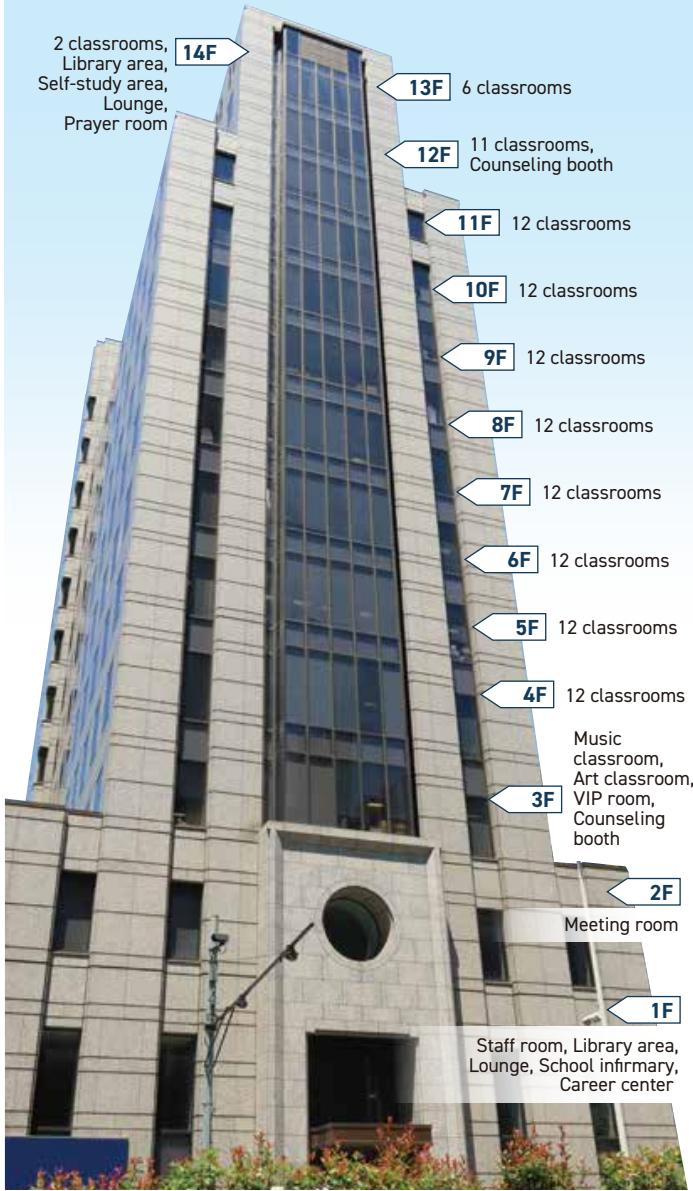

©2024 MAC OFFICE Inc. All rights reserved.

14F
2 classrooms, Library area, Self-study area, Lounge, Prayer room

13F 6 classrooms

12F 11 classrooms, Counseling booth

11F 12 classrooms

10F 12 classrooms

9F 12 classrooms

8F 12 classrooms

7F 12 classrooms

6F 12 classrooms

5F 12 classrooms

4F 12 classrooms

3F Music classroom, Art classroom, VIP room, Counseling booth

2F Meeting room

*Floor guide (planned)

ISI Japanese Language School

ISI Japanese language schools in Tokyo, Kyoto, Osaka, and Nagano have a total capacity of over 12,000 students.

Applications for the April 2025 term enrollment are now open.