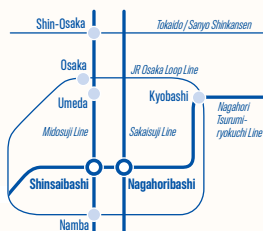

## OSAKA Campus

School Capacity : 1,680

School Name

ISI Language School, Osaka

Address

5F Oak Shinsaibashi Bldg., 3-5-8  
Minami-Senba, Chuo-ku, Osaka-shi,  
Osaka 542-0081

**LanguageCourse**<sup>net</sup> Book at worldwide lowest price at: