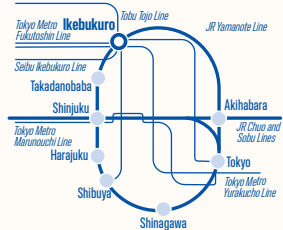

LOCATION 02

IKEBUKURO

Ikebukuro, located in the northwestern part of Tokyo, is lined with terminal station buildings and is a hotspot for subculture such as manga and cosplay. The ISI Ikebukuro Campus is located in the same building as ISI's vocational school which is also attended by Japanese students. Sharing the same building with Japanese students gives you the opportunity to interact with Japanese students.

IKEBUKURO *Campus*

School Capacity : 400
School Name
ISI Language College
Address
1-13-13 Minami Ikebukuro, Toshima-ku, Tokyo 171-0022