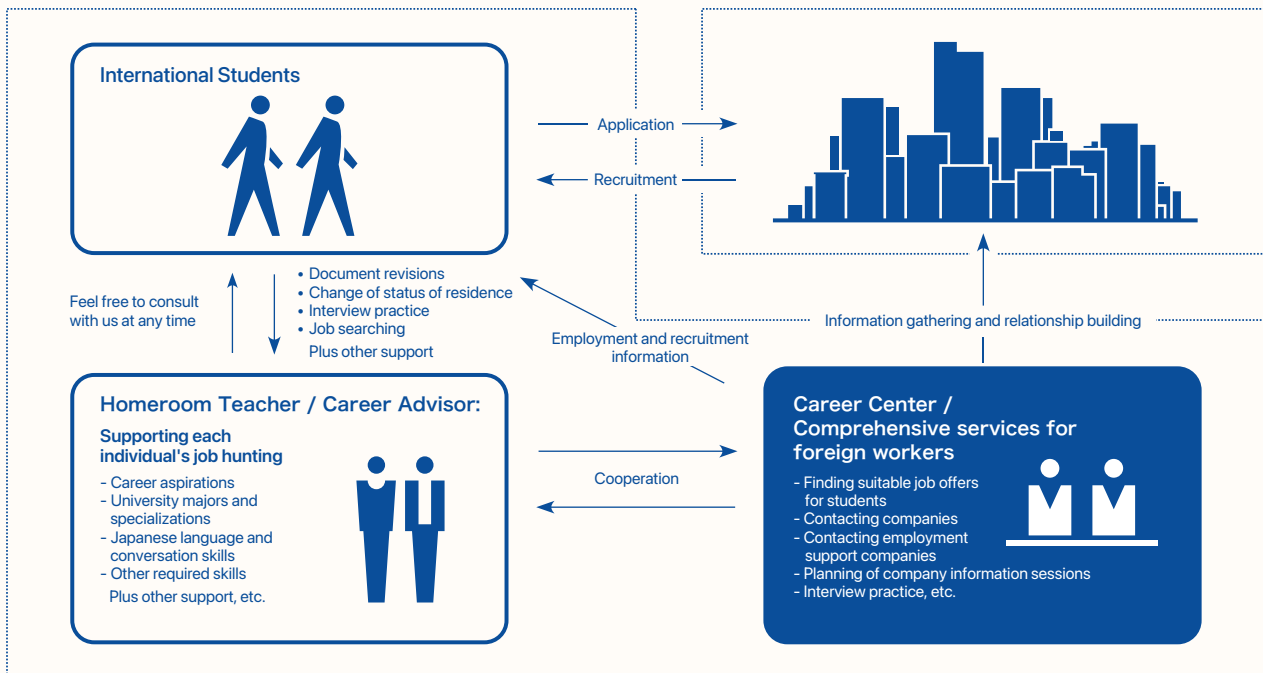

IN THE SCHOOL

ENTERPRISE

LanguageCourse^{net} Book at worldwide lowest price at:

<https://www.languagecourse.net/school-isi-language-school---ikebukuro-campus-tokyo.php3>

🇺🇸 +1 646 503 18 10
🇧🇷 +31 858880253

🇬🇧 +44 330 124 03 17
🇫🇷 +7 4995000466

🇪🇸 +34 93 220 38 75
🇯🇵 +46 844 68 36 76

🇯🇵 +81 (50) 50507957

🇫🇷 +33 1-78416974
🇩🇰 +47 219 30 570

🇩🇪 +55 213 958 08 76

🇨🇭 +41 225 180 700
🇸🇪 +45 898 83 996

🇨🇳 +86 183 2705 9463

🇩🇪 +49 221 747 40042
🇮🇹 +39 800 934 127

🇯🇵 +43 720116182
🇺🇸 +48 223 988 072