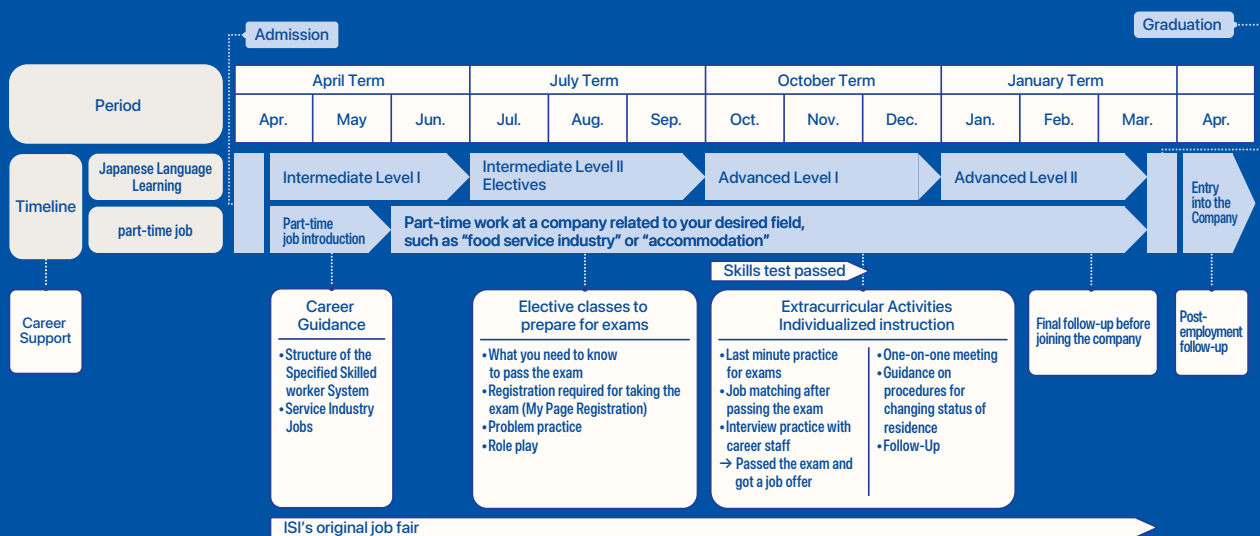

LanguageCourse^{net} Book at worldwide lowest price at: <https://www.languagecourse.net/school-isi-language-school---ikebukuro-campus-tokyo.php3>

- 🇺🇸 +1 646 503 18 10
- 🇬🇧 +44 330 124 03 17
- 🇪🇸 +34 93 220 38 75
- 🇫🇷 +33 1-78416974
- 🇨🇭 +41 225 180 700
- 🇩🇪 +49 221 747 40042
- 🇯🇵 +31 858880253
- 🇮🇹 +7 4995000466
- 🇸🇪 +46 844 68 36 76
- 🇩🇰 +47 219 30 570
- 🇨🇦 +45 898 83 996
- 🇮🇹 +39 800 934 127
- 🇦🇺 +81 (50) 50507957
- 🇧🇷 +55 213 958 08 76
- 🇨🇳 +86 183 2705 9463
- 🇯🇵 +43 720116182
- 🇮🇹 +48 223 988 072