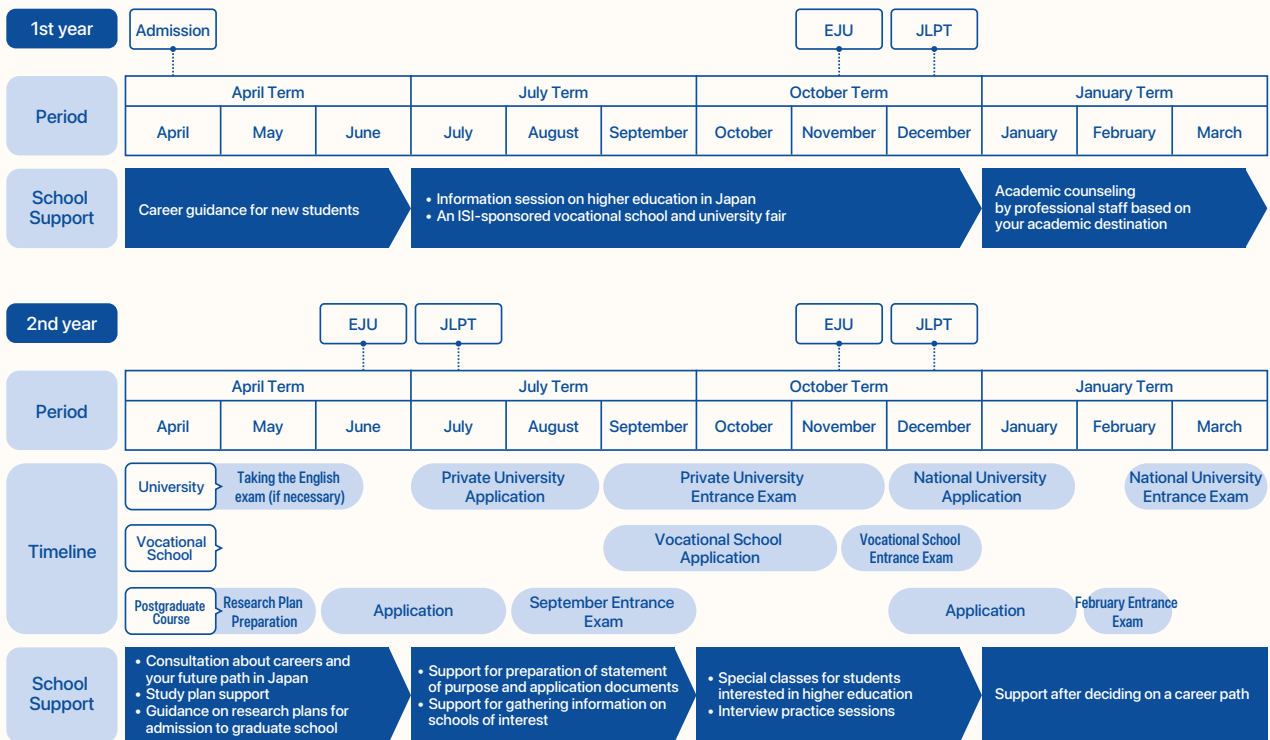

ACADEMIC COUNSELING

Academic Support Process from Admission to Graduation (April enrollment, 2-year course)