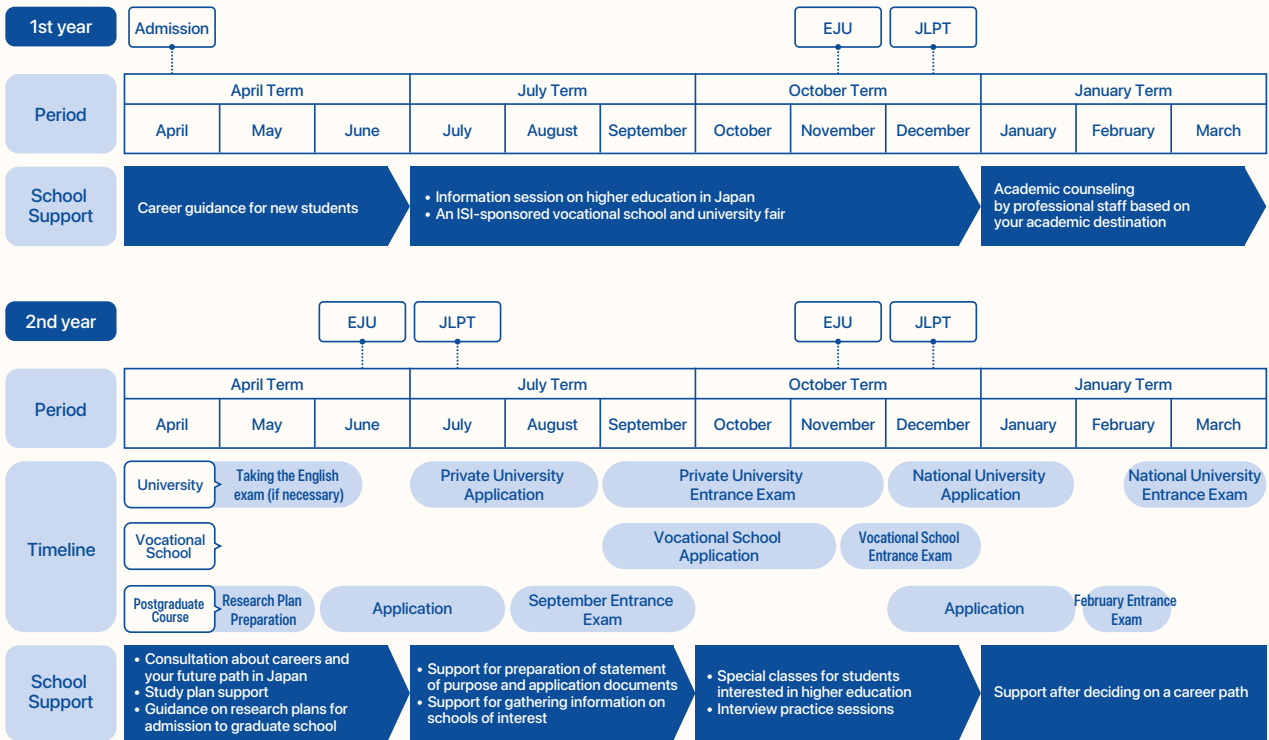

ACADEMIC COUNSELING

Academic Support Process from Admission to Graduation (April enrollment, 2-year course)

*The timing differs depending on the school year.

Homeroom teachers and career advisors work together to provide career counseling from the first year.

Career advisors are staff members who specialize in supporting students in advancing to higher education and finding employment. In addition to daily support from class teachers, students can also have regular interviews with their homeroom teacher as well as individual interviews and counseling with career advisors.

Digital learning materials enable learning anytime, anywhere.

With ISI Japanese Language School's original digital learning materials, you can prepare for and review your lessons anytime, anywhere.

The use of various devices increases learning efficiency.