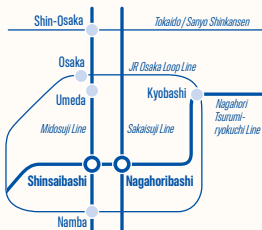

LOCATION 05

OSAKA

Osaka, which continues to develop in anticipation of the Osaka-Kansai World Expo in 2025, will be home to cutting-edge technologies such as AI. Osaka also offers a unique opportunity to experience Japanese history and culture through its historical sites and landmarks, such as Osaka Castle. We would like to invite you to study abroad with us in this vibrant city.

OSAKA Campus

School Capacity : 1,680
School Name
ISI Language School, Osaka
Address
5F Oak Shinsaibashi Bldg., 3-5-8 Minami-Senba, Chuo-ku, Osaka-shi, Osaka 542-0081