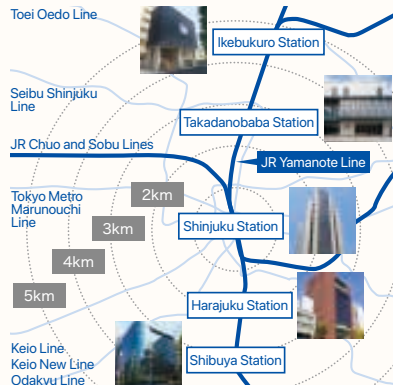

Convenient location for travel from group schools

Our schools are located within 5km of all ISI Japanese Language Schools in Tokyo. Both schools are easily accessible via a single train on the JR Yamanote Line.

Travel time to Shinjuku Station (JR Yamanote Line)
☐ 4 minutes from Takadanobaba Station
☐ 8 minutes from Ikebukuro Station
☐ 6 minutes from Shibuya Station
☐ 4 minutes from Harajuku Station