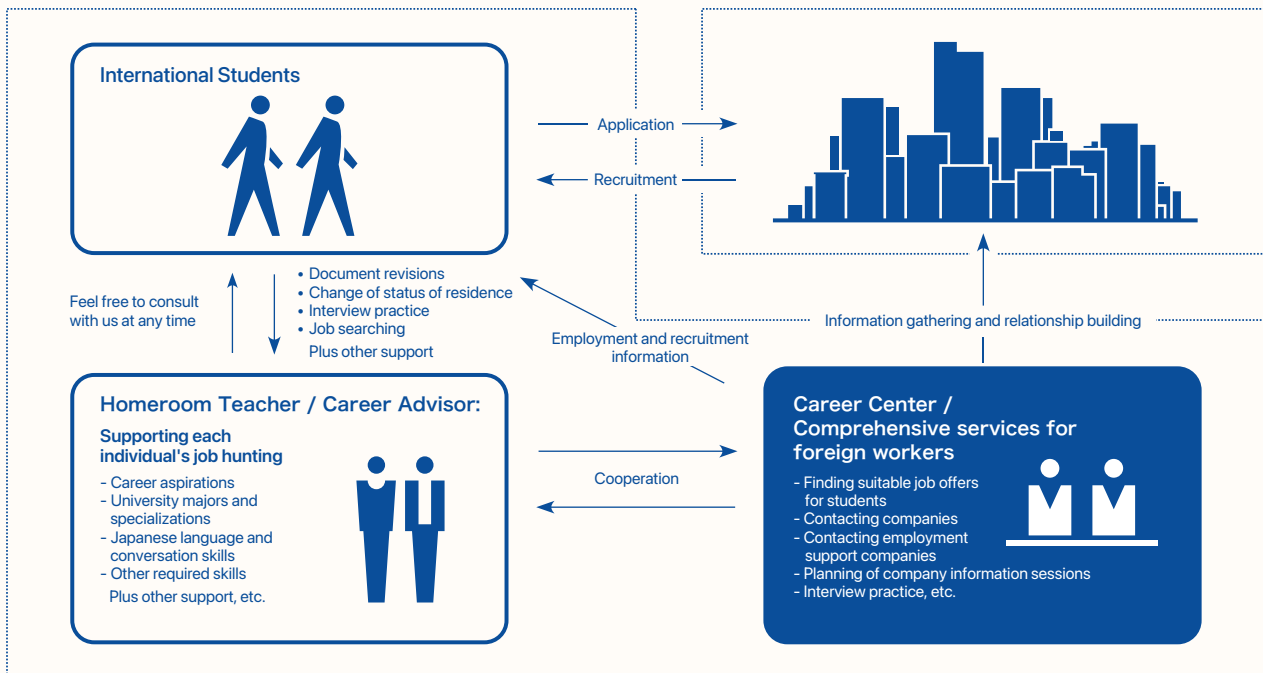

IN THE SCHOOL

ENTERPRISE

LanguageCourse^{net} Book at worldwide lowest price at:
<https://www.languagecourse.net/school-isi-career-and-language-academy-tokyo.php3>

- 🇺🇸 +1 646 503 18 10
- 🇬🇧 +44 330 124 03 17
- 🇪🇸 +34 93 220 38 75
- 🇫🇷 +33 1-78416974
- 🇨🇦 +41 225 180 700
- 🇩🇪 +49 221 747 40042
- 🇯🇵 +43 720116182
- 🇮🇹 +31 858880253
- 🇮🇳 +7 4995000466
- 🇺🇦 +46 844 68 36 76
- 🇩🇰 +47 219 30 570
- 🇸🇪 +45 898 83 996
- 🇮🇹 +39 800 934 127
- 🇦🇺 +48 223 988 072
- 🇯🇵 +81 (50) 50507957
- 🇧🇷 +55 213 958 08 76
- 🇷🇺 +86 183 2705 9463