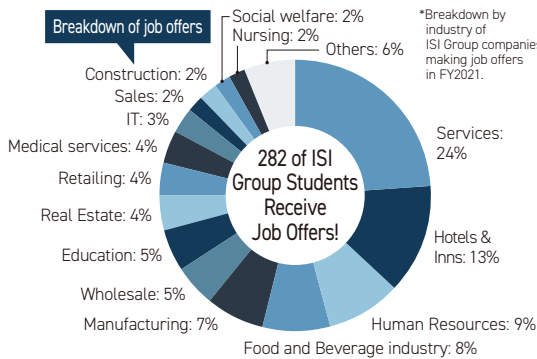

One-stop Services

The most familiar class teachers and the Career Center at ISI Headquarters will support students in their job hunting activities. ISI’s strength is its one-stop job placement support without relying on outside vendors.