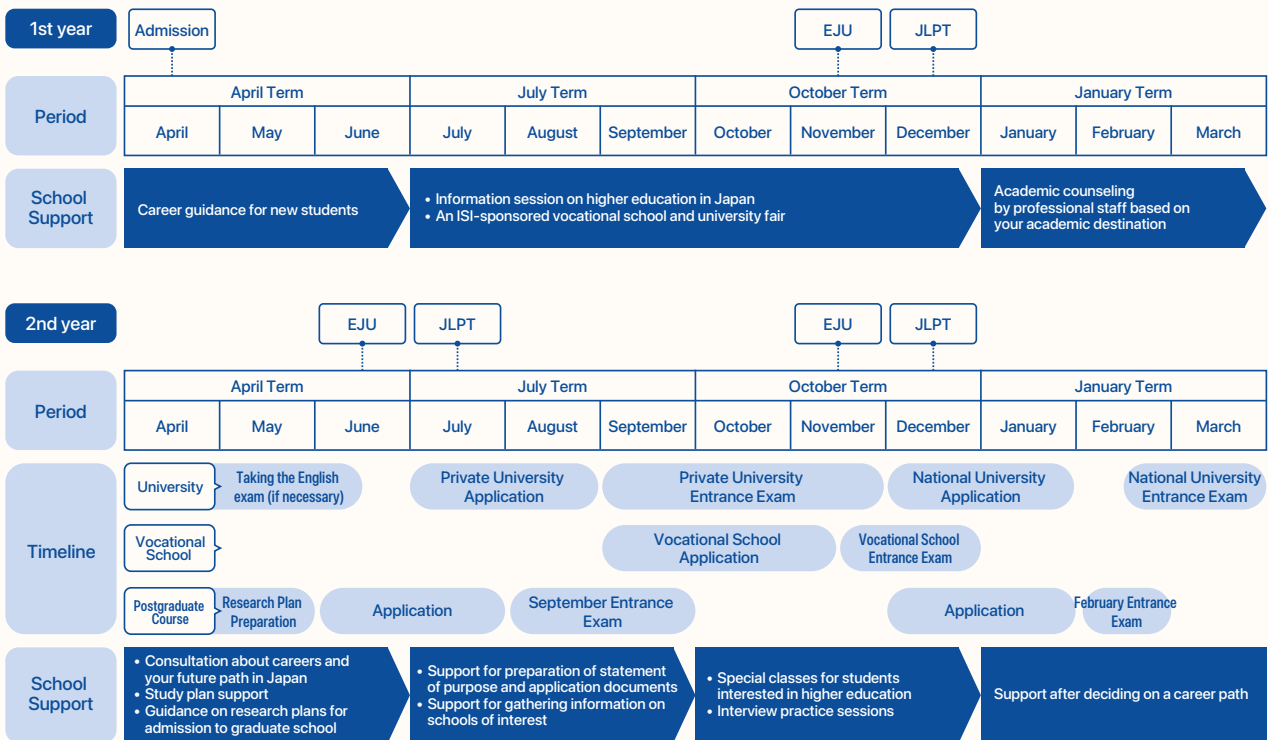

ACADEMIC COUNSELING

Academic Support Process from Admission to Graduation (April enrollment, 2-year course)

*The timing differs depending on the school year.

Homeroom teachers and career advisors work together to provide career counseling from the first year.

Career advisors are staff members who specialize in supporting students in advancing to higher education and finding employment. In addition to daily support from class teachers, students can also have regular interviews with their homeroom teacher as well as individual interviews and counseling with career advisors.

Digital learning materials enable learning anytime, anywhere.

With ISI Japanese Language School's original digital learning materials, you can prepare for and review your lessons anytime, anywhere.

The use of various devices increases learning efficiency.