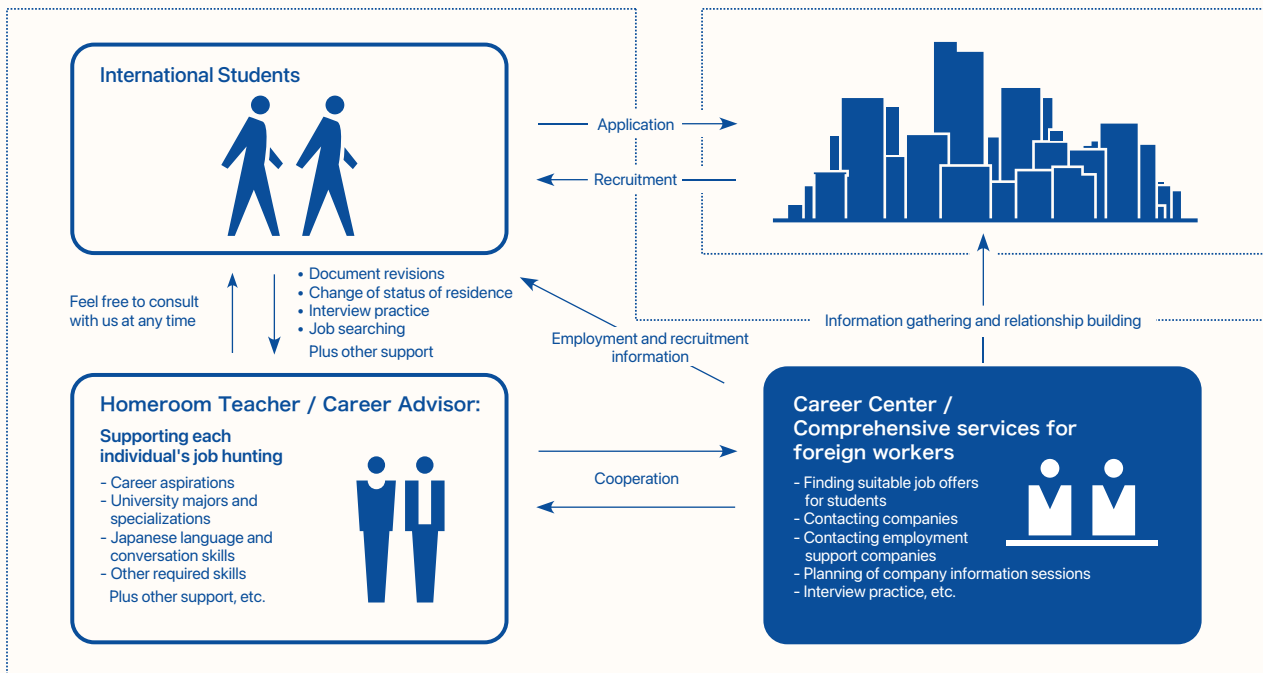

IN THE SCHOOL

ENTERPRISE

LanguageCourse^{net} Book at worldwide lowest price at:
<https://www.languagecourse.net/school-isi-career-and-language-academy-tokyo.php3>

- 🇺🇸 +1 646 503 18 10
- 🇬🇧 +44 330 124 03 17
- 🇪🇸 +34 93 220 38 75
- 🇫🇷 +33 1-78416974
- 🇨🇦 +41 225 180 700
- 🇩🇪 +49 221 747 40042
- 🇮🇹 +43 720116182
- 🇯🇵 +31 858880253
- 🇮🇳 +7 4995000466
- 🇺🇦 +46 844 68 36 76
- 🇩🇰 +47 219 30 570
- 🇸🇪 +45 898 83 996
- 🇮🇹 +39 800 934 127
- 🇺🇸 +48 223 988 072
- 🇦🇺 +81 (50) 50507957
- 🇧🇷 +55 213 958 08 76
- 🇨🇦 +86 183 2705 9463