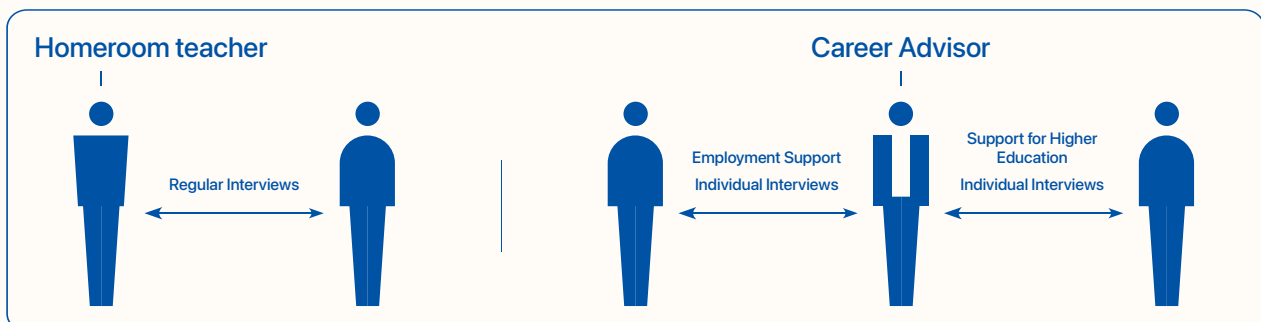

LanguageCourse^{net} Book at worldwide lowest price at:

<https://www.languagecourse.net/school-isi-career-and-language-academy-tokyo.php3>

+1 646 503 18 10
+31 858880253

+44 330 124 03 17
+7 4995000466

+34 93 220 38 75
+46 844 68 36 76

+33 1-78416974
+47 219 30 570

+81 (50) 50507957

+55 213 958 08 76

+41 225 180 700
+45 898 83 996

+86 183 2705 9463

+49 221 747 40042
+39 800 934 127

+43 720116182
+48 223 988 072