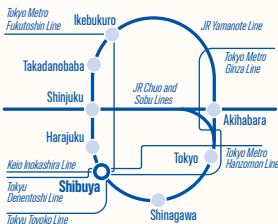

LOCATION 04

SHIBUYA

The Shibuya area is a major business hub that continues to transmit new culture to the world and is home to many IT-related companies, including Google. The Shibuya School's first building is located near Aoyama-dori Avenue, and the second building is located along Meiji-dori Avenue in Harajuku. Students can learn Career Japanese in a leading city for business in Japan.

SHIBUYA *Campus* Building 1

School Capacity [Building 1-2] : 908
School Name
ISI Career and Language Academy, Shibuya [Building 1]
Address
1F Hulic Shibuya 1-Chome Bldg., 1-3-9 Shibuya, Shibuya-ku, Tokyo 150-0002