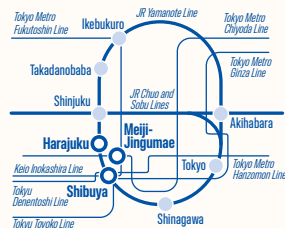

LanguageCourse^{net} Book at worldwide lowest price at: <https://www.languagecourse.net/school-isi-career-and-language-academy-tokyo.php3>

🇺🇸 +1 646 503 18 10
🇧🇷 +31 858880253

🇬🇧 +44 330 124 03 17
🇩🇪 +7 4995000466

🇪🇸 +34 93 220 38 75
🇯🇵 +46 844 68 36 76

🇫🇷 +33 1-78416974
🇩🇰 +47 219 30 570

🇨🇭 +41 225 180 700
🇨🇦 +45 898 83 996

🇩🇪 +49 221 747 40042
🇮🇹 +39 800 934 127

🇪🇸 +43 720116182
🇺🇸 +48 223 988 072

☎ +81 (50) 50507957 🇻🇳 +55 213 958 08 76 🇷🇺 +86 183 2705 9463