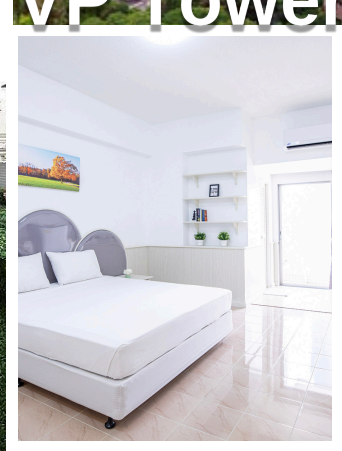

ROOM SIZE

- Option 1
38 sq.m Studio

- Option 2
32 sq.m Studio

- Option 3
27 sq.m Studio

PACKAGES

- 9,100 baht per week
32,000 baht per month

- 9,100 baht per week
30,000 baht per month

- 9,100 baht per week
22,000 baht per month

AMENITIES

Fully Serviced Apartment
Gym, Saltwater Pool,
Hotplate, Refrigerator,
Washing Machine,
Microwave, TV, WIFI,
Aircon

Contact Us
(+66) 02 252 9996

VP Tower

ROOM SIZE

- Deluxe Room
32 sqm

PACKAGES

- 1,200 baht per day
8,000 baht per week
15,000 baht per month

ROOM SIZE

Deluxe Room

32 sqm

PACKAGES

1,800 baht per night
Breakfast included

46,000 baht per month
no breakfast

50,000 baht per month
Breakfast included

AMENITIES

25 sqm

PACKAGES

1,800 baht per night
Breakfast included

39,500 baht per month
no breakfast

45,000 baht per month
Breakfast included

AMENITIES

Studio room with kitchen. Fitness Center, outdoor pool, 24 hours TukTuk service, Housekeeping Service, close to the BTS Nana