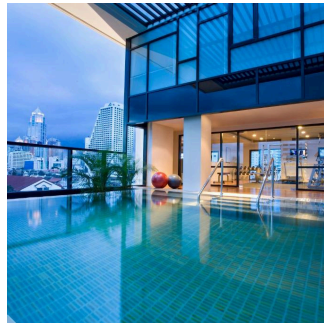

AMENITIES

Fully Serviced Apartment
Gym, Saltwater Pool,
Hotplate, Refrigerator,
Washing Machine,
Microwave, TV, WIFI,
Aircon

Contact Us
(+66) 02 252 9996

VP Tower

ROOM SIZE

- Deluxe Room
32 sqm

PACKAGES

- 1,200 baht per day
8,000 baht per week
15,000 baht per month

ROOM SIZE

Deluxe Room

32 sqm

PACKAGES

1,800 baht per night
Breakfast included

46,000 baht per month
no breakfast

50,000 baht per month
Breakfast included

AMENITIES

Guests may choose to get in in the hydro pool with jacuzzi, sun tan on the deck chairs, go for a sauna, work out at the gymnasium or have a casual drink at the pool bar.

Citadines Sukhumvit 8

ROOM SIZE

Studio Executive

25 sqm

PACKAGES

1,800 baht per night
Breakfast included

39,500 baht per month
no breakfast

45,000 baht per month
Breakfast included

AMENITIES

Studio room with kitchen. Fitness Center, outdoor pool, 24 hours TukTuk service, Housekeeping Service, close to the BTS Nana