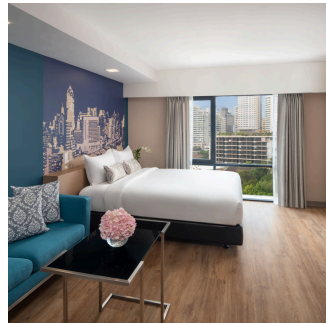

Citadines Sukhumvit 8

ROOM SIZE

Studio Executive

25 sqm

PACKAGES

1,800 baht per night
Breakfast included

39,500 baht per month
no breakfast

45,000 baht per month
Breakfast included

AMENITIES

Studio room with kitchen. Fitness Center, outdoor pool, 24 hours TukTuk service, Housekeeping Service, close to the BTS Nana

Contact Us +66-92-653-3688 www.ihbangkok.com reservations@ihbangkok.com