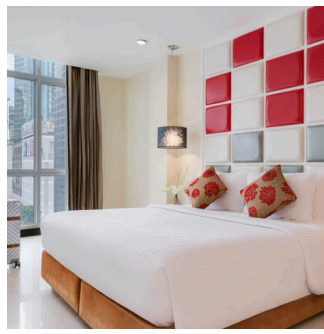

ROOM SIZE

- Option 1
38 sq.m Studio

- Option 2
32 sq.m Studio

- Option 3
27 sq.m Studio

PACKAGES

- 9,100 baht per week
32,000 baht per month

- 9,100 baht per week
30,000 baht per month

- 9,100 baht per week
22,000 baht per month

AMENITIES

Fully Serviced Apartment
Gym, Saltwater Pool,
Hotplate, Refrigerator,
Washing Machine,
Microwave, TV, WIFI,
Aircon

Contact Us
(+66) 02 252 9996

VP Tower

ROOM SIZE

- Deluxe Room
32 sqm

PACKAGES

- 1,200 baht per day
8,000 baht per week
15,000 baht per month

ROOM SIZE

Deluxe Room

32 sqm

PACKAGES

1,800 baht per night
Breakfast included

46,000 baht per month
no breakfast

50,000 baht per month
Breakfast included

AMENITIES

25 sqm

PACKAGES

1,800 baht per night
Breakfast included

39,500 baht per month
no breakfast

45,000 baht per month
Breakfast included

AMENITIES

Studio room with kitchen. Fitness Center, outdoor pool, 24 hours TukTuk service, Housekeeping Service, close to the BTS Nana