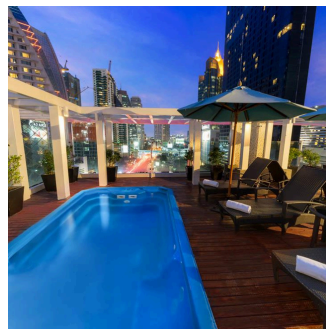

AMENITIES

Fully Serviced Apartment
Gym, Saltwater Pool,
Hotplate, Refrigerator,
Washing Machine,
Microwave, TV, WIFI,
Aircon

Contact Us
(+66) 02 252 9996

VP Tower

ROOM SIZE

- Deluxe Room
32 sqm

PACKAGES

- 1,200 baht per day
8,000 baht per week
15,000 baht per month

ROOM SIZE

Deluxe Room

32 sqm

PACKAGES

1,800 baht per night
Breakfast included

46,000 baht per month
no breakfast

50,000 baht per month
Breakfast included

AMENITIES

Guests may choose to get in in the hydro pool with jacuzzi, sun tan on the deck chairs, go for a sauna, work out at the gymnasium or have a casual drink at the pool bar.

Citadines Sukhumvit 8

ROOM SIZE

Studio Executive

25 sqm

PACKAGES

1,800 baht per night
Breakfast included

39,500 baht per month
no breakfast

45,000 baht per month
Breakfast included

AMENITIES

Studio room with kitchen. Fitness Center, outdoor pool, 24 hours TukTuk service, Housekeeping Service, close to the BTS Nana