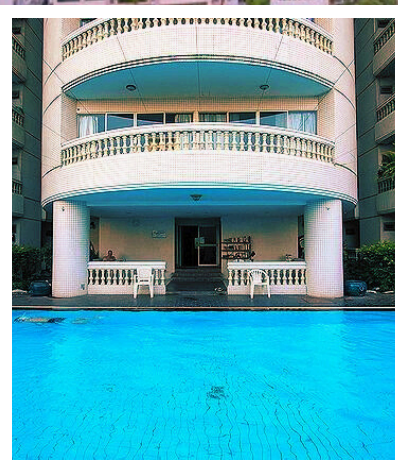

ROOM SIZE

- Option 1
38 sq.m Studio

- Option 2
32 sq.m Studio

- Option 3
27 sq.m Studio

PACKAGES

- 9,100 baht per week
32,000 baht per month

- 9,100 baht per week
30,000 baht per month

- 9,100 baht per week
22,000 baht per month

AMENITIES

Fully Serviced Apartment
Gym, Saltwater Pool,
Hotplate, Refrigerator,
Washing Machine,
Microwave, TV, WIFI,
Aircon

Contact Us
(+66) 02 252 9996

VP Tower

ROOM SIZE

- Deluxe Room
32 sqm

PACKAGES

- 1,200 baht per day
8,000 baht per week
15,000 baht per month

Guests may choose to get in in the hydro pool with jacuzzi, sun tan on the deck chairs, go for a sauna, work out at the gymnasium or have a casual drink at the pool bar.

Citadines Sukhumvit 8

ROOM SIZE

Studio Executive