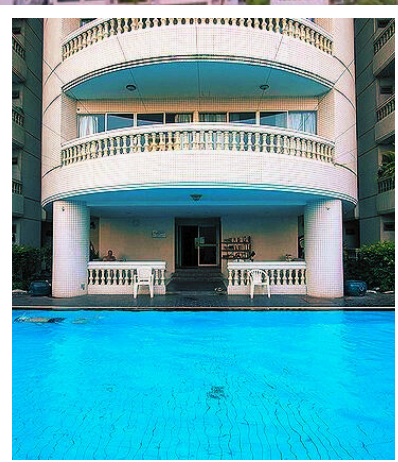

ROOM SIZE

- Option 1
38 sq.m Studio

- Option 2
32 sq.m Studio

- Option 3
27 sq.m Studio

PACKAGES

- 9,100 baht per week
32,000 baht per month

- 9,100 baht per week
30,000 baht per month

- 9,100 baht per week
22,000 baht per month

AMENITIES

Fully Serviced Apartment
Gym, Saltwater Pool,
Hotplate, Refrigerator,
Washing Machine,
Microwave, TV, WIFI,
Aircon

Contact Us
(+66) 02 252 9996

VP Tower

ROOM SIZE

Deluxe Room
32 sqm

PACKAGES

- 1,200 baht per day
8,000 baht per week
15,000 baht per month

Guests may choose to get in in the hydro pool with jacuzzi, sun tan on the deck chairs, go for a sauna, work out at the gymnasium or have a casual drink at the pool bar.

Citadines Sukhumvit 8

ROOM SIZE

Studio Executive