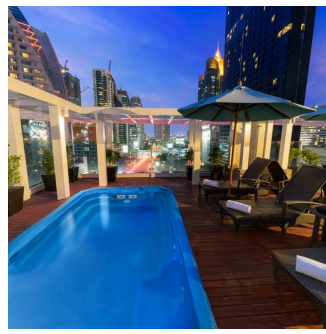

AMENITIES

Fully Serviced Apartment
Gym, Saltwater Pool,
Hotplate, Refrigerator,
Washing Machine,
Microwave, TV, WIFI,
Aircon

Contact Us
(+66) 02 252 9996

VP Tower

ROOM SIZE

Deluxe Room
32 sqm

PACKAGES

- 1,200 baht per day
8,000 baht per week
15,000 baht per month

ROOM SIZE

Deluxe Room

32 sqm

PACKAGES

1,800 baht per night
Breakfast included

46,000 baht per month
no breakfast

50,000 baht per month
Breakfast included

AMENITIES

Guests may choose to get in in the hydro pool with jacuzzi, sun tan on the deck chairs, go for a sauna, work out at the gymnasium or have a casual drink at the pool bar.

Citadines Sukhumvit 8

ROOM SIZE

Studio Executive

25 sqm

PACKAGES

1,800 baht per night
Breakfast included

39,500 baht per month
no breakfast

45,000 baht per month
Breakfast included

AMENITIES

Studio room with kitchen. Fitness Center, outdoor pool, 24 hours TukTuk service, Housekeeping Service, close to the BTS Nana