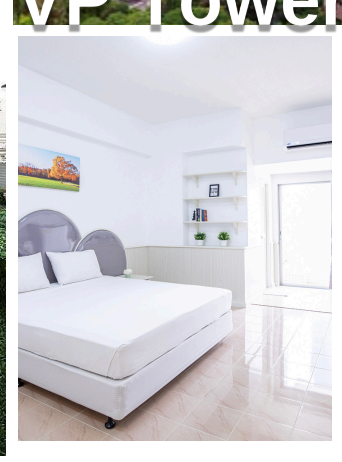

ROOM SIZE

- Option 1
38 sq.m Studio

- Option 2
32 sq.m Studio

- Option 3
27 sq.m Studio

PACKAGES

- 9,100 baht per week
32,000 baht per month

- 9,100 baht per week
30,000 baht per month

- 9,100 baht per week
22,000 baht per month

AMENITIES

Fully Serviced Apartment
Gym, Saltwater Pool,
Hotplate, Refrigerator,
Washing Machine,
Microwave, TV, WIFI,
Aircon

Contact Us
(+66) 02 252 9996

VP Tower

ROOM SIZE

Deluxe Room
32 sqm

PACKAGES

- 1,200 baht per day
8,000 baht per week
15,000 baht per month

ROOM SIZE

Deluxe Room

32 sqm

PACKAGES

1,800 baht per night
Breakfast included

46,000 baht per month
no breakfast

50,000 baht per month
Breakfast included

AMENITIES

25 sqm

PACKAGES

1,800 baht per night
Breakfast included

39,500 baht per month
no breakfast

45,000 baht per month
Breakfast included

AMENITIES

Studio room with kitchen. Fitness Center, outdoor pool, 24 hours TukTuk service, Housekeeping Service, close to the BTS Nana