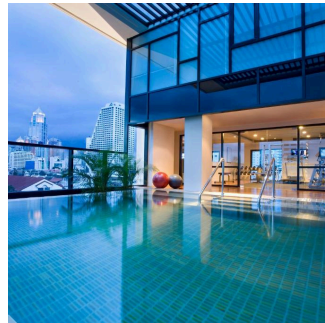

AMENITIES

Fully Serviced Apartment
Gym, Saltwater Pool,
Hotplate, Refrigerator,
Washing Machine,
Microwave, TV, WIFI,
Aircon

Contact Us
(+66) 02 252 9996

VP Tower

ROOM SIZE

Deluxe Room
32 sqm

PACKAGES

- 1,200 baht per day
8,000 baht per week
15,000 baht per month

ROOM SIZE

Deluxe Room

32 sqm

PACKAGES

1,800 baht per night
Breakfast included

46,000 baht per month
no breakfast

50,000 baht per month
Breakfast included

AMENITIES

Guests may choose to get in in the hydro pool with jacuzzi, sun tan on the deck chairs, go for a sauna, work out at the gymnasium or have a casual drink at the pool bar.

Citadines Sukhumvit 8

ROOM SIZE

Studio Executive

25 sqm

PACKAGES

1,800 baht per night
Breakfast included

39,500 baht per month
no breakfast

45,000 baht per month
Breakfast included

AMENITIES

Studio room with kitchen. Fitness Center, outdoor pool, 24 hours TukTuk service, Housekeeping Service, close to the BTS Nana