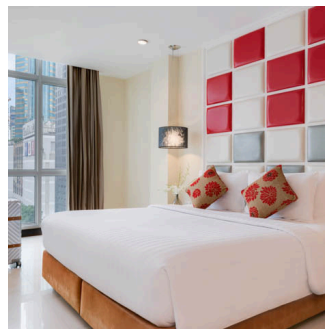

ROOM SIZE

- Option 1
38 sq.m Studio

- Option 2
32 sq.m Studio

- Option 3
27 sq.m Studio

PACKAGES

- 9,100 baht per week
32,000 baht per month

- 9,100 baht per week
30,000 baht per month

- 9,100 baht per week
22,000 baht per month

AMENITIES

Fully Serviced Apartment
Gym, Saltwater Pool,
Hotplate, Refrigerator,
Washing Machine,
Microwave, TV, WIFI,
Aircon

Contact Us
(+66) 02 252 9996

VP Tower

ROOM SIZE

Deluxe Room
32 sqm

PACKAGES

- 1,200 baht per day
8,000 baht per week
15,000 baht per month

ROOM SIZE

Deluxe Room

32 sqm

PACKAGES

1,800 baht per night
Breakfast included

46,000 baht per month
no breakfast

50,000 baht per month
Breakfast included

AMENITIES

25 sqm

PACKAGES

1,800 baht per night
Breakfast included

39,500 baht per month
no breakfast

45,000 baht per month
Breakfast included

AMENITIES

Studio room with kitchen. Fitness Center, outdoor pool, 24 hours TukTuk service, Housekeeping Service, close to the BTS Nana