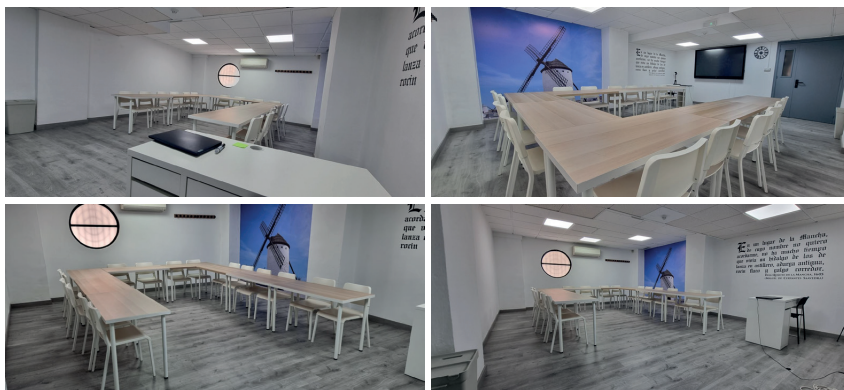

CLASSROOMS / SALLES DE CLASSE

🇬🇧 Although we have 7 classrooms, 3 are dedicated specifically to our Spanish courses and have been named appropriately: Aula Cervantes, Aula García Lorca and Aula Picasso.

🇫🇷 Bien que nous disposions de 7 salles de classe, 3 sont spécifiquement dédiées à nos cours d'espagnol et portent des noms appropriés : Aula Cervantes, Aula García Lorca et Aula Picasso.

CERVANTES CLASSROOM / SALLE DE CLASSE CERVANTES