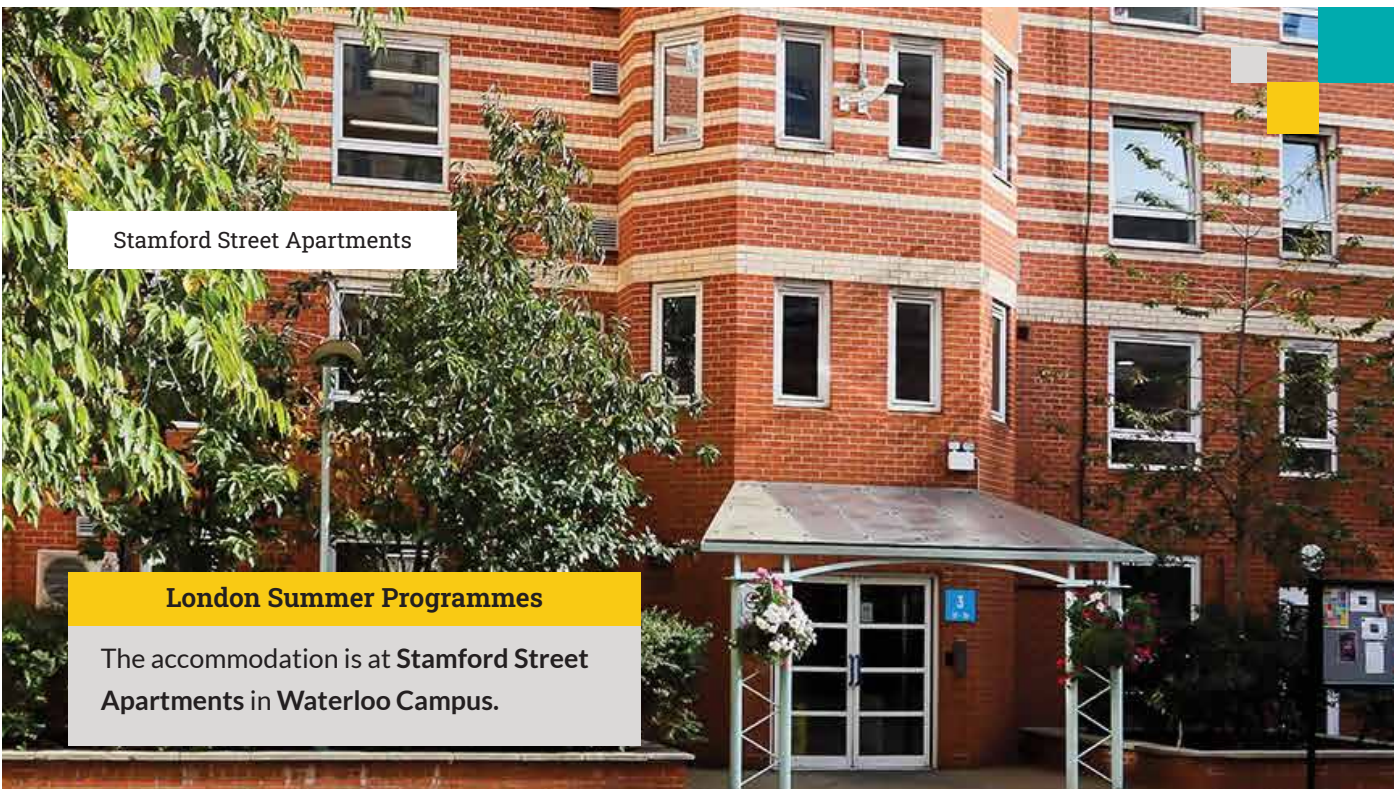

Stamford Street Apartments

London Summer Programmes
 The accommodation is at Stamford Street Apartments in Waterloo Campus.

Lecture Theatre

Shared Kitchen

Room

- ✓ Lecture Theatre
- ✓ Maintenance
- ✓ Study Area
- ✓ Shared Kitchen
- ✓ 24/7 Security
- ✓ Clean Rooms