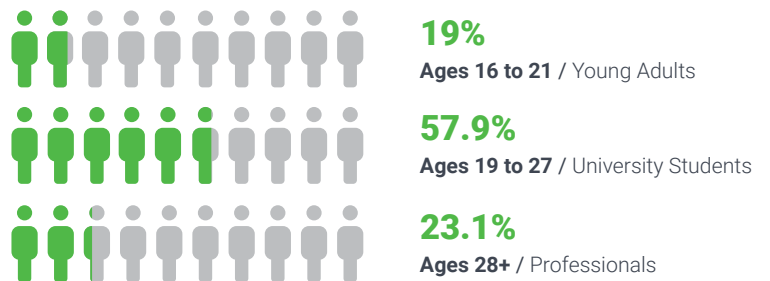

Diversity

ILAC is one of the most diverse language schools in the world. Students come from over 90 countries.

Student Diversity

ILAC welcomes students from more than 90 countries, making it one of the world's most diverse schools to learn English. You will make lifelong friends and truly global connections.

Nationalities

Toronto Campus

Vancouver Campus

Demographics

Toronto Campus

Vancouver Campus

Average age of ILAC student: 26.2 years old

How we create your classroom experience:

1. By English Level (1 - 17)

17 English Levels: Similar English levels learn faster together

2. By Age and Profile

University Students (approx. 16-21)

University Grads (approx. 22-29)

Professionals (approx. 30+)