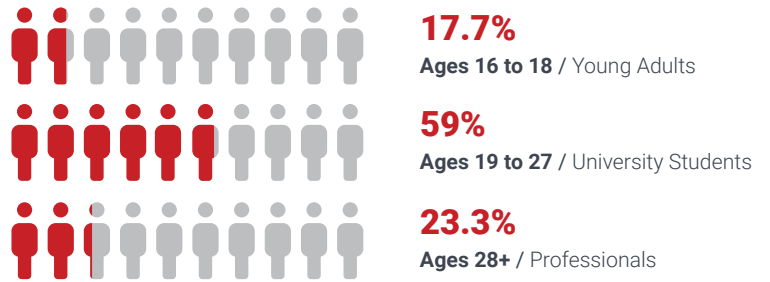

Nationalities

Toronto Campus

Vancouver Campus

Demographics

Toronto Campus

Vancouver Campus

Average age of ILAC student: 26.2 years old

How we create your classroom experience:

1. By English Level (1 - 17)

17 English Levels: Similar English levels learn faster together

2. By Age and Profile

University Students (approx. 16-21)

University Grads (approx. 22-29)

Professionals (approx. 30+)