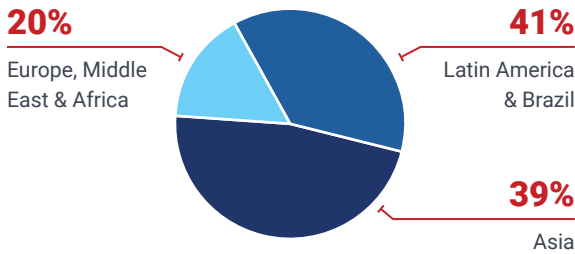

Diversity

ILAC is one of the most diverse language schools in the world. Students come from over 90 countries.

Student Diversity

ILAC welcomes students from more than 90 countries, making it one of the world's most diverse schools to learn English. You will make lifelong friends and truly global connections.

Nationalities

Toronto Campus

Vancouver Campus

Demographics

Toronto Campus

Vancouver Campus

Average age of ILAC student: 26.2 years old

How we create your classroom experience: