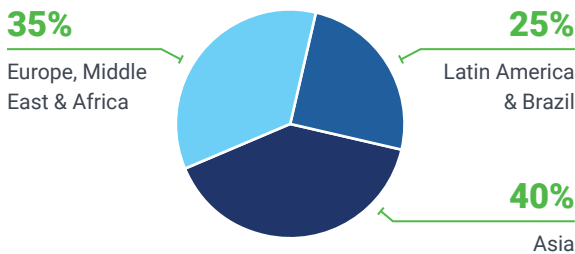

Diversity

ILAC is one of the most diverse language schools in the world. Students come from over 90 countries.

Student Diversity

ILAC welcomes students from more than 90 countries, making it one of the world's most diverse schools to learn English. You will make lifelong friends and truly global connections.

Nationalities

Toronto Campus

Vancouver Campus

Demographics

Toronto Campus

Vancouver Campus

Average age of ILAC student: 26.2 years old

How we create your classroom experience: