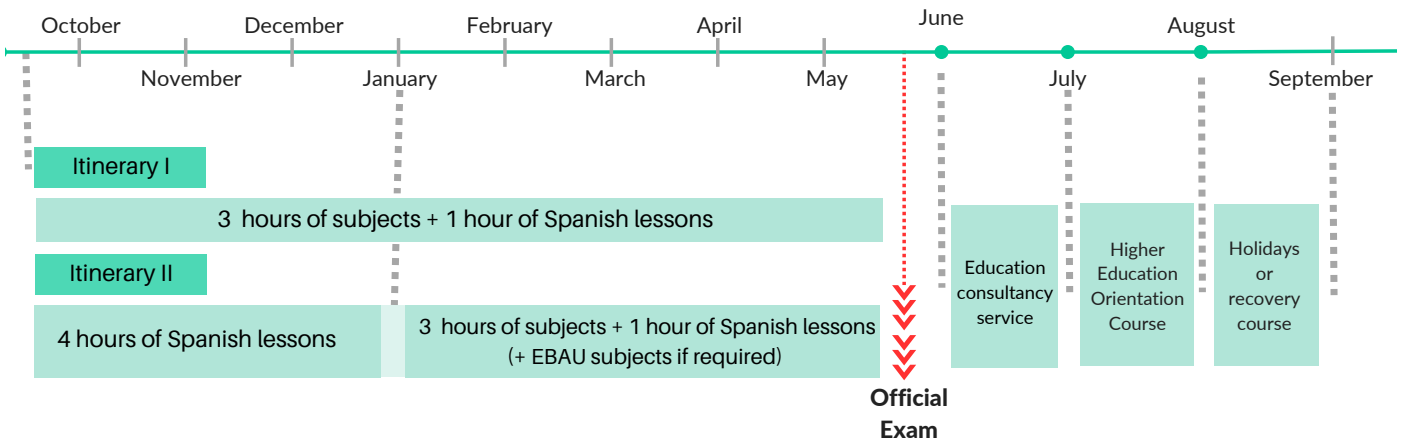

UNIVERSITY PATHWAY COURSES – PAU

The University Pathway Courses - PAU Preparation allows students to choose their subjects according to the entrance examination (EBAU or PCE) they need to take for studying a Bachelor's degree at a university in Spain. In addition, they include the University Preparation Course as well as the Educational consultancy service for university access.

We offer PCE and EBAU preparation, EBAU includes 6 exams and the access system for universities in the rest of Spain.

What's included

- October - August
- 20 / 30 hours per week (PCE / EBAU)
- Certificate of attendance
- Educational Consultancy Service
- Regular groups
- Administrative visa support, if required
- Class materials
- Higher Education Orientation Course

Course timeline

PCE Preparation Course 4 subjects **or** 3 subjects + Spanish

EBAU Preparation Course 6 subjects **or** 5 subjects + Spanish

- The course meets the requirements for a student visa
- Less than 4 subjects: 1250€ per exam

Both (PCE & EBAU) allow students to choose a foreign language (English, French, Italian, German or Portuguese) as an exam.

Students can change the preparation for this exam to General Spanish lessons, in order to complete 20 hours of tuition per week (minimum for a student visa).

Academic-Year Course
(October - August)

Early Start

Start your course with General Spanish lessons before starting PAU Preparation:
130 € / week (6,5 € hour)

PCE

4 subjects

4000 €

3 subjects
+
General Spanish

4000 €

EBAU

4 subjects
(on-site)
+
2 subjects
(online)

4750 €

3 subjects
+
General Spanish
(on-site)
+
2 subjects (online)

4750 €

6

LanguageCourse.net Book at worldwide lowest price at:
<https://www.languagecourse.net/school-hispania-escuela-de-espanol-valencia.php3>

+1 646 503 18 10

+44 330 124 03 17

+34 93 220 38 75

+33 1-78416974

+41 225 180 700

+49 221 747 40042

+43 720116182

+31 858880253

+7 4995000466

+46 844 68 36 76

+47 219 30 570

+45 898 83 996

+39 800 934 127

+48 223 988 072

+81 (50) 50507957

+55 213 958 08 76

+86 183 2705 9463