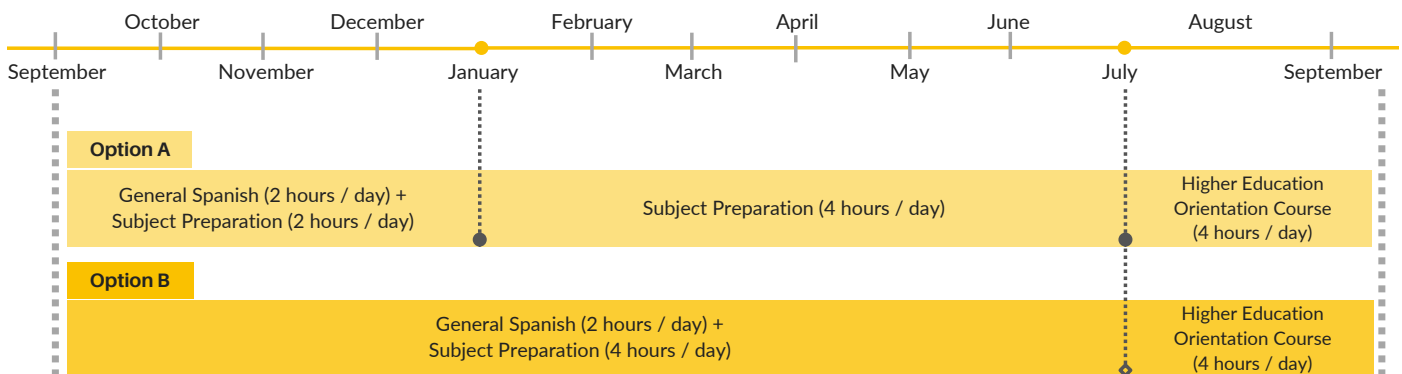

PREPARATION COURSE FOR GRADO SUPERIOR ACCESS EXAM

This course will allow the students to learn or improve their Spanish level at the same time that it prepares them for the access exam to the Grado Superior. The Preparation Course for Grado Superior access exam has two options for our students: taking classes of 4 or 3 subjects and General Spanish lessons or 6 or 5 subjects and General Spanish lessons. For that matter, it is a flexible course that will fit the demands of different types of students with plural needs.

What's included

- October - August
- 20 hours per week
- Regular groups
- Certificate of attendance
- Class materials
- Administrative visa support, if required
- Educational Consultancy Service
- Higher Education Orientation Course (online)

Course timeline

Option A

Option B

OPTION A MODALITY

OPTION B MODALITY

4 subjects

4000 €

3 subjects +
General Spanish

4000 €

4 subjects (on-site) +
2 subjects (online)

4750 €

3 subjects + General Spanish
(on-site) +
2 subjects (online)

4750 €