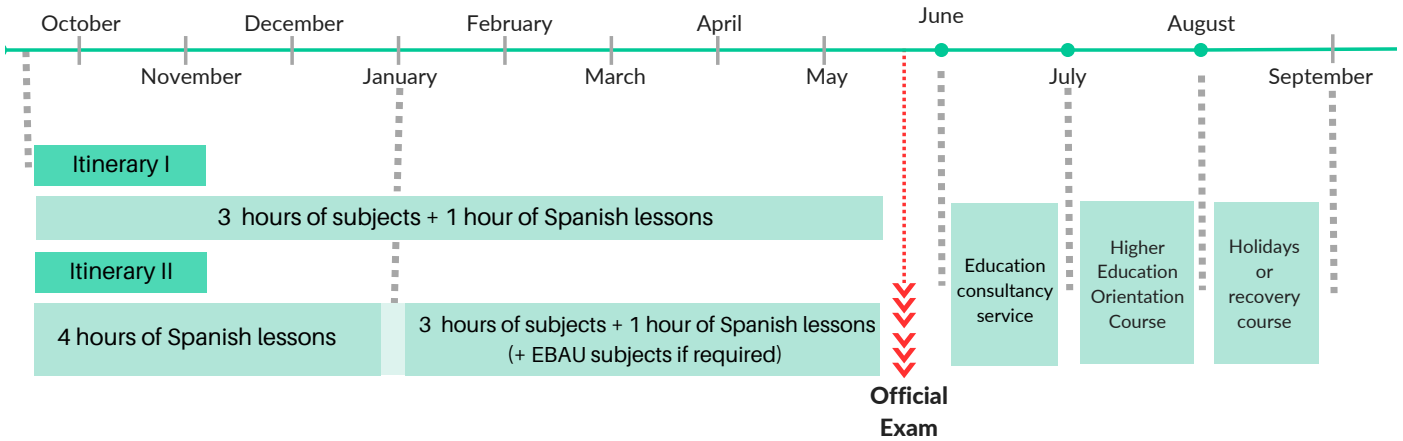

UNIVERSITY PATHWAY COURSES – PAU

The University Pathway Courses - PAU Preparation allows students to choose their subjects according to the entrance examination (EBAU or PCE) they need to take for studying a Bachelor's degree at a university in Spain. In addition, they include the University Preparation Course as well as the Educational consultancy service for university access.

We offer PCE and EBAU preparation, EBAU includes 6 exams and the access system for universities in the rest of Spain.

What's included

- October - August
- 20 / 30 hours per week (PCE / EBAU)
- Certificate of attendance
- Educational Consultancy Service
- Regular groups
- Administrative visa support, if required
- Class materials
- Higher Education Orientation Course

Course timeline

PCE Preparation Course 4 subjects **or** 3 subjects + Spanish

EBAU Preparation Course 6 subjects **or** 5 subjects + Spanish

- The course meets the requirements for a student visa
- Less than 4 subjects: 1250€ per exam

Both (PCE & EBAU) allow students to choose a foreign language (English, French, Italian, German or Portuguese) as an exam.

Students can change the preparation for this exam to General Spanish lessons, in order to complete 20 hours of tuition per week (minimum for a student visa).

Academic-Year Course
(October - August)

Early Start

Start your course with General Spanish lessons before starting PAU Preparation:
130 € / week (6,5 € hour)

PCE

4 subjects

4000 €

3 subjects
+
General Spanish

4000 €

EBAU

4 subjects
(on-site)
+
2 subjects
(online)

4750 €

3 subjects
+
General Spanish
(on-site)
+
2 subjects (online)

4750 €

6

LanguageCourse.net Book at worldwide lowest price at:
<https://www.languagecourse.net/school-hispania-escuela-de-espanol-valencia.php3>

+1 646 503 18 10

+44 330 124 03 17

+34 93 220 38 75

+33 1-78416974

+41 225 180 700

+49 221 747 40042

+43 720116182

+31 858880253

+7 4995000466

+46 844 68 36 76

+47 219 30 570

+45 898 83 996

+39 800 934 127

+48 223 988 072

+81 (50) 50507957

+55 213 958 08 76

+86 183 2705 9463