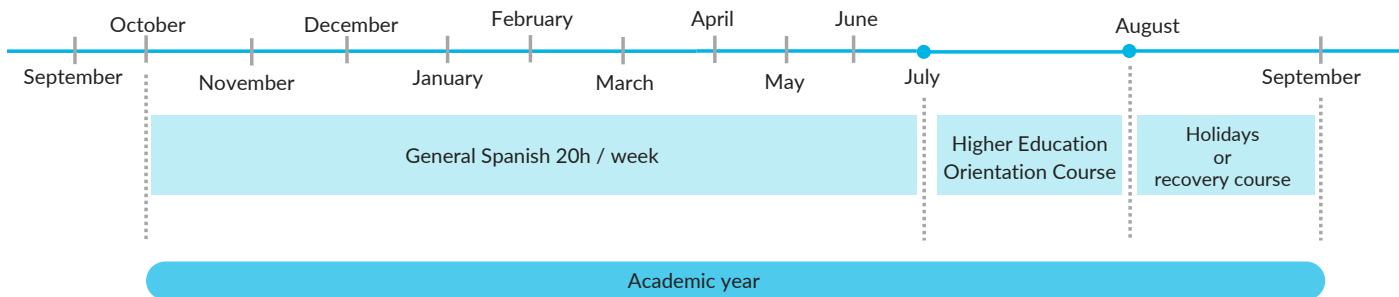

SPANISH COURSE FOR MASTER'S OR GRADO SUPERIOR ACCESS

This is an Academic-Year Spanish Course that aims to intensify preparation for students who plan to access a Master's Degree or Grado Superior in Spain.

This course has a pre-established calendar and a constant learning pace, to ensure that students reach at least a B2 level in Spanish. There is continuous evaluation of all students, as well as special didactic materials for the course. In the final part of the course all candidates are included for the preparation of the DELE Diploma (optional), as well as the Higher Education Orientation Course, to ensure the success in their studies at university.

Our school can help students with the bureaucratic admission process at a University in Spain.

What's included

- October - August
- 20 hours per week
- Certificate of attendance
- Regular groups
- Administrative visa support, if required
- Class materials
- Educational Consultancy Service
- Higher Education Orientation Course (online)

Course price

Total duration	Academic year
Total price	4000 €