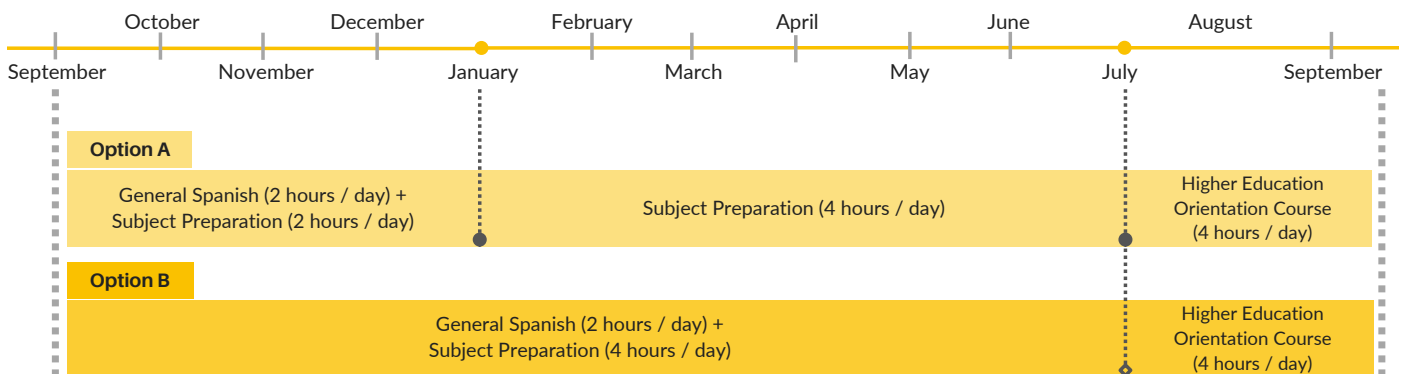

PREPARATION COURSE FOR GRADO SUPERIOR ACCESS EXAM

This course will allow the students to learn or improve their Spanish level at the same time that it prepares them for the access exam to the Grado Superior. The Preparation Course for Grado Superior access exam has two options for our students: taking classes of 4 or 3 subjects and General Spanish lessons or 6 or 5 subjects and General Spanish lessons. For that matter, it is a flexible course that will fit the demands of different types of students with plural needs.

What's included

- October - August
- 20 hours per week
- Regular groups
- Certificate of attendance
- Class materials
- Administrative visa support, if required
- Educational Consultancy Service
- Higher Education Orientation Course (online)

Course timeline

Option A

OPTION A MODALITY

4 subjects

4000 €

3 subjects +
General Spanish

4000 €

Option B

OPTION B MODALITY

4 subjects (on-site) +
2 subjects (online)

4750 €

3 subjects + General Spanish
(on-site) +
2 subjects (online)

4750 €