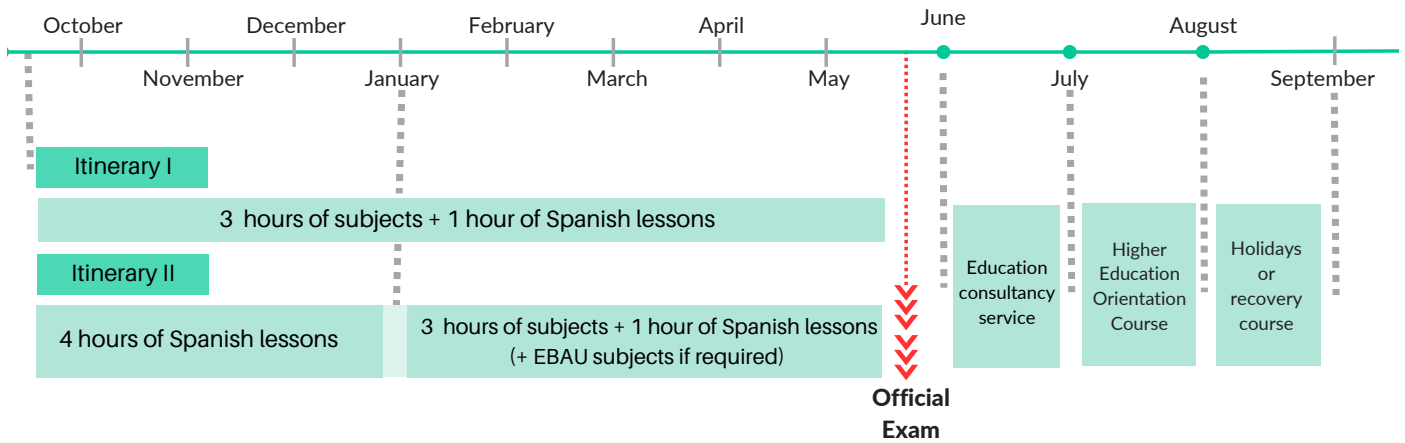

UNIVERSITY PATHWAY COURSES – PAU

The University Pathway Courses - PAU Preparation allows students to choose their subjects according to the entrance examination (EBAU or PCE) they need to take for studying a Bachelor's degree at a university in Spain. In addition, they include the University Preparation Course as well as the Educational consultancy service for university access.

We offer PCE and EBAU preparation, EBAU includes 6 exams and the access system for universities in the rest of Spain.

What's included

- October - August
- 20 / 30 hours per week (PCE / EBAU)
- Certificate of attendance
- Educational Consultancy Service
- Regular groups
- Administrative visa support, if required
- Class materials
- Higher Education Orientation Course

Course timeline

PCE Preparation Course 4 subjects **or** 3 subjects + Spanish

EBAU Preparation Course 6 subjects **or** 5 subjects + Spanish

- The course meets the requirements for a student visa
- Less than 4 subjects: 1250€ per exam

Both (PCE & EBAU) allow students to choose a foreign language (English, French, Italian, German or Portuguese) as an exam.

Students can change the preparation for this exam to General Spanish lessons, in order to complete 20 hours of tuition per week (minimum for a student visa).

Academic-Year Course
(October - August)

Early Start

Start your course with General Spanish lessons before starting PAU Preparation:
130 € / week (6,5 € hour)

PCE

4 subjects

4000 €

3 subjects
+
General Spanish

4000 €

EBAU

4 subjects
(on-site)
+
2 subjects
(online)

4750 €

3 subjects
+
General Spanish
(on-site)
+
2 subjects (online)

4750 €

6

LanguageCourse.net Book at worldwide lowest price at:
<https://www.languagecourse.net/school-hispania-escuela-de-espanol-valencia.php3>

+1 646 503 18 10
+31 858880253

+44 330 124 03 17
+7 4995000466

+34 93 220 38 75
+46 844 68 36 76

+81 (50) 50507957

+33 1-78416974
+47 219 30 570

+55 213 958 08 76

+41 225 180 700
+45 898 83 996

+86 183 2705 9463

+49 221 747 40042
+39 800 934 127

+86 183 2705 9463

+43 720116182
+48 223 988 072

+48 223 988 072