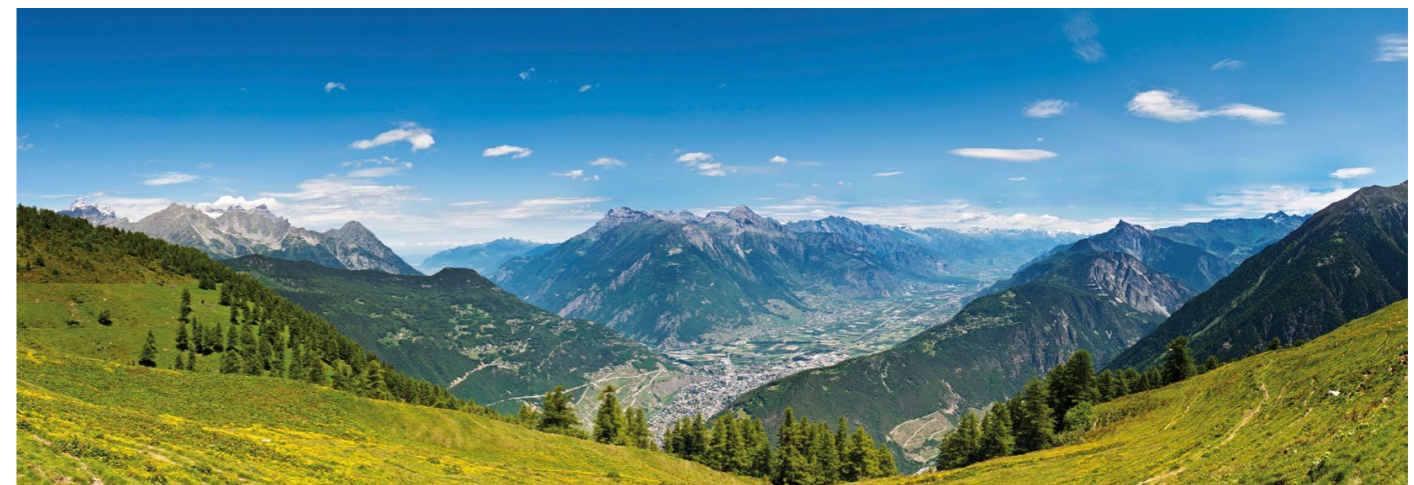

AGES FEATURES

- **A** **MUNICH YOUNG & FUN** 7-14 *English courses available as well, campus in the Bavarian Alps, 50 km south of Munich
- **B** **MUNICH ADVENTURE** 12-17 Beautiful hotel at Lake Spitzingsee, action-packed with lots of outdoor activities
- **C** **MUNICH CASTLE** 14-17 On the banks of River Isar in the city center of Munich

16

THE BAVARIAN ALPS