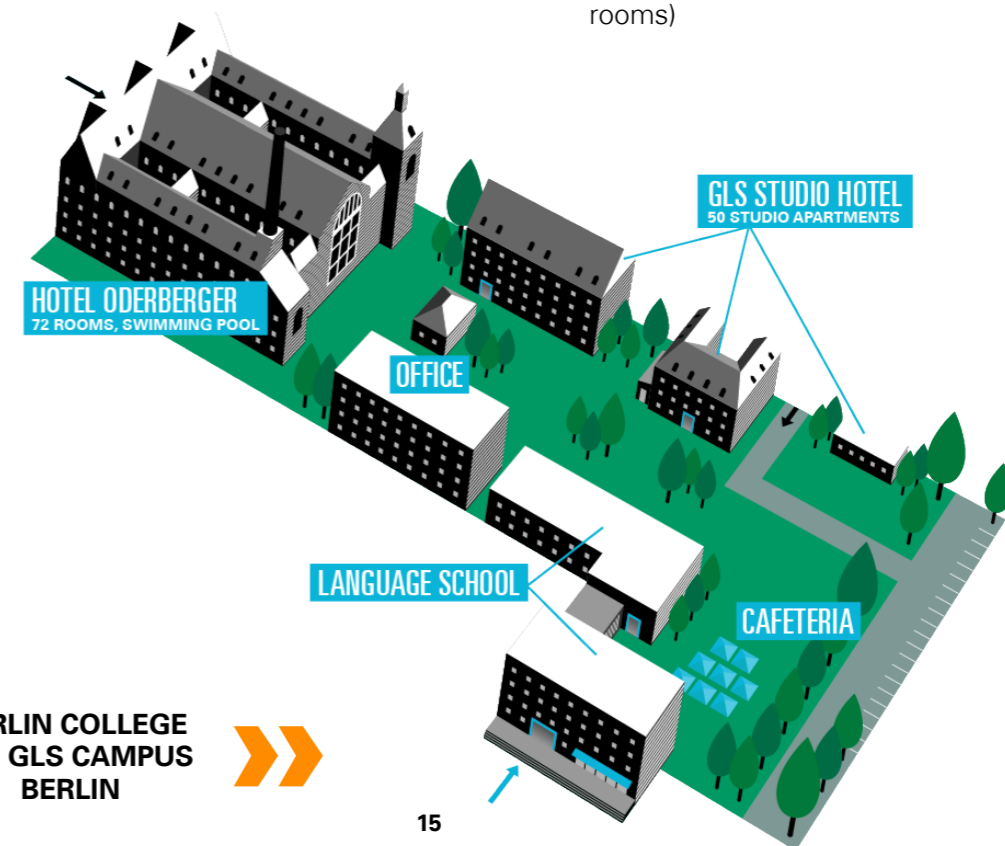

MAUERPARK, NEAR BERLIN COLLEGE

LOCATION

On the GLS Campus in Berlin, in trendy Prenzlauer Berg

CAPACITY

160 students at a time

FACILITIES

GLS campus with 60 classrooms, cantine, garden, studio apartments

GERMAN COURSE

20 lessons (in the afternoon) with max. 12 students per class on 4 levels: beginners, elementary, intermediate, advanced

ACTIVITIES & EXCURSIONS

2 daily activities & one full day trip on Saturdays

ACCOMMODATION

Either our **Studio Hotel** on campus (3-5 bed rooms) or a hostel off-campus (shared rooms)

BERLIN COLLEGE C/O GLS CAMPUS BERLIN

15

LanguageCourse^{net} Book at worldwide lowest price at:

<https://www.languagecourse.net/school-gls---summer-centre-westend-berlin.php3>