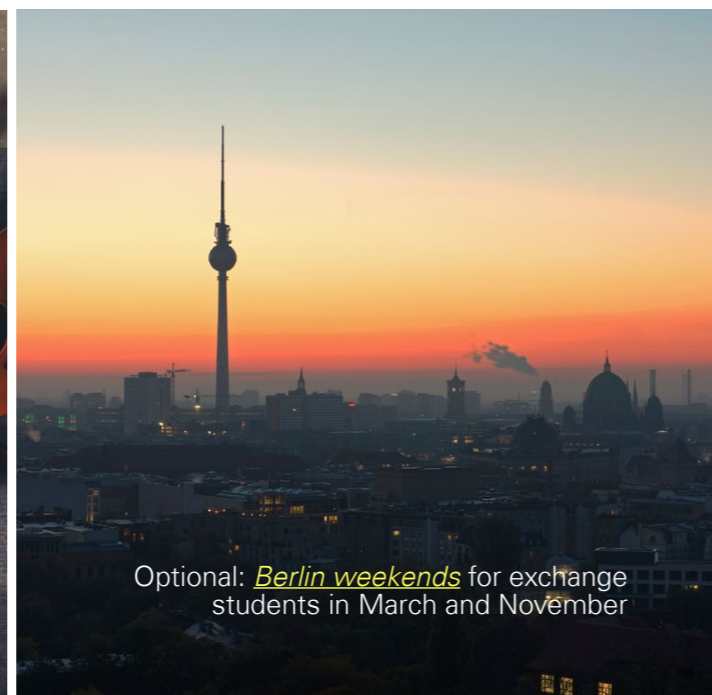

Optional: [Berlin weekends](#) for exchange students in March and November

» AGES

- Day schools: 14-17 years
- Boarding schools: 11-17 years

» DURATION

- Day schools: 2-11 months
- Boarding schools: min. 1 year

» STARTING DATES

- Stays of 6 months or more: February or August
- Shorter stays: Anytime all year round

» REQUIREMENTS

- German on level A2 (upper elementary)
- or preparatory German course at the GLS German Language School in Berlin