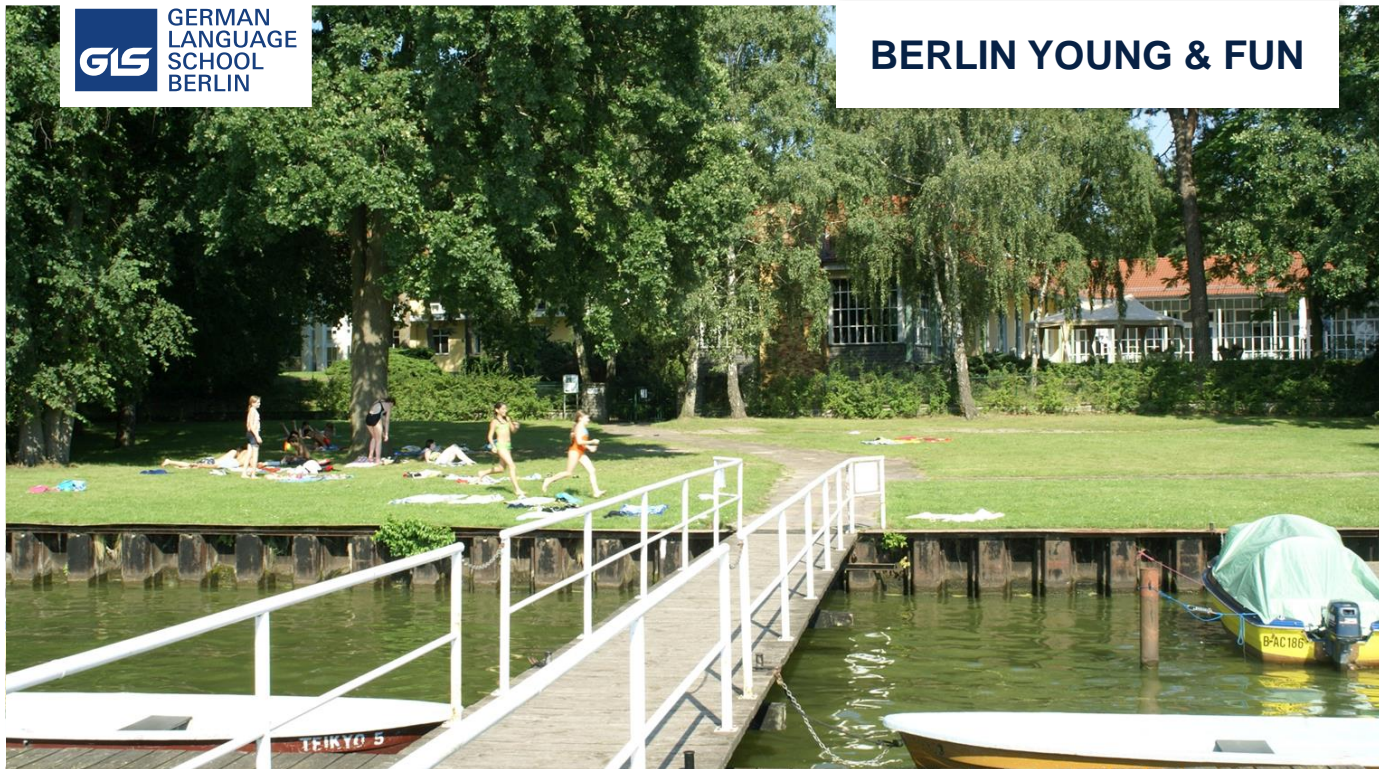

 +45 898 83 996

 +39 800 934 127

 +48 223 988 072

 +81 (50) 50507957

 +55 213 958 08 76

 +86 183 2705 9463

BERLIN YOUNG & FUN

Ages	7 - 14 years
Location	lake-side campus of a private university in southeastern Berlin, 40 minutes to city center
Facilities	green campus right next to a lake, 25 classrooms, student residence, sport facilities
Accommodation (incl. half board)	on campus in 2 or 3 bed rooms with own shower and WC
German course	15 lessons à 45 minutes/week with a max of 12 students per class, 4 levels: beginners, elementary, intermediate, advanced
Activities & Excursions	3 activities daily, 1 full-day excursion to places outside Berlin per week
Sports	tennis or sailing at surcharge, 3 x 90 minutes/week