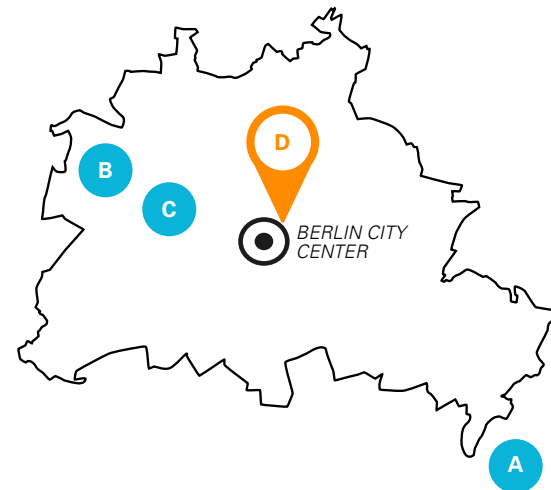

BERLIN COLLEGE

AGES 16 -18

The college is for mature students: GLS guides are around, but students are free to venture out on their own or with their classmates.

see the camp in video