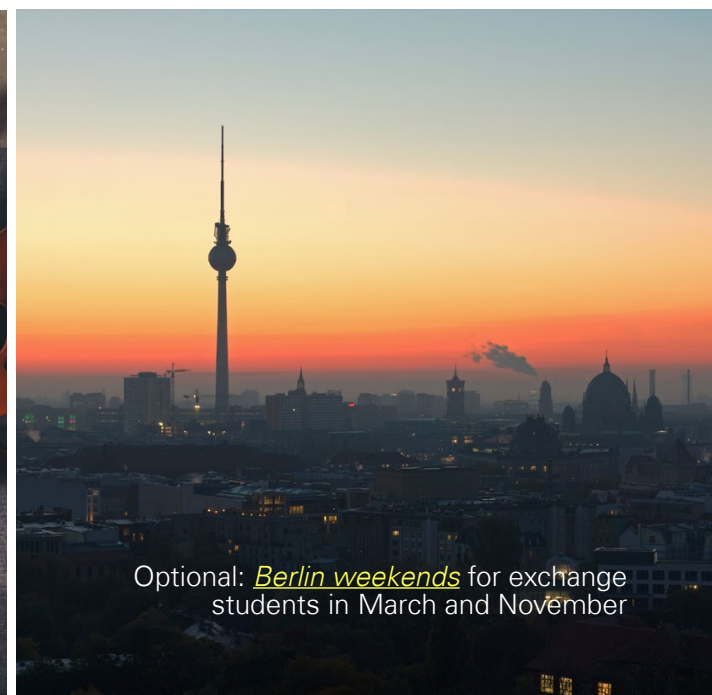

Optional: [Berlin weekends](#) for exchange students in March and November

» AGES

- Day schools: 14-17 years
- Boarding schools: 11-17 years

» DURATION

- Day schools: 2-11 months
- Boarding schools: min. 1 year

» STARTING DATES

- Stays of 6 months or more: February or August
- Shorter stays: Anytime all year round

» REQUIREMENTS

- German on level A2 (upper elementary)
- or preparatory German course at the GLS German Language School in Berlin