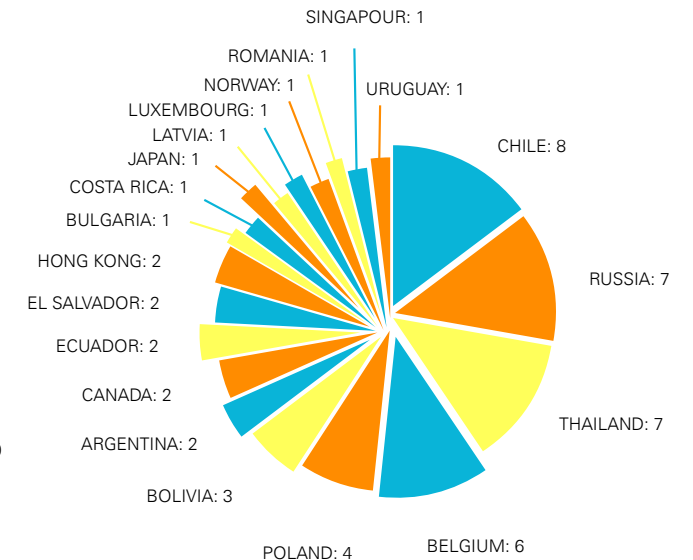

STUDENT AGES & NATIONALITIES

More than 1200 kids & teens from all over the world attend GLS programs every year.

SUMMER CAMPS IN BERLIN & MUNICH

*Others: Albania, Australia, Austria, Azerbaijan, Belarus, Belgium, Bosnia and Herzegovina, Canada, China, Colombia, Croatia, Denmark, Ecuador, Estonia, Finland, Georgia, Greece, Hongkong, Hungary, Israel, Japan, Kazakhstan, Kenya, Latvia, Lithuania, Luxembourg, Malta, Montenegro, Netherlands, North Macedonia, Norway, Pakistan, Philippines, Portugal, Romania, Serbia, Singapore, Slovakia, Slovenia, South Korea, Sweden, Switzerland, Tunisia, United Arab Emirates, Uzbekistan, Venezuela

GLS PORTFOLIO

FOR JUNIORS

- Summer Camps in Berlin
- Summer Camps in Munich
- High School stays in Germany

FOR ADULTS

- German courses (Berlin & online)
- Internships in Berlin
- University Pathway Germany

» Find student profiles in « the [GLS Community!](#)

HIGH SCHOOL 2016-2023

> 10 STUDENTS

< 10 STUDENTS

WHY GLS – UNIQUE SELLING POINTS

- » 5 time winner of the [Star School Germany](#) award
- » 4 decades of experience
- » Wide age range: 7 to 18
- » Summer camps in attractive and metropolitan regions: Berlin and Munich