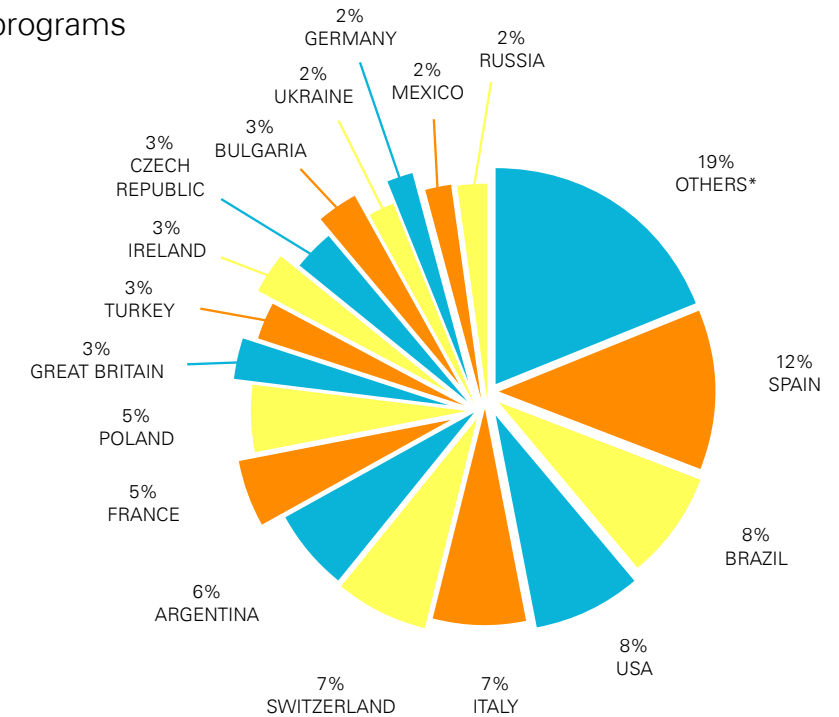

ABOUT

GLS EST. 1983

What began as a one woman show in 1983, is now a company with 170 employees and annually more than 5000 students from all over the world. [Learn more](#)

Barbara Jaeschke (center) who founded GLS in 1983, is directing it till today - together with her daughters Dr. Verena Jaeschke (left) and Dr. Reemda Jaeschke (right).

STUDENT AGES & NATIONALITIES

More than 1200 kids & teens from all over the world attend GLS programs every year.

SUMMER CAMPS IN BERLIN & MUNICH

*Others: Albania, Australia, Austria, Azerbaijan, Belarus, Belgium, Bosnia and Herzegovina, Canada, China, Colombia, Croatia, Denmark, Ecuador, Estonia, Finland, Georgia, Greece, Hongkong, Hungary, Israel, Japan, Kazakhstan, Kenya, Latvia, Lithuania, Luxembourg, Malta, Montenegro, Netherlands, North Macedonia, Norway, Pakistan, Philippines, Portugal, Romania, Serbia, Singapore, Slovakia, Slovenia, South Korea, Sweden, Switzerland, Tunisia, United Arab Emirates, Uzbekistan, Venezuela