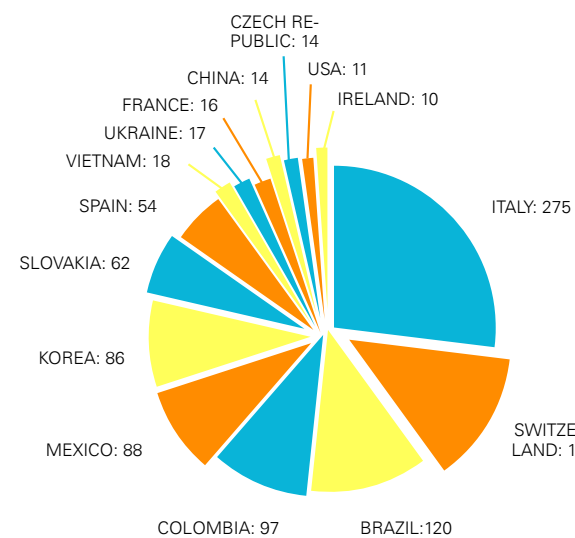

ABOUT

GLS EST. 1983

What began as a one woman show in 1983, is now a company with 170 employees and annually more than 5000 students from all over the world. [Learn more](#)

Barbara Jaeschke (center) who founded GLS in 1983, is directing it till today - together with her daughters Dr. Verena Jaeschke (left) and Dr. Reemda Jaeschke (right).

STUDENT AGES & NATIONALITIES

More than 1200 kids & teens from all over the world attend GLS programs every year.

SUMMER CAMPS IN BERLIN & MUNICH

*Others: Albania, Australia, Austria, Azerbaijan, Belarus, Belgium, Bosnia and Herzegovina, Canada, China, Colombia, Croatia, Denmark, Ecuador, Estonia, Finland, Georgia, Greece, Hongkong, Hungary, Israel, Japan, Kazakhstan, Kenya, Latvia, Lithuania, Luxembourg, Malta, Montenegro, Netherlands, North Macedonia, Norway, Pakistan, Philippines, Portugal, Romania, Serbia, Singapore, Slovakia, Slovenia, South Korea, Sweden, Switzerland, Tunisia, United Arab Emirates, Uzbekistan, Venezuela

GLS PORTFOLIO

FOR JUNIORS

- Summer Camps in Berlin
- Summer Camps in Munich
- High School stays in Germany

FOR ADULTS

- German courses (Berlin & online)
- Internships in Berlin
- University Pathway Germany

» Find student profiles in « the [GLS Community!](#)

HIGH SCHOOL 2016-2023

> 10 STUDENTS

< 10 STUDENTS

WHY GLS – UNIQUE SELLING POINTS

- » 5 time winner of the [Star School Germany](#) award
- » 4 decades of experience
- » Wide age range: 7 to 18
- » Summer camps in attractive and metropolitan regions: Berlin and Munich