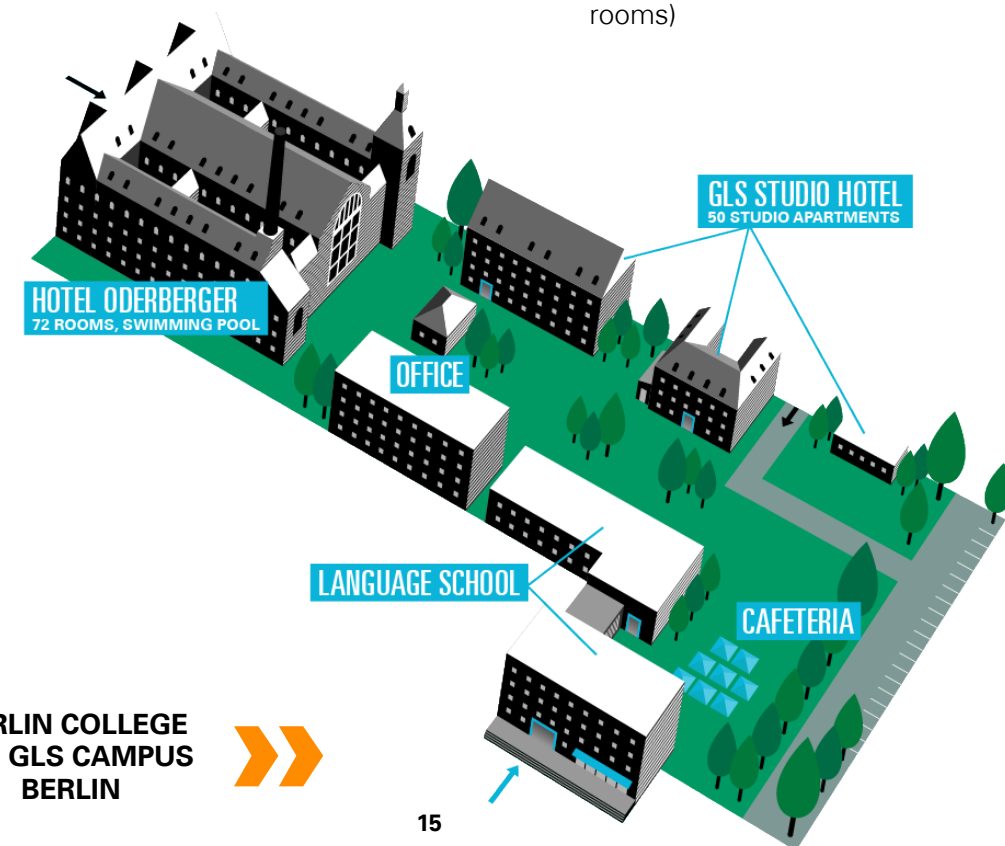

MAUERPARK, NEAR BERLIN COLLEGE

LOCATION

On the GLS Campus in Berlin, in trendy Prenzlauer Berg

CAPACITY

160 students at a time

FACILITIES

GLS campus with 60 classrooms, cantine, garden, studio apartments

GERMAN COURSE

20 lessons (in the afternoon) with max. 12 students per class on 4 levels: beginners, elementary, intermediate, advanced

ACTIVITIES & EXCURSIONS

2 daily activities & one full day trip on Saturdays

ACCOMMODATION

Either our **Studio Hotel** on campus (3-5 bed rooms) or a hostel off-campus (shared rooms)

BERLIN COLLEGE C/O GLS CAMPUS BERLIN

15

LanguageCourse^{net} Book at worldwide lowest price at:

<https://www.languagecourse.net/school-gls---summer-centre-villa-berlin.php3>