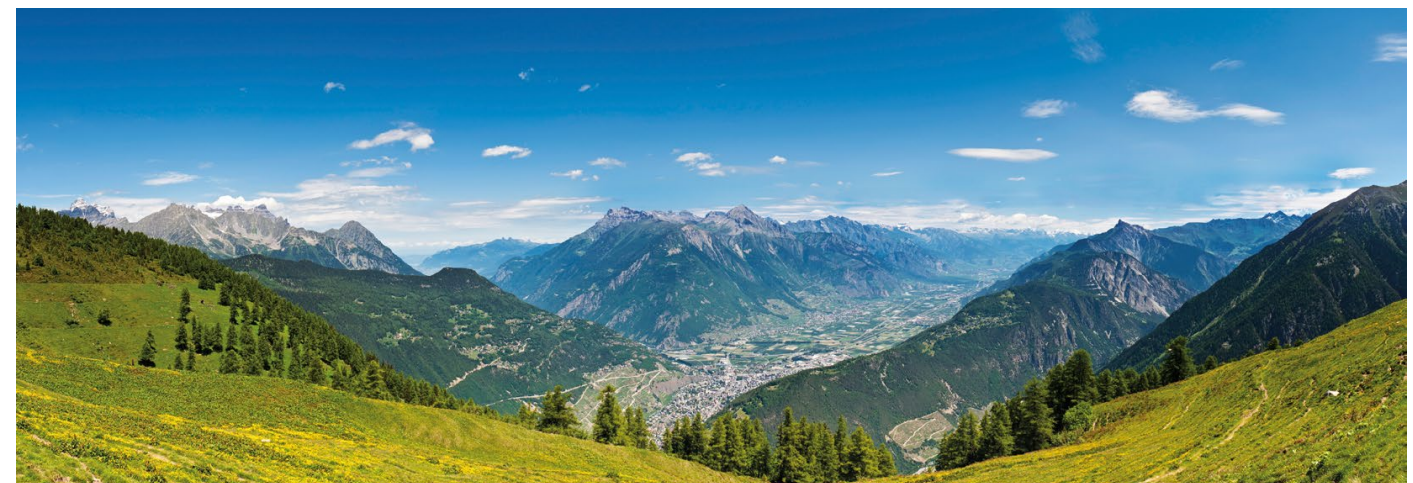

AGES FEATURES

- **A** **MUNICH YOUNG & FUN** 7-14 *English courses available as well, campus in the Bavarian Alps, 50 km south of Munich
- **B** **MUNICH ADVENTURE** 12-17 Beautiful hotel at Lake Spitzingsee, action-packed with lots of outdoor activities
- **C** **MUNICH CASTLE** 14-17 On the banks of River Isar in the city center of Munich

16

THE BAVARIAN ALPS