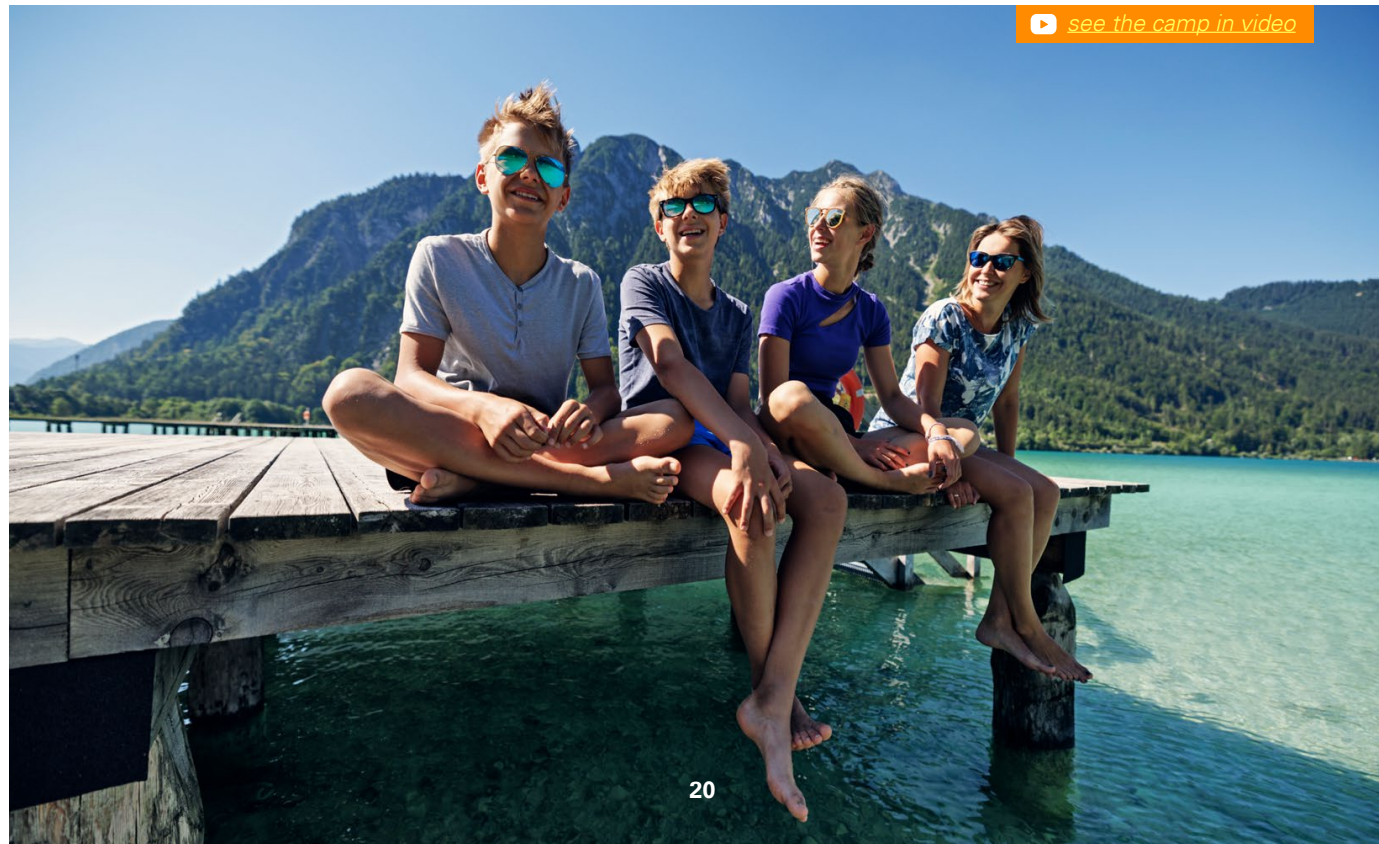

MUNICH ADVENTURE

AGES 12 -17

Munich Adventure is for students who want to explore Munich, but also love nature and being outdoors.

PRICES
Dates & prices

2 EXCURSIONS PER WEEK

LOCATION
Hotel on Lake Spitzingsee, 50 km south of Munich

CAPACITY
80 students at a time

FACILITIES
Beautifully restored hotel with lake and mountain view, 7 spacious classrooms, garden, fitness room, TV room, sauna

GERMAN COURSE
20 lessons with max. 12 students per class on 3 levels: elementary, intermediate, advanced

ACTIVITIES & EXCURSIONS
2 daily activities & 2 excursions per week e.g. to Munich (one full-day, one half-day)

ACCOMMODATION
On campus in 3-4 person bedrooms with own shower/WC, full board in the hotel cafeteria

20

LanguageCourse^{net} Book at worldwide lowest price at:
<https://www.languagecourse.net/school-gls---summer-centre-villa-berlin.php3>

- 🇺🇸 +1 646 503 18 10
- 🇬🇧 +44 330 124 03 17
- 🇯🇵 +34 93 220 38 75
- 🇫🇷 +33 1-78416974
- 🇨🇭 +41 225 180 700
- 🇩🇪 +49 221 747 40042
- 🇮🇹 +43 720116182
- 🇺🇸 +31 858880253
- 🇧🇷 +7 4995000466
- 🇩🇪 +46 844 68 36 76
- 🇳🇴 +47 219 30 570
- 🇩🇰 +45 898 83 996
- 🇮🇹 +39 800 934 127
- 🇨🇳 +81 (50) 50507957
- 🇩🇪 +55 213 958 08 76
- 🇨🇳 +86 183 2705 9463
- 🇮🇹 +48 223 988 072