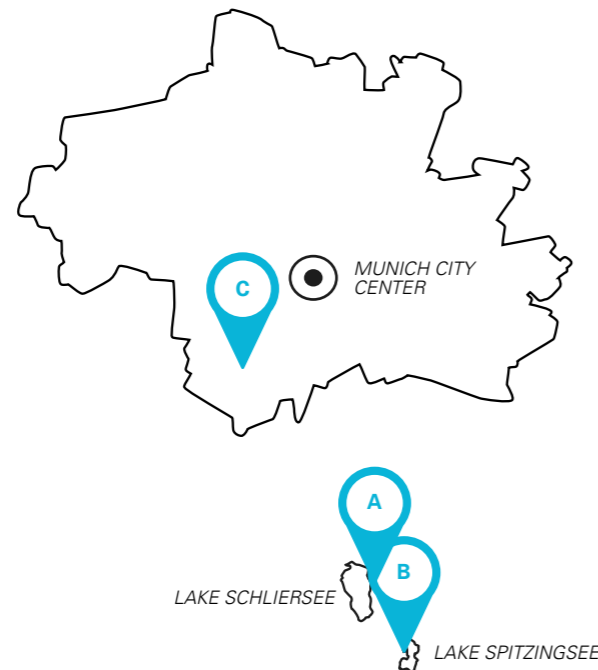

SUMMER CAMPS IN MUNICH AGES 7-17

SAMPLE WEEK

	MORNING	AFTERNOON	EVENING
SUN	Arrival* until 5pm	Introduction and language test	Welcome evening
MON	German lessons	Adventure hiking with GPS	Barbecue
TUE	German lessons	Constructing a float	Video evening
WED	German lessons	Swimming in waterfall	Games evening
THU	German lessons	Half-day excursion	Campfire
FRI	German lessons	Bike parcours	Showtime
SAT	Excursion to Munich		Evening disco
SUN	Departure* or optional excursion to Castle Neuschwanstein		*GLS arranges transfers to/from Munich station/airport

AGES FEATURES

- **A** **MUNICH YOUNG & FUN** 7-14 *English courses available as well, campus in the Bavarian Alps, 50 km south of Munich
- **B** **MUNICH ADVENTURE** 12-17 Beautiful hotel at Lake Spitzingsee, action-packed with lots of outdoor activities
- **C** **MUNICH CASTLE** 14-17 On the banks of River Isar in the city center of Munich

16

Book at worldwide lowest price at: <https://www.languagecourse.net/school-gls---summer-centre-villa-berlin.php3>

- +1 646 503 18 10
- +44 330 124 03 17
- +34 93 220 38 75
- +33 1-78416974
- +41 225 180 700
- +49 221 162 56897
- +34 720116182
- +31 858880253
- +7 4995000466
- +46 844 68 36 76
- +47 219 30 570
- +45 898 83 996
- +39 02-94751194
- +81 345 895 399
- +86 213 958 08 76
- +86 19816218990