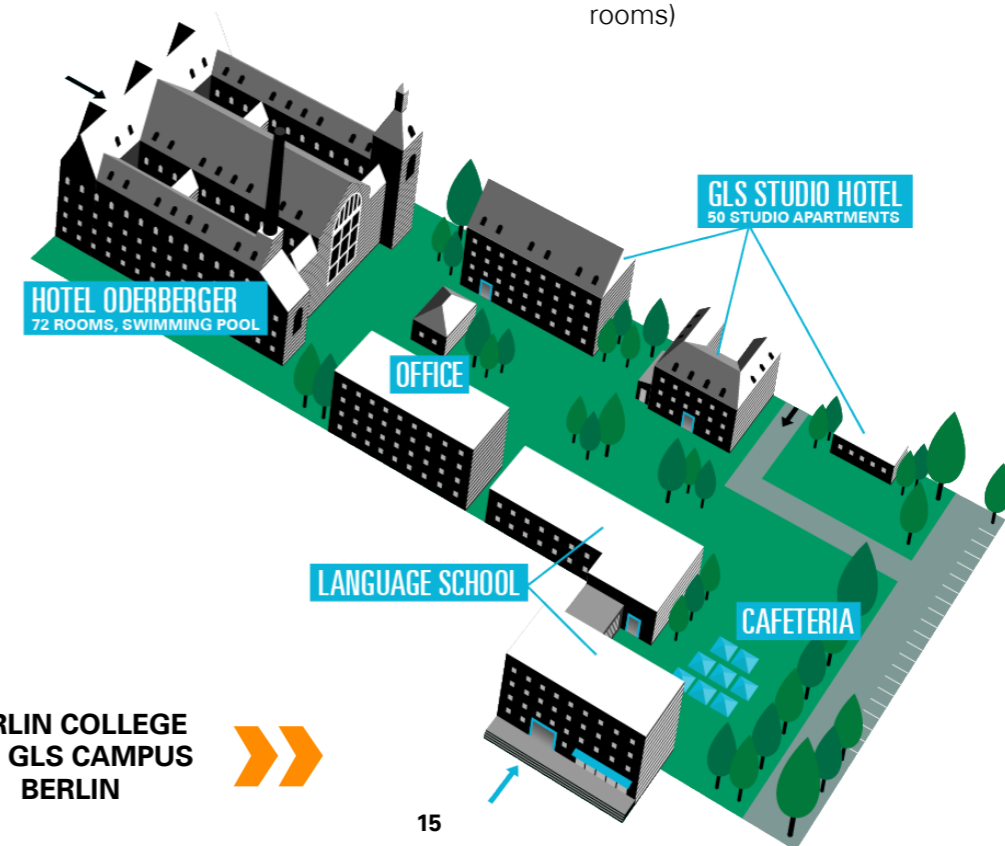

MAUERPARK, NEAR BERLIN COLLEGE

LOCATION

On the GLS Campus in Berlin, in trendy Prenzlauer Berg

CAPACITY

160 students at a time

FACILITIES

GLS campus with 60 classrooms, cantine, garden, studio apartments

GERMAN COURSE

20 lessons (in the afternoon) with max. 12 students per class on 4 levels: beginners, elementary, intermediate, advanced

ACTIVITIES & EXCURSIONS

2 daily activities & one full day trip on Saturdays

ACCOMMODATION

Either our **Studio Hotel** on campus (3-5 bed rooms) or a hostel off-campus (shared rooms)

BERLIN COLLEGE C/O GLS CAMPUS BERLIN

15

LanguageCourse^{net} Book at worldwide lowest price at:

<https://www.languagecourse.net/school-gls---summer-centre-villa-berlin.php3>