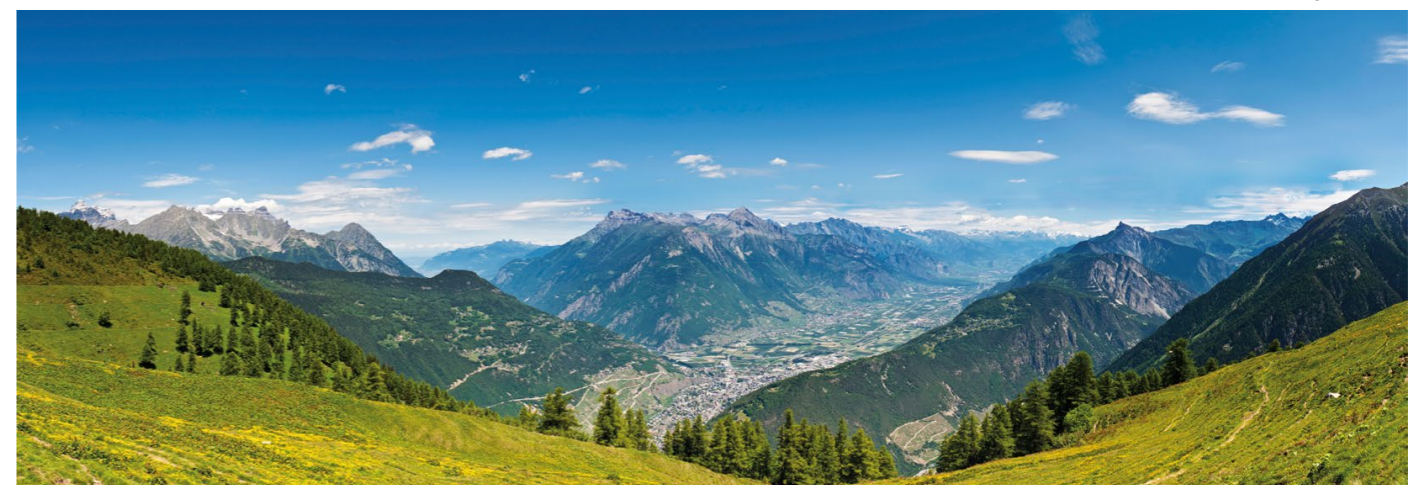

AGES FEATURES

- **A** **MUNICH YOUNG & FUN** 7-14 *English courses available as well, campus in the Bavarian Alps, 50 km south of Munich
- **B** **MUNICH ADVENTURE** 12-17 Beautiful hotel at Lake Spitzingsee, action-packed with lots of outdoor activities
- **C** **MUNICH CASTLE** 14-17 On the banks of River Isar in the city center of Munich

16

THE BAVARIAN ALPS