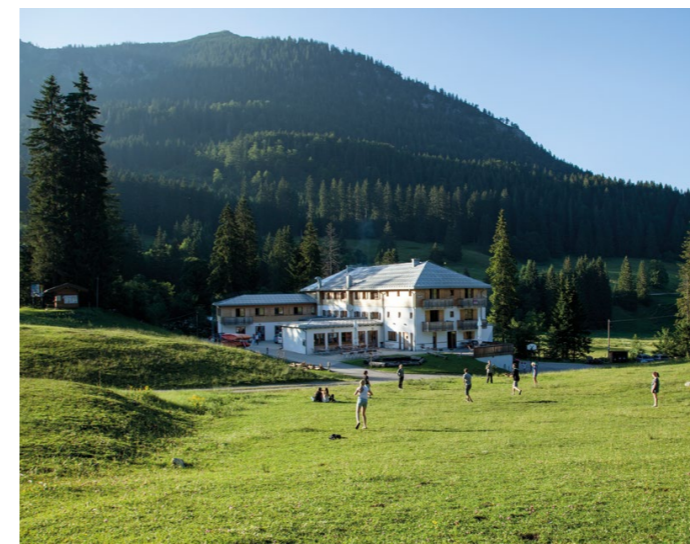

THE CAMP, A BEAUTIFULLY RESTORED HOTEL ON LAKE SPITZINGSEE