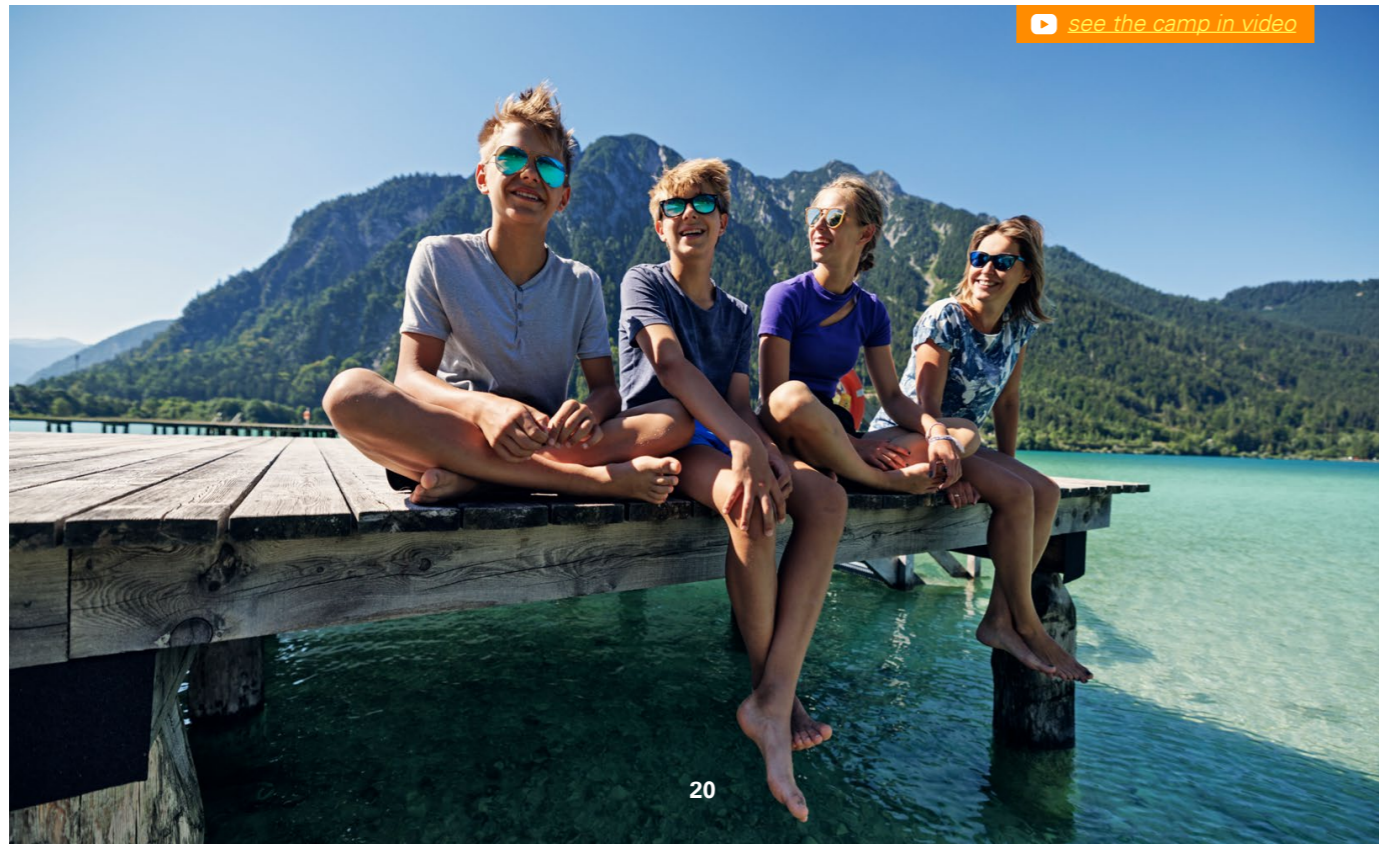

LanguageCourse^{net} Book at worldwide lowest price at:
<https://www.languagecourse.net/school-gls---summer-centre-villa-berlin.php3>

- 🇺🇸 +1 646 503 18 10
- 🇬🇧 +44 330 124 03 17
- 🇯🇵 +34 93 220 38 75
- 🇫🇷 +33 1-78416974
- 🇨🇭 +41 225 180 700
- 🇩🇪 +49 221 162 56897
- 🇮🇹 +43 720116182
- 🇺🇸 +31 858880253
- 🇧🇷 +7 4995000466
- 🇸🇪 +46 844 68 36 76
- 🇳🇴 +47 219 30 570
- 🇩🇰 +45 898 83 996
- 🇮🇹 +39 02-94751194
- 🇨🇳 +81 345 895 399
- 🇧🇷 +55 213 958 08 76
- 🇨🇳 +86 19816218990
- 🇨🇳 +43 720116182
- 🇨🇳 +48 223 988 072