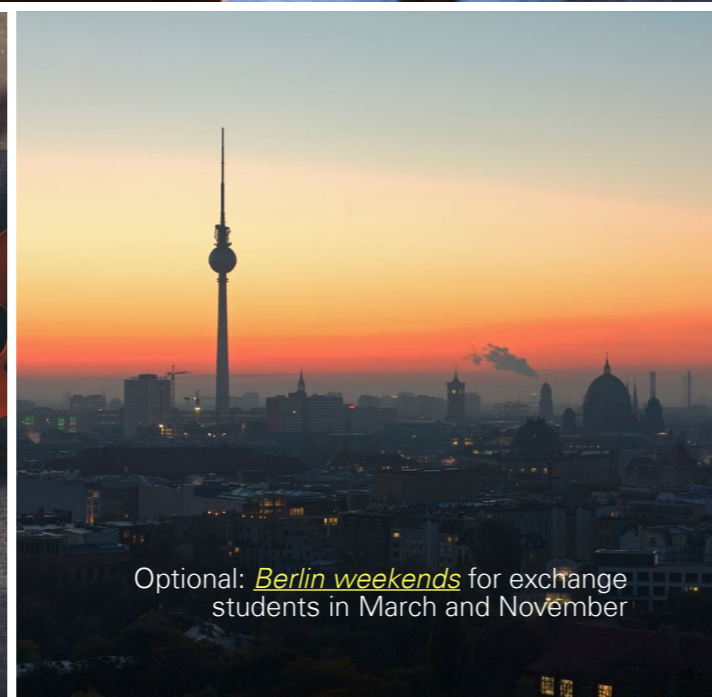

Optional: [Berlin weekends](#) for exchange students in March and November

» AGES

- Day schools: 14-17 years
- Boarding schools: 11-17 years

» DURATION

- Day schools: 2-11 months
- Boarding schools: min. 1 year

» STARTING DATES

- Stays of 6 months or more: February or August
- Shorter stays: Anytime all year round

» REQUIREMENTS

- German on level A2 (upper elementary)
- or preparatory German course at the GLS German Language School in Berlin