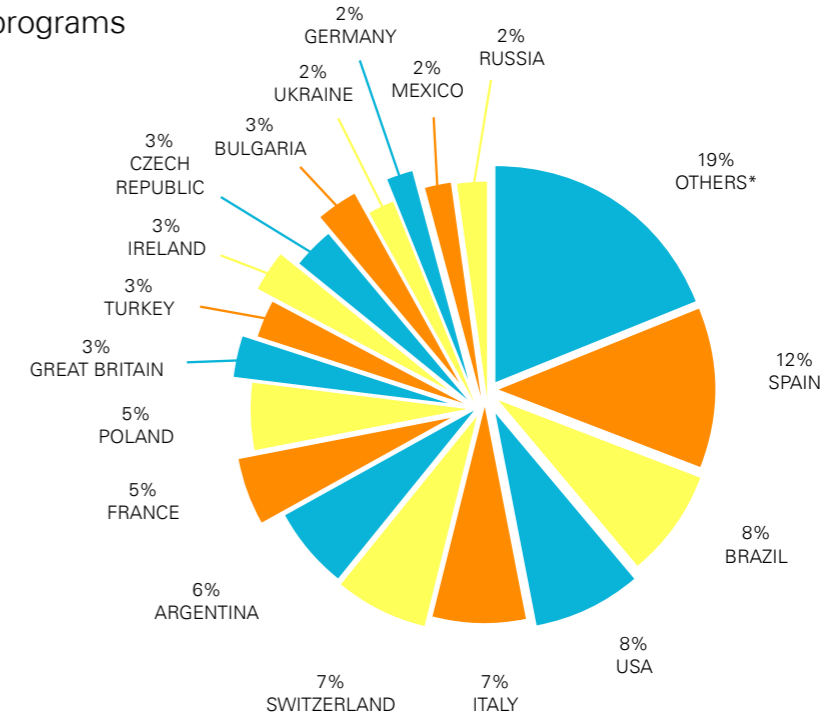

ABOUT

GLS EST. 1983

What began as a one woman show in 1983, is now a company with 170 employees and annually more than 5000 students from all over the world. [Learn more](#)

Barbara Jaeschke (center) who founded GLS in 1983, is directing it till today - together with her daughters Dr. Verena Jaeschke (left) and Dr. Reemda Jaeschke (right).

STUDENT AGES & NATIONALITIES

More than 1200 kids & teens from all over the world attend GLS programs every year.

SUMMER CAMPS IN BERLIN & MUNICH

*Others: Albania, Australia, Austria, Azerbaijan, Belarus, Belgium, Bosnia and Herzegovina, Canada, China, Colombia, Croatia, Denmark, Ecuador, Estonia, Finland, Georgia, Greece, Hongkong, Hungary, Israel, Japan, Kazakhstan, Kenya, Latvia, Lithuania, Luxembourg, Malta, Montenegro, Netherlands, North Macedonia, Norway, Pakistan, Philippines, Portugal, Romania, Serbia, Singapore, Slovakia, Slovenia, South Korea, Sweden, Switzerland, Tunisia, United Arab Emirates, Uzbekistan, Venezuela