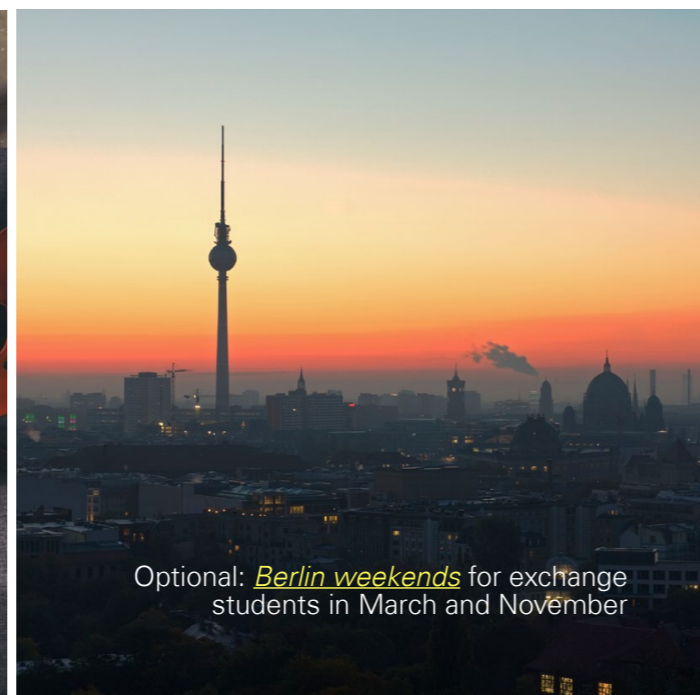

Optional: [Berlin weekends](#) for exchange students in March and November

» AGES

- Day schools: 14-17 years
- Boarding schools: 11-17 years

» DURATION

- Day schools: 2-11 months
- Boarding schools: min. 1 year

» STARTING DATES

- Stays of 6 months or more: February or August
- Shorter stays: Anytime all year round

» REQUIREMENTS

- German on level A2 (upper elementary)
- or preparatory German course at the GLS German Language School in Berlin