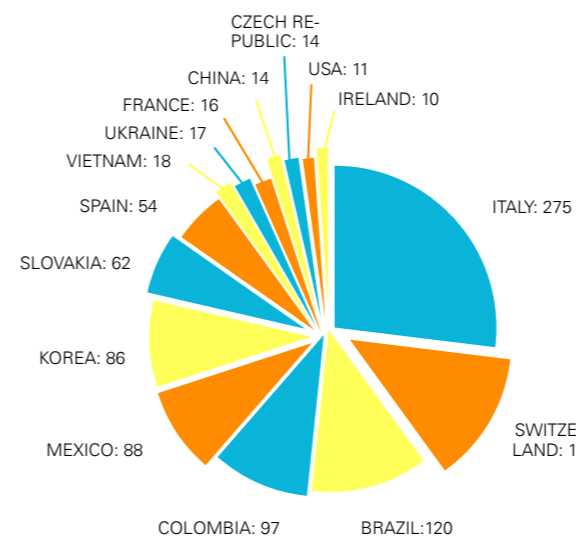

HIGH SCHOOL 2016-2023

> 10 STUDENTS