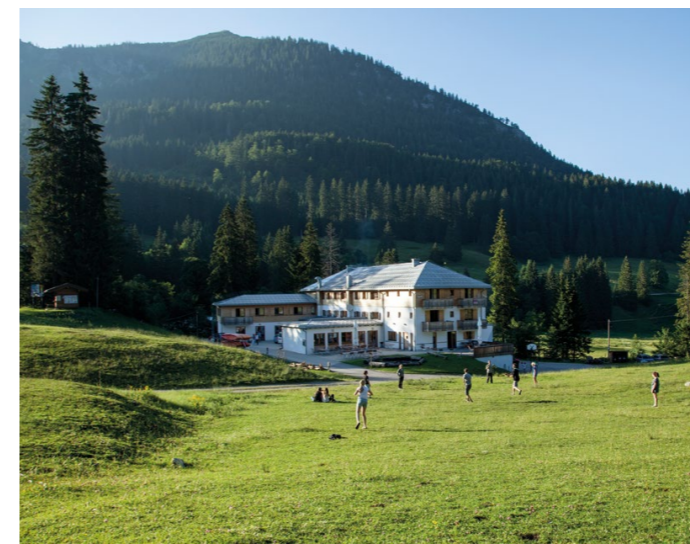

# MUNICH ADVENTURE

AGES 12 -17

Munich Adventure is for students who want to explore Munich, but also love nature and being outdoors.

THE CAMP, A BEAUTIFULLY RESTORED HOTEL ON LAKE SPITZINGSEE

2 EXCURSIONS PER WEEK