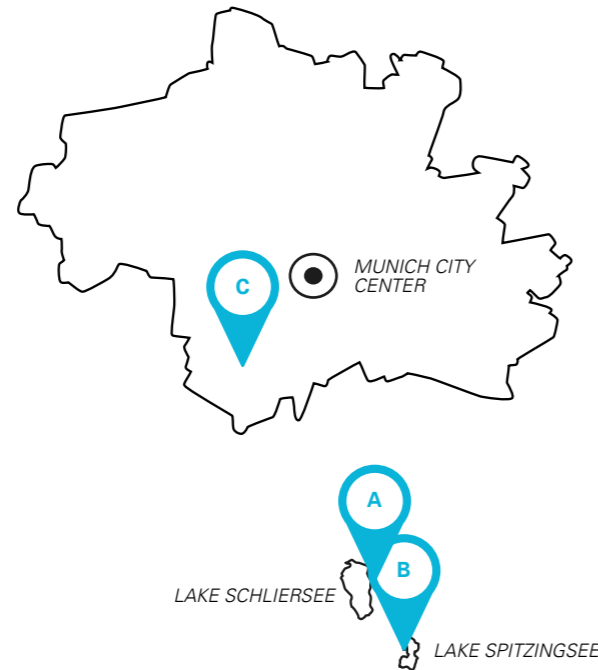

SUMMER CAMPS IN MUNICH AGES 7-17

SAMPLE WEEK

	MORNING	AFTERNOON	EVENING
SUN	Arrival* until 5pm	Introduction and language test	Welcome evening
MON	German lessons	Adventure hiking with GPS	Barbecue
TUE	German lessons	Constructing a float	Video evening
WED	German lessons	Swimming in waterfall	Games evening
THU	German lessons	Half-day excursion	Campfire
FRI	German lessons	Bike parcours	Showtime
SAT	Excursion to Munich		Evening disco
SUN	Departure* or optional excursion to Castle Neuschwanstein		*GLS arranges transfers to/from Munich station/airport

AGES FEATURES

- **A** **MUNICH YOUNG & FUN** 7-14 *English courses available as well, campus in the Bavarian Alps, 50 km south of Munich
- **B** **MUNICH ADVENTURE** 12-17 Beautiful hotel at Lake Spitzingsee, action-packed with lots of outdoor activities
- **C** **MUNICH CASTLE** 14-17 On the banks of River Isar in the city center of Munich

16

Book at worldwide lowest price at: <https://www.languagecourse.net/school-gls---summer-centre-splash-blossin.php3>

- +1 646 503 18 10
- +44 330 124 03 17
- +34 93 220 38 75
- +33 1-78416974
- +41 225 180 700
- +49 221 747 40042
- +34 720116182
- +31 858880253
- +7 4995000466
- +46 844 68 36 76
- +47 219 30 570
- +45 898 83 996
- +39 800 934 127
- +81 (50) 50507957
- +86 183 2705 9463
- +1 646 503 18 10
- +44 330 124 03 17
- +34 93 220 38 75
- +33 1-78416974
- +41 225 180 700
- +49 221 747 40042
- +34 720116182
- +31 858880253
- +7 4995000466
- +46 844 68 36 76
- +47 219 30 570
- +45 898 83 996
- +39 800 934 127
- +81 (50) 50507957
- +86 183 2705 9463