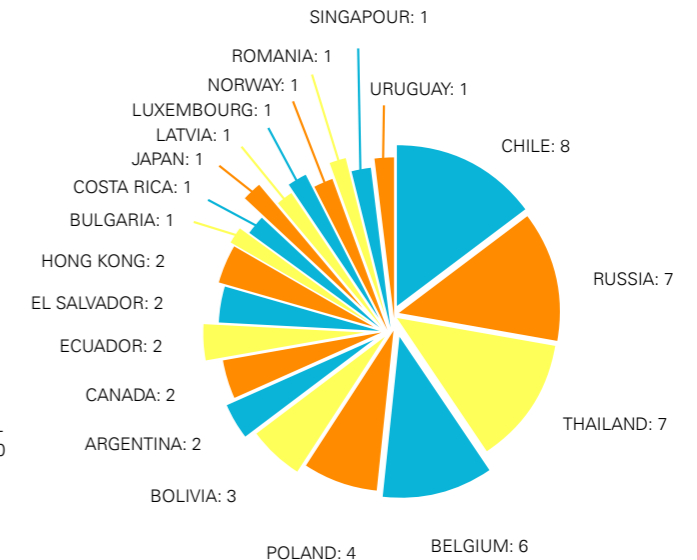

< 10 STUDENTS

WHY GLS – UNIQUE SELLING POINTS

- » 5 time winner of the [Star School Germany](#) award
- » 4 decades of experience
- » Wide age range: 7 to 18
- » Summer camps in attractive and metropolitan regions: Berlin and Munich

LanguageCourse^{net} Book at worldwide lowest price at: <https://www.languagecourse.net/school-gls---summer-centre-splash-blossin.php3>

- +1 646 503 18 10
- +31 858880253
- +44 330 124 03 17
- +7 4995000466
- +34 93 220 38 75
- +46 844 68 36 76
- +33 1-78416974
- +47 219 30 570
- +41 225 180 700
- +45 898 83 996
- +49 221 747 40042
- +39 800 934 127
- +43 720116182
- +48 223 988 072
- +81 (50) 50507957
- +55 213 958 08 76
- +86 183 2705 9463