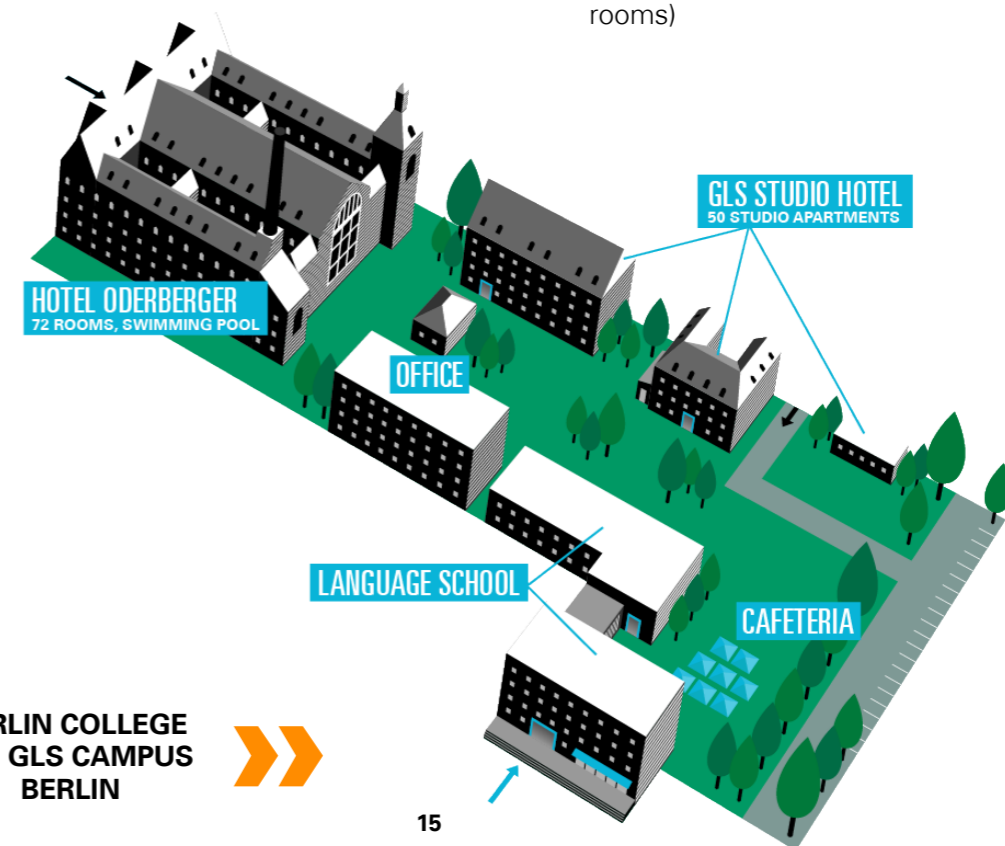

BERLIN COLLEGE C/O GLS CAMPUS BERLIN

15

LanguageCourse^{net} Book at worldwide lowest price at:

<https://www.languagecourse.net/school-gls---summer-centre-splash-blossin.php3>

+1 646 503 18 10	+44 330 124 03 17	+34 93 220 38 75	+33 1-78416974	+41 225 180 700	+49 221 747 40042	+43 720116182
+31 858880253	+7 4995000466	+46 844 68 36 76	+47 219 30 570	+45 898 83 996	+39 800 934 127	+48 223 988 072
+81 (50) 50507957	+55 213 958 08 76	+86 183 2705 9463