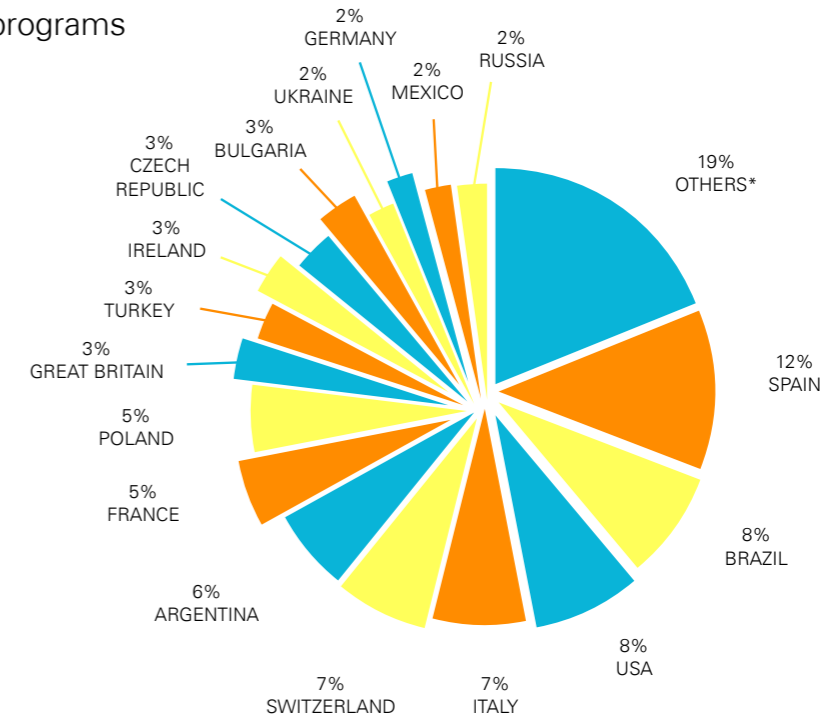

GLS PORTFOLIO

FOR JUNIORS

- Summer Camps in Berlin
- Summer Camps in Munich
- High School stays in Germany

FOR ADULTS

- German courses (Berlin & online)
- Internships in Berlin
- University Pathway Germany

» Find student profiles in « the [GLS Community!](#)