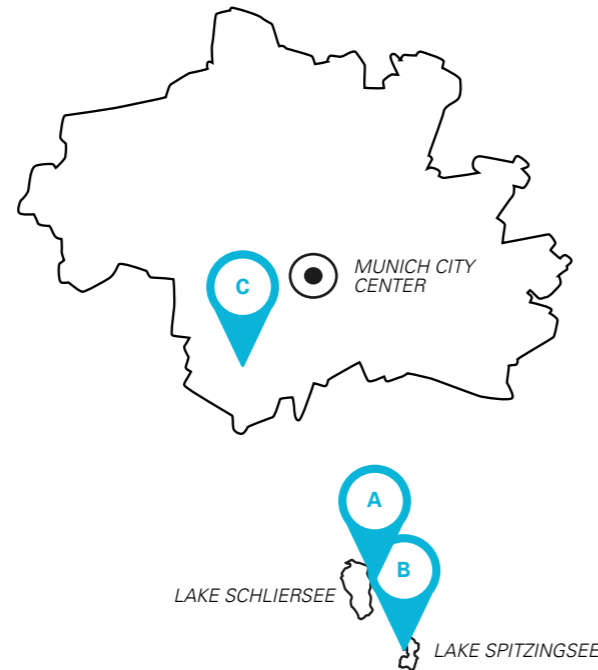

SUMMER CAMPS IN MUNICH AGES 7-17

SAMPLE WEEK

	MORNING	AFTERNOON	EVENING
SUN	Arrival* until 5pm	Introduction and language test	Welcome evening
MON	German lessons	Adventure hiking with GPS	Barbecue
TUE	German lessons	Constructing a float	Video evening
WED	German lessons	Swimming in waterfall	Games evening
THU	German lessons	Half-day excursion	Campfire
FRI	German lessons	Bike parcours	Showtime
SAT	Excursion to Munich		Evening disco
SUN	Departure* or optional excursion to Castle Neuschwanstein		*GLS arranges transfers to/from Munich station/airport

AGES FEATURES

- **A** **MUNICH YOUNG & FUN** 7-14 *English courses available as well, campus in the Bavarian Alps, 50 km south of Munich
- **B** **MUNICH ADVENTURE** 12-17 Beautiful hotel at Lake Spitzingsee, action-packed with lots of outdoor activities
- **C** **MUNICH CASTLE** 14-17 On the banks of River Isar in the city center of Munich

16

Book at worldwide lowest price at: <https://www.languagecourse.net/school-gls---summer-centre-splash-blossin.php3>

- +1 646 503 18 10
- +44 330 124 03 17
- +34 93 220 38 75
- +33 1-78416974
- +41 225 180 700
- +49 221 162 56897
- +34 720116182
- +31 858880253
- +7 4995000466
- +46 844 68 36 76
- +47 219 30 570
- +45 898 83 996
- +39 02-94751194
- +81 345 895 399
- +55 213 958 08 76
- +61 19816218990
- +43 720116182
- +48 223 988 072