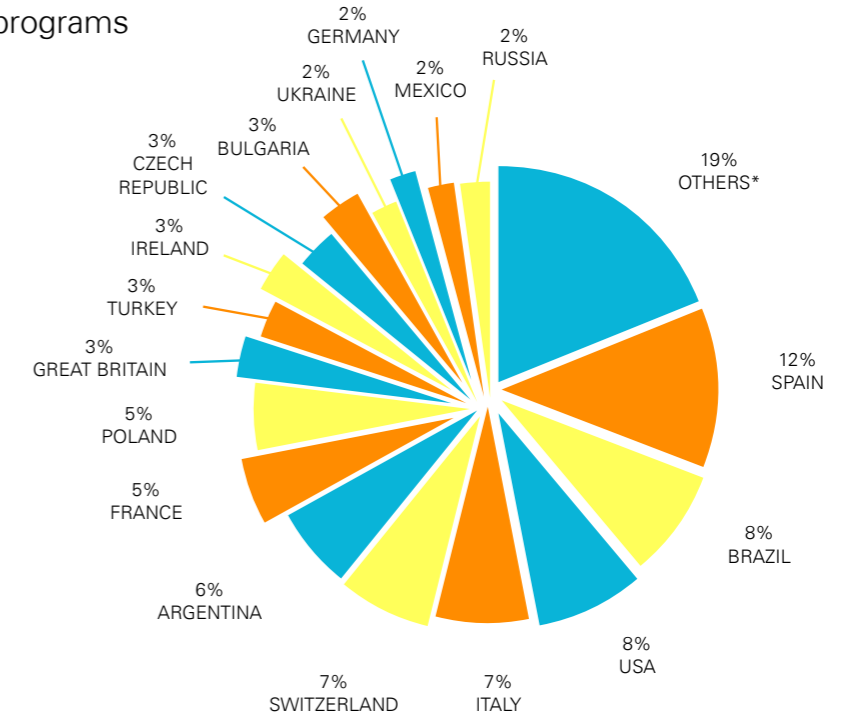

ABOUT

GLS EST. 1983

What began as a one woman show in 1983, is now a company with 170 employees and annually more than 5000 students from all over the world. [Learn more](#)

Barbara Jaeschke (center) who founded GLS in 1983, is directing it till today - together with her daughters Dr. Verena Jaeschke (left) and Dr. Reemda Jaeschke (right).

STUDENT AGES & NATIONALITIES

More than 1200 kids & teens from all over the world attend GLS programs every year.

SUMMER CAMPS IN BERLIN & MUNICH

*Others: Albania, Australia, Austria, Azerbaijan, Belarus, Belgium, Bosnia and Herzegovina, Canada, China, Colombia, Croatia, Denmark, Ecuador, Estonia, Finland, Georgia, Greece, Hongkong, Hungary, Israel, Japan, Kazakhstan, Kenya, Latvia, Lithuania, Luxembourg, Malta, Montenegro, Netherlands, North Macedonia, Norway, Pakistan, Philippines, Portugal, Romania, Serbia, Singapore, Slovakia, Slovenia, South Korea, Sweden, Switzerland, Tunisia, United Arab Emirates, Uzbekistan, Venezuela