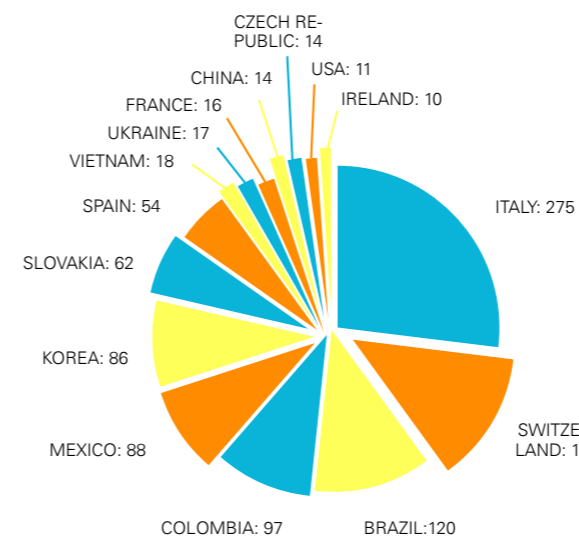

ABOUT

GLS EST. 1983

What began as a one woman show in 1983, is now a company with 170 employees and annually more than 5000 students from all over the world. [Learn more](#)

Barbara Jaeschke (center) who founded GLS in 1983, is directing it till today - together with her daughters Dr. Verena Jaeschke (left) and Dr. Reemda Jaeschke (right).

STUDENT AGES & NATIONALITIES

More than 1200 kids & teens from all over the world attend GLS programs every year.

SUMMER CAMPS IN BERLIN & MUNICH

*Others: Albania, Australia, Austria, Azerbaijan, Belarus, Belgium, Bosnia and Herzegovina, Canada, China, Colombia, Croatia, Denmark, Ecuador, Estonia, Finland, Georgia, Greece, Hongkong, Hungary, Israel, Japan, Kazakhstan, Kenya, Latvia, Lithuania, Luxembourg, Malta, Montenegro, Netherlands, North Macedonia, Norway, Pakistan, Philippines, Portugal, Romania, Serbia, Singapore, Slovakia, Slovenia, South Korea, Sweden, Switzerland, Tunisia, United Arab Emirates, Uzbekistan, Venezuela

GLS PORTFOLIO

FOR JUNIORS

- Summer Camps in Berlin
- Summer Camps in Munich
- High School stays in Germany

FOR ADULTS

- German courses (Berlin & online)
- Internships in Berlin
- University Pathway Germany

» Find student profiles in « the [GLS Community!](#)

HIGH SCHOOL 2016-2023

> 10 STUDENTS

< 10 STUDENTS

WHY GLS – UNIQUE SELLING POINTS

- » 5 time winner of the [Star School Germany](#) award
- » 4 decades of experience
- » Wide age range: 7 to 18
- » Summer camps in attractive and metropolitan regions: Berlin and Munich