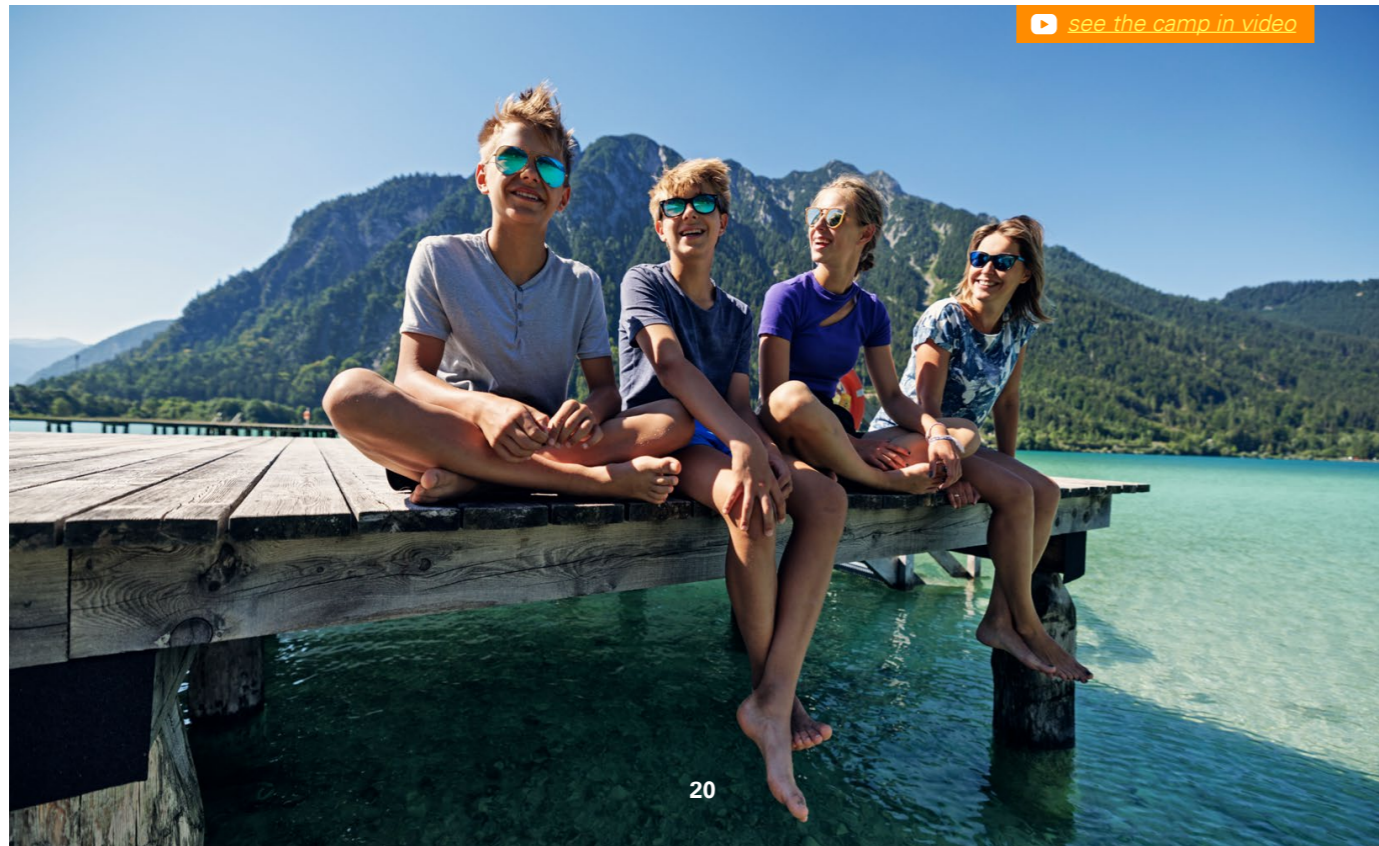

see the camp in video

20