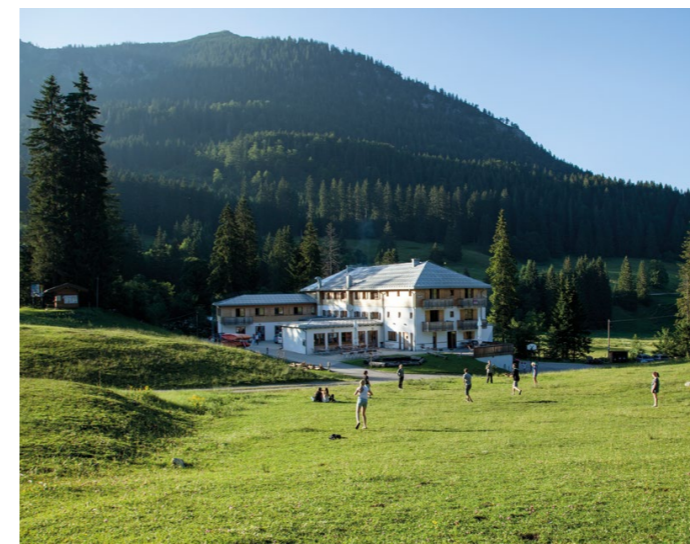

MUNICH ADVENTURE

AGES 12 -17

Munich Adventure is for students who want to explore Munich, but also love nature and being outdoors.

PRICES
Dates & prices

2 EXCURSIONS PER WEEK

LOCATION

Hotel on Lake Spitzingsee, 50 km south of Munich

CAPACITY

80 students at a time

FACILITIES

Beautifully restored hotel with lake and mountain view, 7 spacious classrooms, garden, fitness room, TV room, sauna

GERMAN COURSE

20 lessons with max. 12 students per class on 3 levels: elementary, intermediate, advanced

ACTIVITIES & EXCURSIONS

2 daily activities & 2 excursions per week e.g. to Munich (one full-day, one half-day)

ACCOMMODATION

On campus in 3-4 person bedrooms with own shower/WC, full board in the hotel cafeteria

see the camp in video

20

LanguageCourse^{net} Book at worldwide lowest price at:
<https://www.languagecourse.net/school-gls---summer-centre-splash-blossin.php3>

- +1 646 503 18 10
- +44 330 124 03 17
- +34 93 220 38 75
- +33 1-78416974
- +41 225 180 700
- +49 221 162 56897
- +43 720116182
- +31 858880253
- +7 4995000466
- +46 844 68 36 76
- +47 219 30 570
- +45 898 83 996
- +39 02-94751194
- +81 345 895 399
- +55 213 958 08 76
- +86 19816218990
- +48 223 988 072