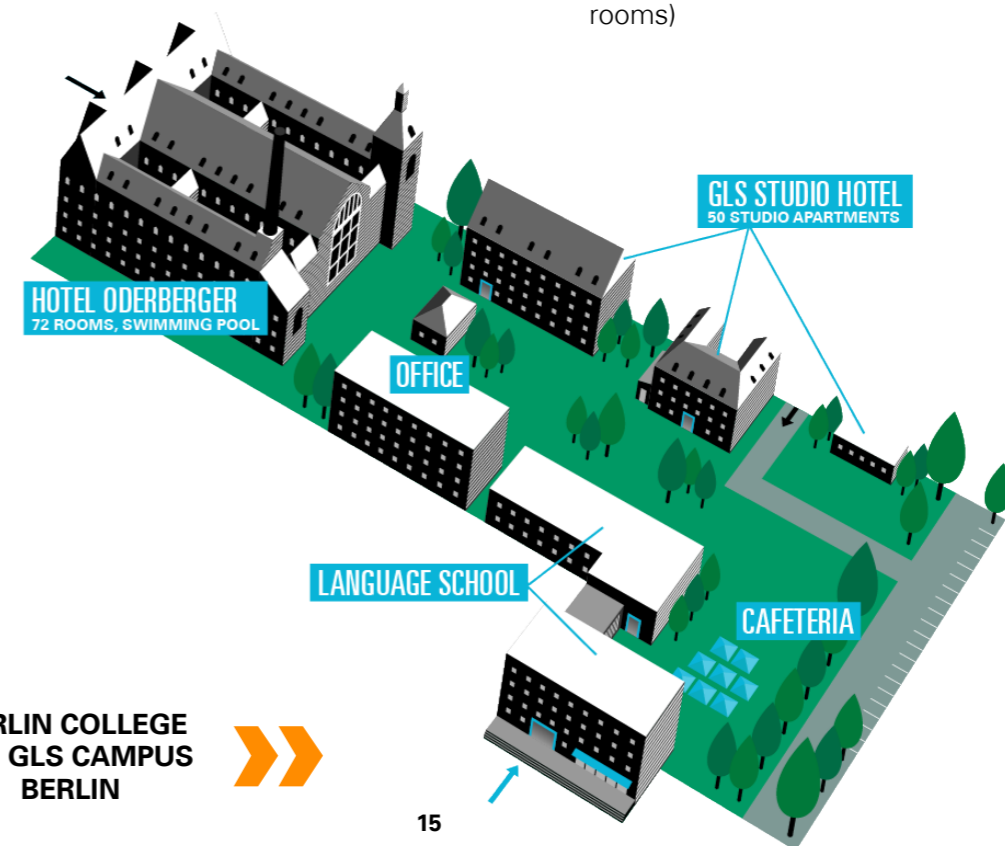

MAUERPARK, NEAR BERLIN COLLEGE

LOCATION

On the GLS Campus in Berlin, in trendy Prenzlauer Berg

CAPACITY

160 students at a time

FACILITIES

GLS campus with 60 classrooms, cantine, garden, studio apartments

GERMAN COURSE

20 lessons (in the afternoon) with max. 12 students per class on 4 levels: beginners, elementary, intermediate, advanced

ACTIVITIES & EXCURSIONS

2 daily activities & one full day trip on Saturdays

ACCOMMODATION

Either our **Studio Hotel** on campus (3-5 bed rooms) or a hostel off-campus (shared rooms)

LanguageCourse^{net} Book at worldwide lowest price at: <https://www.languagecourse.net/school-gls---summer-centre-splash-blossin.php3>