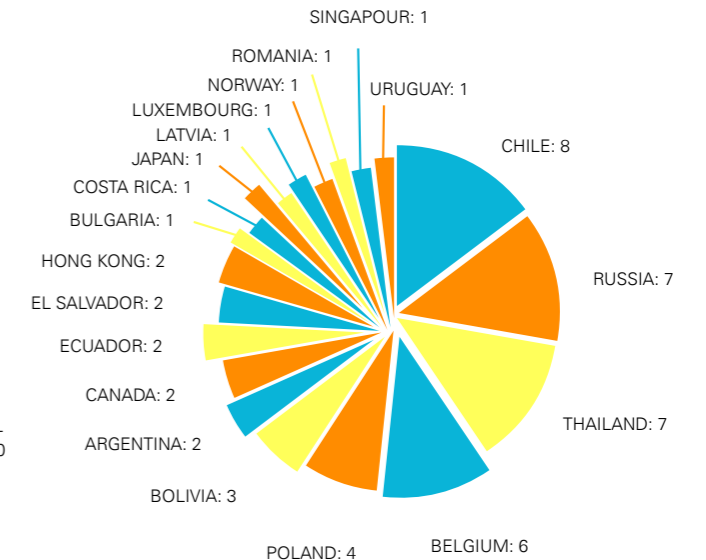

STUDENT AGES & NATIONALITIES

More than 1200 kids & teens from all over the world attend GLS programs every year.

SUMMER CAMPS IN BERLIN & MUNICH

*Others: Albania, Australia, Austria, Azerbaijan, Belarus, Belgium, Bosnia and Herzegovina, Canada, China, Colombia, Croatia, Denmark, Ecuador, Estonia, Finland, Georgia, Greece, Hongkong, Hungary, Israel, Japan, Kazakhstan, Kenya, Latvia, Lithuania, Luxembourg, Malta, Montenegro, Netherlands, North Macedonia, Norway, Pakistan, Philippines, Portugal, Romania, Serbia, Singapore, Slovakia, Slovenia, South Korea, Sweden, Switzerland, Tunisia, United Arab Emirates, Uzbekistan, Venezuela

GLS PORTFOLIO

FOR JUNIORS

- Summer Camps in Berlin
- Summer Camps in Munich
- High School stays in Germany

FOR ADULTS

- German courses (Berlin & online)
- Internships in Berlin
- University Pathway Germany

» Find student profiles in « the [GLS Community!](#)

HIGH SCHOOL 2016-2023

> 10 STUDENTS

< 10 STUDENTS

WHY GLS – UNIQUE SELLING POINTS

- » 5 time winner of the [Star School Germany](#) award
- » 4 decades of experience
- » Wide age range: 7 to 18
- » Summer camps in attractive and metropolitan regions: Berlin and Munich