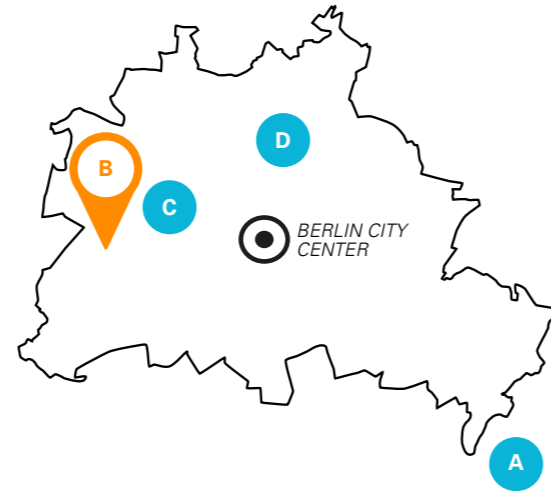

BERLIN WESTEND

AGES 14-17

In this summer camp you can choose between 4 or 5 lessons of German per day.

RIGHT NEXT DOOR: THE POOL OF THE OLYMPIC STADIUM

10

DAILY ACTIVITIES
IN BERLIN

BERLIN, MUSEUM ISLAND

LOCATION