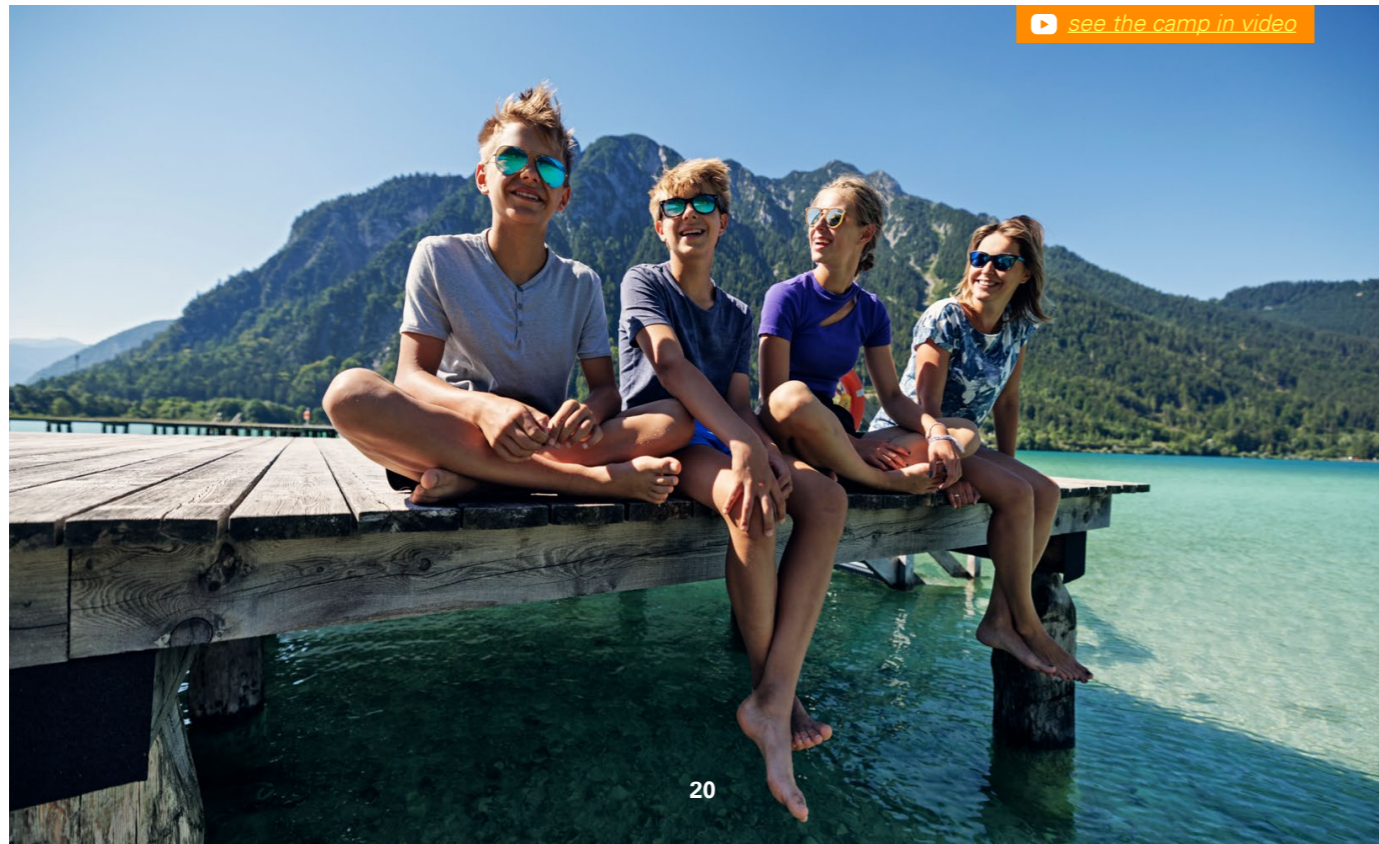

see the camp in video