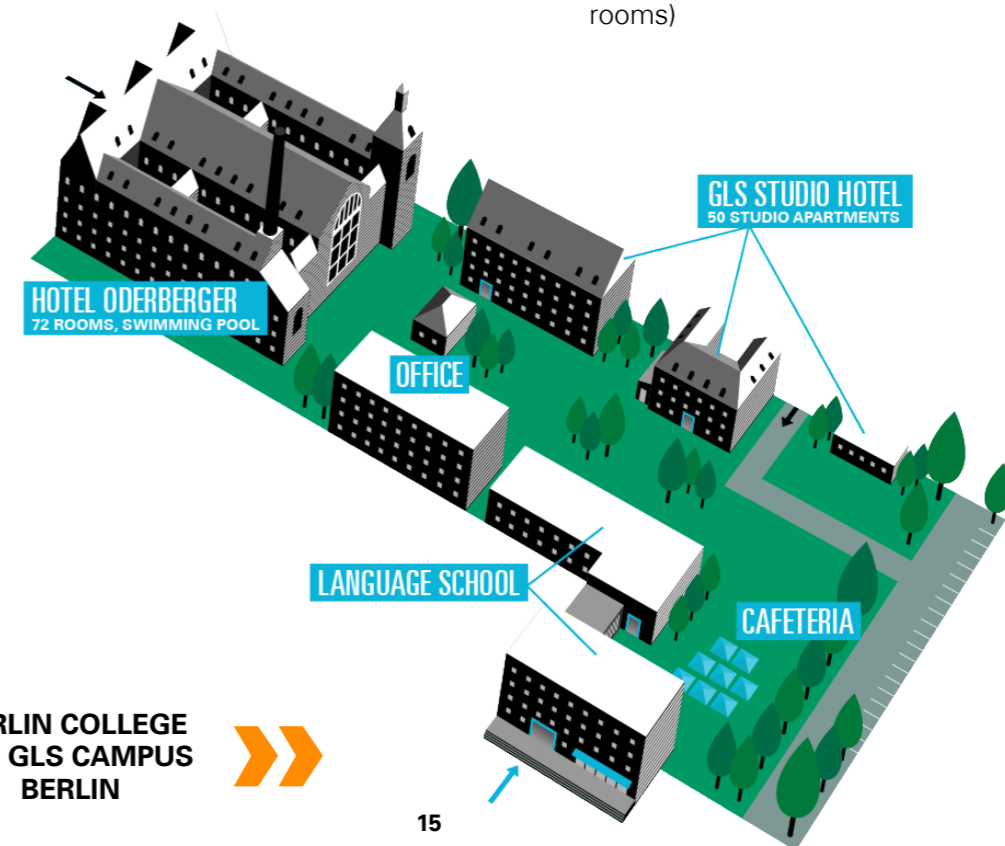

MAUERPARK, NEAR BERLIN COLLEGE

LOCATION

On the GLS Campus in Berlin, in trendy Prenzlauer Berg

CAPACITY

160 students at a time

FACILITIES

GLS campus with 60 classrooms, cantine, garden, studio apartments

GERMAN COURSE

20 lessons (in the afternoon) with max. 12 students per class on 4 levels: beginners, elementary, intermediate, advanced

ACTIVITIES & EXCURSIONS

2 daily activities & one full day trip on Saturdays

ACCOMMODATION

Either our **Studio Hotel** on campus (3-5 bed rooms) or a hostel off-campus (shared rooms)

15

LanguageCourse^{net} Book at worldwide lowest price at:

<https://www.languagecourse.net/school-gls---summer-centre-splash-blossin.php3>