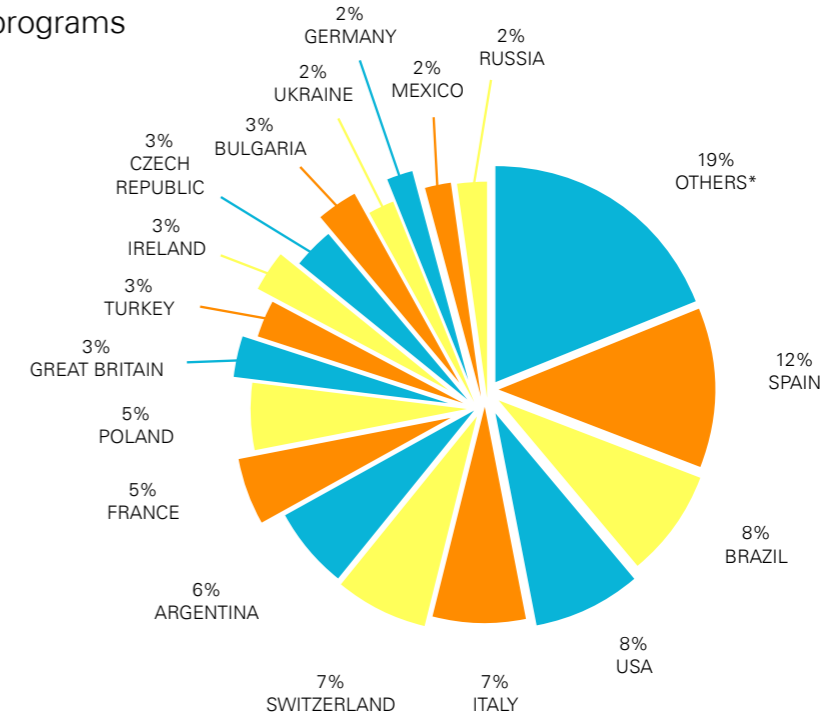

ABOUT

GLS EST. 1983

What began as a one woman show in 1983, is now a company with 170 employees and annually more than 5000 students from all over the world. [Learn more](#)

Barbara Jaeschke (center) who founded GLS in 1983, is directing it till today - together with her daughters Dr. Verena Jaeschke (left) and Dr. Reemda Jaeschke (right).

STUDENT AGES & NATIONALITIES

More than 1200 kids & teens from all over the world attend GLS programs every year.

SUMMER CAMPS IN BERLIN & MUNICH

*Others: Albania, Australia, Austria, Azerbaijan, Belarus, Belgium, Bosnia and Herzegovina, Canada, China, Colombia, Croatia, Denmark, Ecuador, Estonia, Finland, Georgia, Greece, Hongkong, Hungary, Israel, Japan, Kazakhstan, Kenya, Latvia, Lithuania, Luxembourg, Malta, Montenegro, Netherlands, North Macedonia, Norway, Pakistan, Philippines, Portugal, Romania, Serbia, Singapore, Slovakia, Slovenia, South Korea, Sweden, Switzerland, Tunisia, United Arab Emirates, Uzbekistan, Venezuela