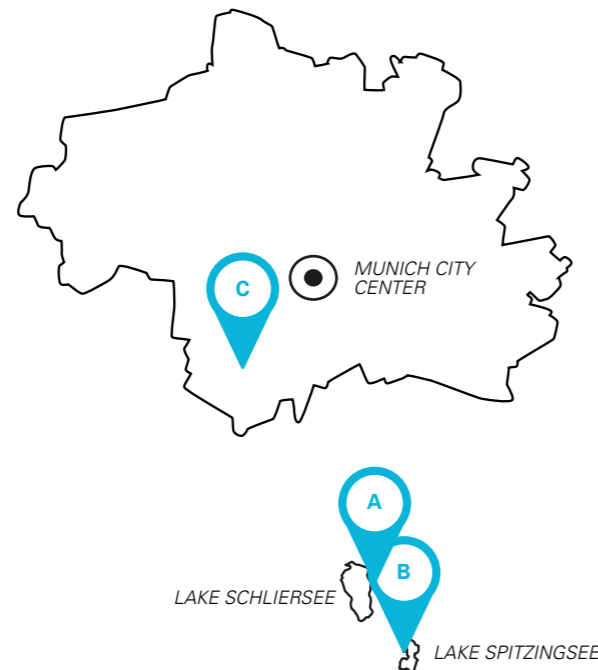

SUMMER CAMPS IN MUNICH AGES 7-17

SAMPLE WEEK

	MORNING	AFTERNOON	EVENING
SUN	Arrival* until 5pm	Introduction and language test	Welcome evening
MON	German lessons	Adventure hiking with GPS	Barbecue
TUE	German lessons	Constructing a float	Video evening
WED	German lessons	Swimming in waterfall	Games evening
THU	German lessons	Half-day excursion	Campfire
FRI	German lessons	Bike parcours	Showtime
SAT	Excursion to Munich		Evening disco
SUN	Departure* or optional excursion to Castle Neuschwanstein		*GLS arranges transfers to/from Munich station/airport

AGES FEATURES

- **A** **MUNICH YOUNG & FUN** 7-14 *English courses available as well, campus in the Bavarian Alps, 50 km south of Munich
- **B** **MUNICH ADVENTURE** 12-17 Beautiful hotel at Lake Spitzingsee, action-packed with lots of outdoor activities
- **C** **MUNICH CASTLE** 14-17 On the banks of River Isar in the city center of Munich

16

Book at worldwide lowest price at: <https://www.languagecourse.net/school-gls---summer-centre-splash-blossin.php3>

- +1 646 503 18 10
- +44 330 124 03 17
- +34 93 220 38 75
- +33 1-78416974
- +41 225 180 700
- +49 221 162 56897
- +34 720116182
- +31 858880253
- +7 4995000466
- +46 844 68 36 76
- +47 219 30 570
- +45 898 83 996
- +39 02-94751194
- +81 345 895 399
- +55 213 958 08 76
- +61 19816218990
- +43 720116182
- +48 223 988 072