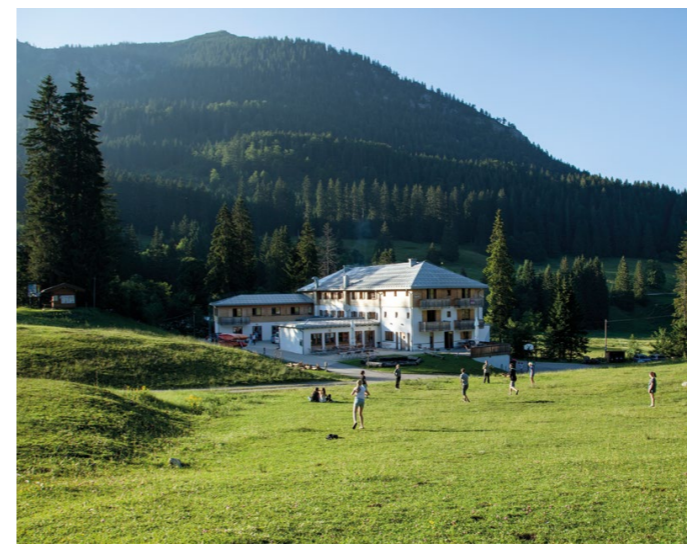

MUNICH ADVENTURE

AGES 12 -17

Munich Adventure is for students who want to explore Munich, but also love nature and being outdoors.

THE CAMP, A BEAUTIFULLY RESTORED HOTEL ON LAKE SPITZINGSEE

2 EXCURSIONS PER WEEK