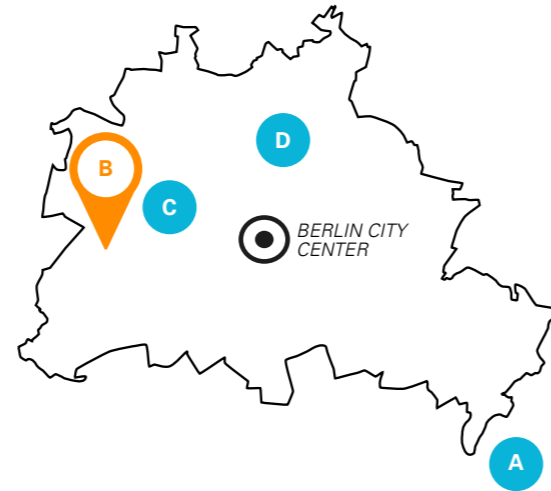

BERLIN WESTEND

AGES 14-17

In this summer camp you can choose between 4 or 5 lessons of German per day.