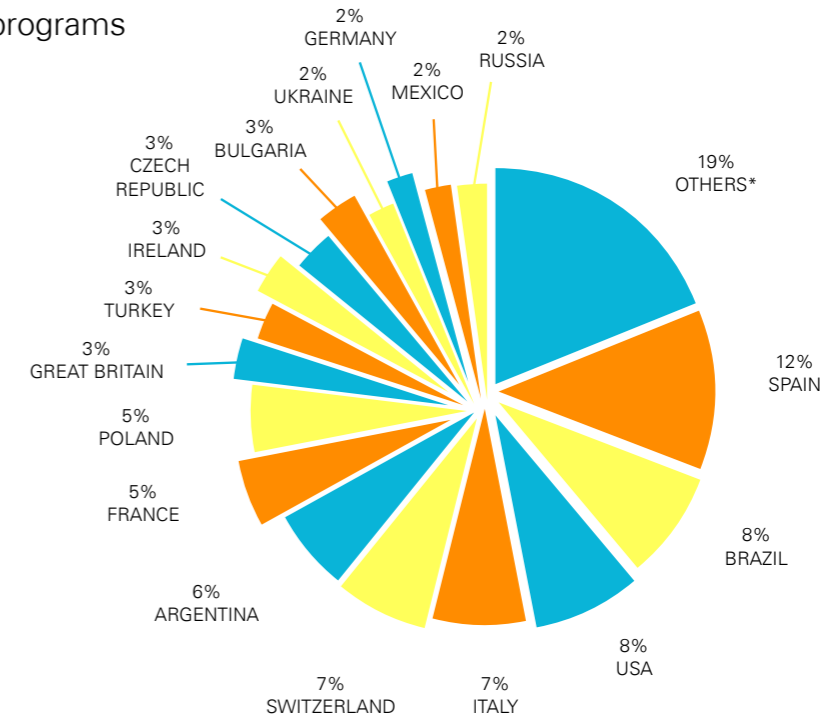

CONTENTS

STAR SCHOOL GERMANY

GLS has received the *Star School Germany* award 5 times and has been declared a SUPER STAR among the world's best language schools by Study Travel Magazine in London: [Read more about GLS](#)

ABOUT

GLS EST. 1983

What began as a one woman show in 1983, is now a company with 170 employees and annually more than 5000 students from all over the world. [Learn more](#)

Barbara Jaeschke (center) who founded GLS in 1983, is directing it till today - together with her daughters Dr. Verena Jaeschke (left) and Dr. Reemda Jaeschke (right).

STUDENT AGES & NATIONALITIES

More than 1200 kids & teens from all over the world attend GLS programs every year.

SUMMER CAMPS IN BERLIN & MUNICH

*Others: Albania, Australia, Austria, Azerbaijan, Belarus, Belgium, Bosnia and Herzegovina, Canada, China, Colombia, Croatia, Denmark, Ecuador, Estonia, Finland, Georgia, Greece, Hongkong, Hungary, Israel, Japan, Kazakhstan, Kenya, Latvia, Lithuania, Luxembourg, Malta, Montenegro, Netherlands, North Macedonia, Norway, Pakistan, Philippines, Portugal, Romania, Serbia, Singapore, Slovakia, Slovenia, South Korea, Sweden, Switzerland, Tunisia, United Arab Emirates, Uzbekistan, Venezuela