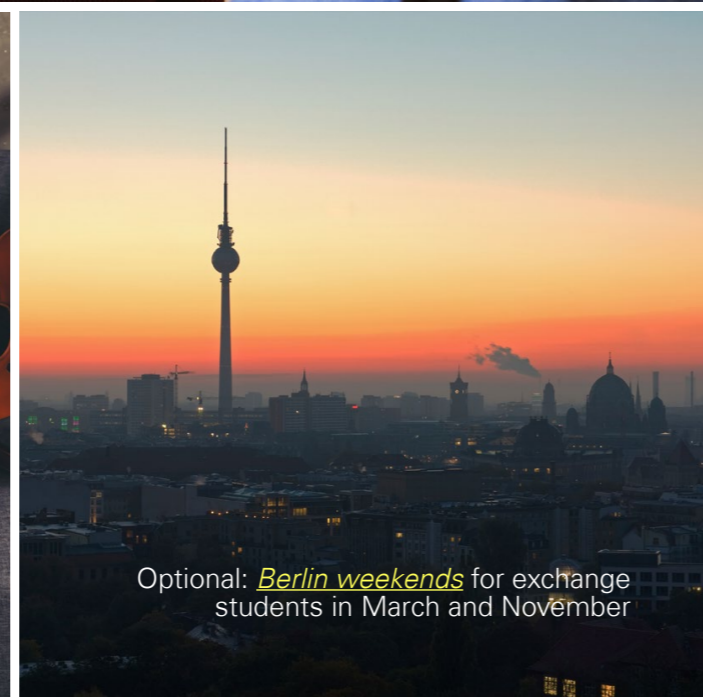

Optional: [Berlin weekends](#) for exchange students in March and November

» AGES

- Day schools: 14-17 years
- Boarding schools: 11-17 years

» DURATION

- Day schools: 2-11 months
- Boarding schools: min. 1 year

» STARTING DATES

- Stays of 6 months or more: February or August
- Shorter stays: Anytime all year round

» REQUIREMENTS

- German on level A2 (upper elementary)
- or preparatory German course at the GLS German Language School in Berlin