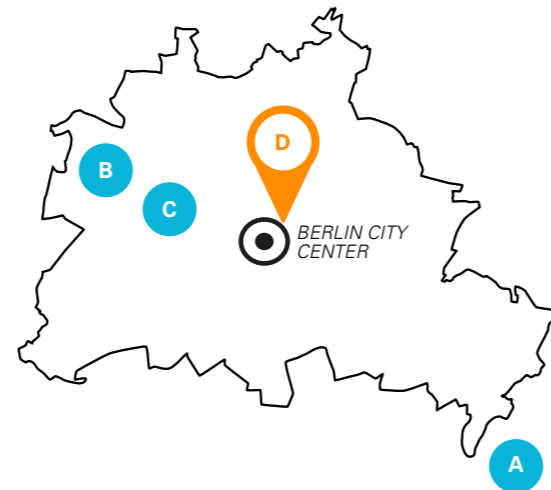

BERLIN COLLEGE

AGES 16 -18

The college is for mature students: GLS guides are around, but students are free to venture out on their own or with their classmates.

see the camp in video