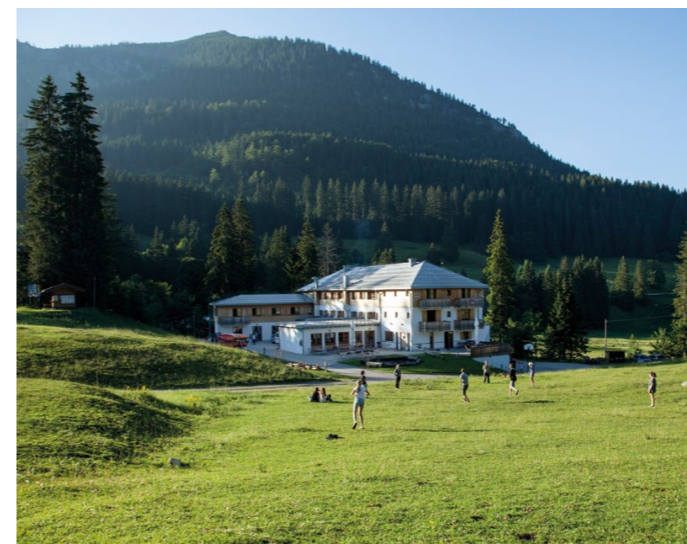

MUNICH ADVENTURE

AGES 12 -17

Munich Adventure is for students who want to explore Munich, but also love nature and being outdoors.

THE CAMP, A BEAUTIFULLY RESTORED HOTEL ON LAKE SPITZINGSEE

MUNICH

2 EXCURSIONS PER WEEK