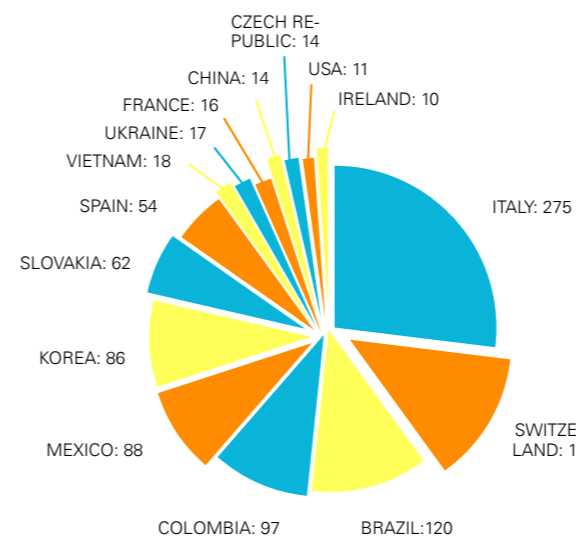

ABOUT

GLS EST. 1983

What began as a one woman show in 1983, is now a company with 170 employees and annually more than 5000 students from all over the world. [Learn more](#)

Barbara Jaeschke (center) who founded GLS in 1983, is directing it till today - together with her daughters Dr. Verena Jaeschke (left) and Dr. Reemda Jaeschke (right).

STUDENT AGES & NATIONALITIES

More than 1200 kids & teens from all over the world attend GLS programs every year.

SUMMER CAMPS IN BERLIN & MUNICH

*Others: Albania, Australia, Austria, Azerbaijan, Belarus, Belgium, Bosnia and Herzegovina, Canada, China, Colombia, Croatia, Denmark, Ecuador, Estonia, Finland, Georgia, Greece, Hongkong, Hungary, Israel, Japan, Kazakhstan, Kenya, Latvia, Lithuania, Luxembourg, Malta, Montenegro, Netherlands, North Macedonia, Norway, Pakistan, Philippines, Portugal, Romania, Serbia, Singapore, Slovakia, Slovenia, South Korea, Sweden, Switzerland, Tunisia, United Arab Emirates, Uzbekistan, Venezuela

GLS PORTFOLIO

FOR JUNIORS

- Summer Camps in Berlin
- Summer Camps in Munich
- High School stays in Germany

FOR ADULTS

- German courses (Berlin & online)
- Internships in Berlin
- University Pathway Germany

» Find student profiles in « the [GLS Community!](#)

HIGH SCHOOL 2016-2023

> 10 STUDENTS

< 10 STUDENTS

WHY GLS – UNIQUE SELLING POINTS

- » 5 time winner of the [Star School Germany](#) award
- » 4 decades of experience
- » Wide age range: 7 to 18
- » Summer camps in attractive and metropolitan regions: Berlin and Munich