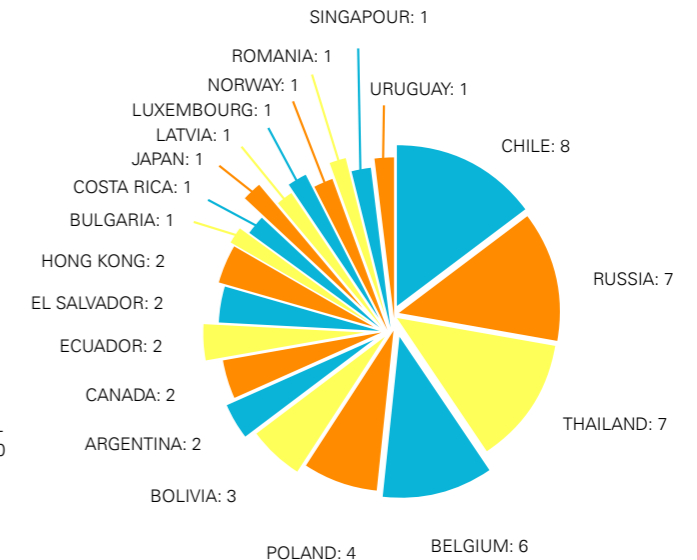

STUDENT AGES & NATIONALITIES

More than 1200 kids & teens from all over the world attend GLS programs every year.

SUMMER CAMPS IN BERLIN & MUNICH

*Others: Albania, Australia, Austria, Azerbaijan, Belarus, Belgium, Bosnia and Herzegovina, Canada, China, Colombia, Croatia, Denmark, Ecuador, Estonia, Finland, Georgia, Greece, Hongkong, Hungary, Israel, Japan, Kazakhstan, Kenya, Latvia, Lithuania, Luxembourg, Malta, Montenegro, Netherlands, North Macedonia, Norway, Pakistan, Philippines, Portugal, Romania, Serbia, Singapore, Slovakia, Slovenia, South Korea, Sweden, Switzerland, Tunisia, United Arab Emirates, Uzbekistan, Venezuela

GLS PORTFOLIO

FOR JUNIORS

- Summer Camps in Berlin
- Summer Camps in Munich
- High School stays in Germany

FOR ADULTS

- German courses (Berlin & online)
- Internships in Berlin
- University Pathway Germany

» Find student profiles in « the [GLS Community!](#)

HIGH SCHOOL 2016-2023

> 10 STUDENTS

< 10 STUDENTS

WHY GLS – UNIQUE SELLING POINTS

- » 5 time winner of the [Star School Germany](#) award
- » 4 decades of experience
- » Wide age range: 7 to 18
- » Summer camps in attractive and metropolitan regions: Berlin and Munich