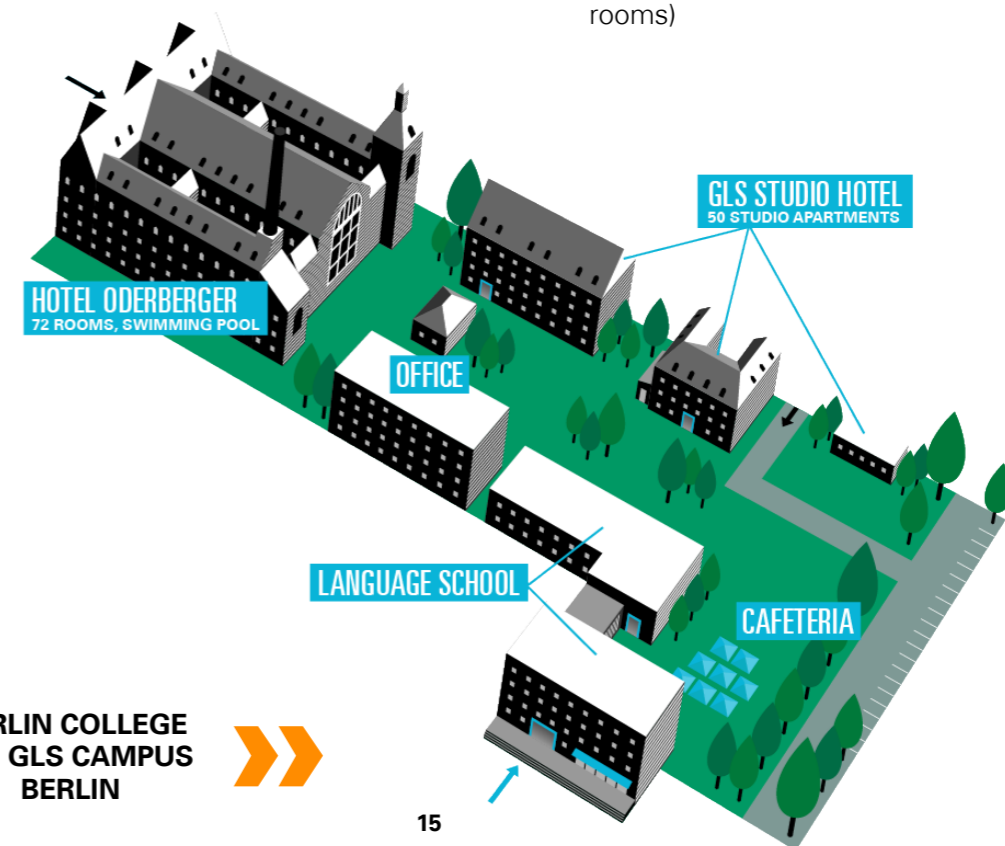

MAUERPARK, NEAR BERLIN COLLEGE

LOCATION

On the GLS Campus in Berlin, in trendy Prenzlauer Berg

CAPACITY

160 students at a time

FACILITIES

GLS campus with 60 classrooms, cantine, garden, studio apartments

GERMAN COURSE

20 lessons (in the afternoon) with max. 12 students per class on 4 levels: beginners, elementary, intermediate, advanced

ACTIVITIES & EXCURSIONS

2 daily activities & one full day trip on Saturdays

ACCOMMODATION

Either our **Studio Hotel** on campus (3-5 bed rooms) or a hostel off-campus (shared rooms)

LanguageCourse^{net} Book at worldwide lowest price at:

<https://www.languagecourse.net/school-gls---summer-centre-munich.php3>