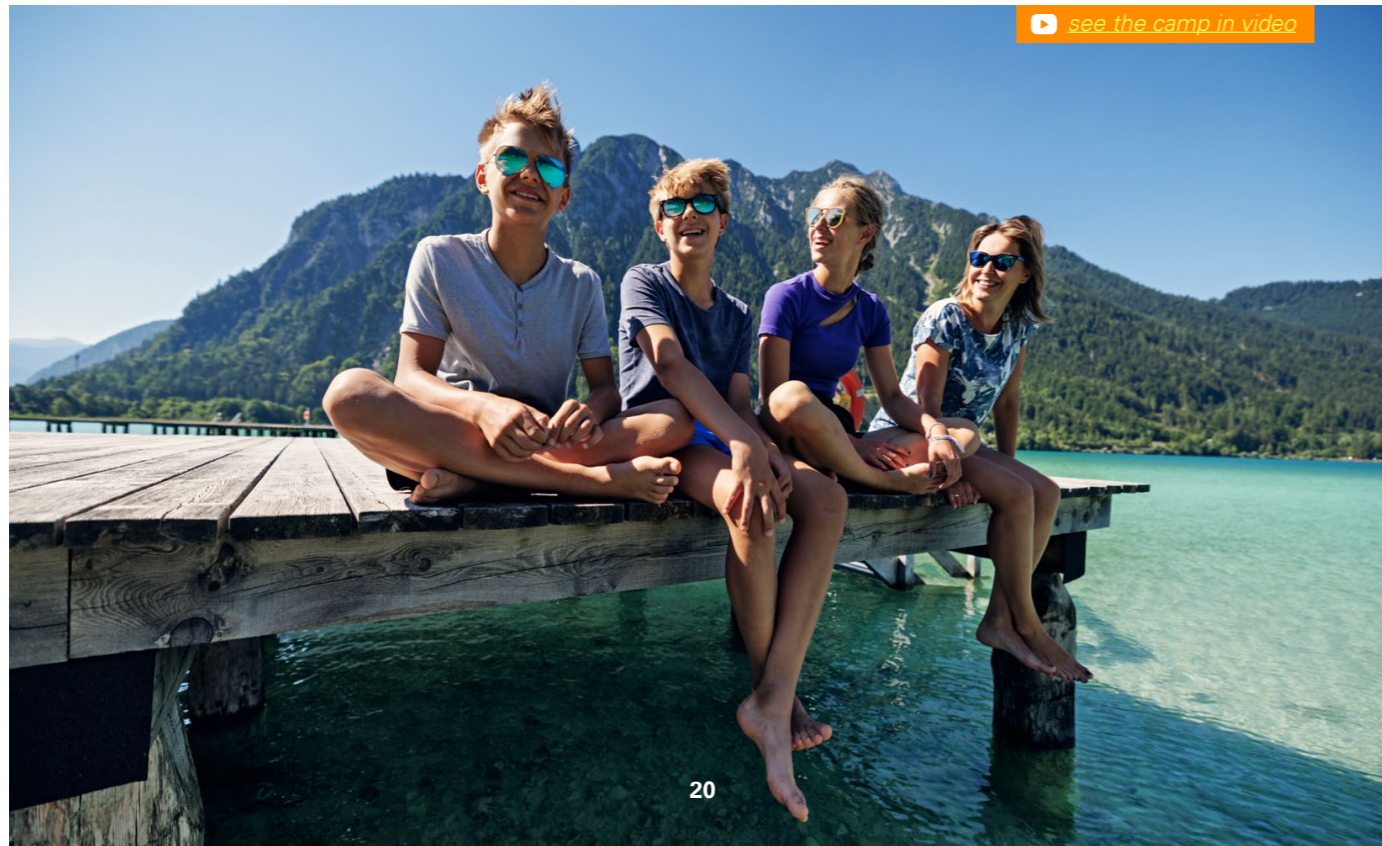

see the camp in video

20