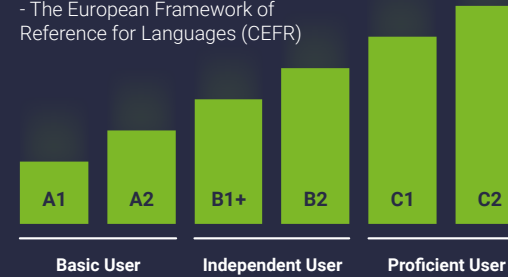

CEFR Progression Table

Levels of English, French, German - The European Framework of Reference for Languages (CEFR)