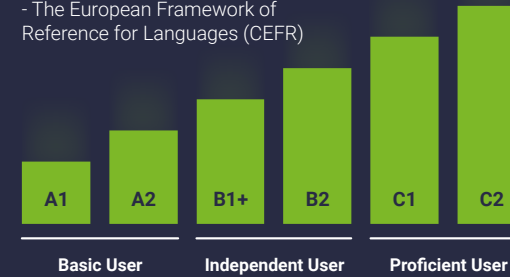

CEFR Progression Table

Levels of English, French, German - The European Framework of Reference for Languages (CEFR)