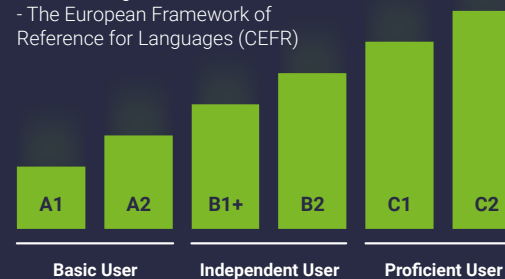

CEFR Progression Table

Levels of English, French, German - The European Framework of Reference for Languages (CEFR)