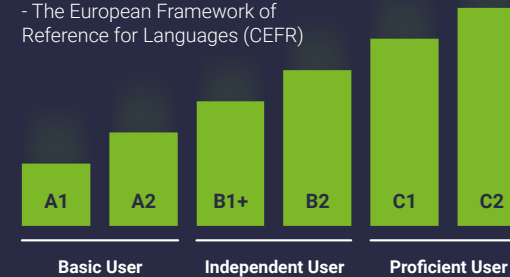

CEFR Progression Table

Levels of English, French, German - The European Framework of Reference for Languages (CEFR)