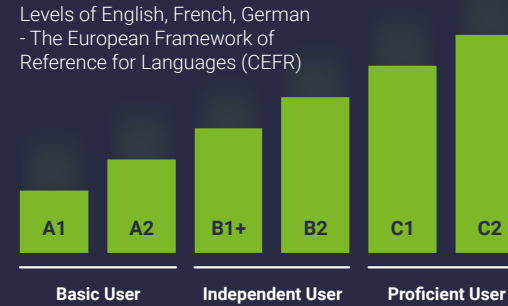

CEFR Progression Table

EP Progression table

Level	CEFR	Description	General English	One to One	English for Business	IELTS Preparation	Business Certificates	Diploma in Business	English for Finance	Cambridge Exam Prep
Beginner	A1									
Elementary	A1	Can understand some words and very basic expressions.	✓	✓						
Pre - Intermediate	B1	Can manage basic phrases and expressions.	✓	✓						
Intermediate	B1+	Can speak more freely but still limited in grammar and vocabulary.	✓	✓	✓	✓	✓	✓	✓	✓
Upper Intermediate	B2	Can grasp everyday phrases and expressions with better grammar and vocabulary.	✓	✓	✓	✓	✓	✓	✓	✓
Advanced	C1	Is comfortable in managing complex texts and speaking in different settings.	✓	✓	✓	✓	✓	✓	✓	✓
Proficient	C2	Is fully competent, fluent and sophisticated as an English speaker.	✓	✓	✓	✓	✓	✓	✓	✓

LanguageCourse.net Book at worldwide lowest price at: <https://www.languagecourse.net/school-english-path-london.php3>

+1 646 503 18 10
+31 858880253

+44 330 124 03 17
+7 4995000466

+34 93 220 38 75
+46 844 68 36 76

+81 (50) 50507957

+33 1-78416974
+47 219 30 570

+55 213 958 08 76

+41 225 180 700
+45 898 83 996

+86 183 2705 9463

+49 221 747 40042
+39 800 934 127

+43 720116182
+48 223 988 072