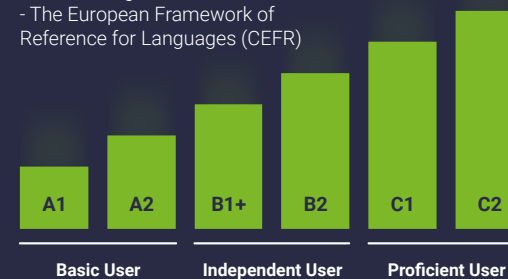

CEFR Progression Table

Levels of English, French, German - The European Framework of Reference for Languages (CEFR)