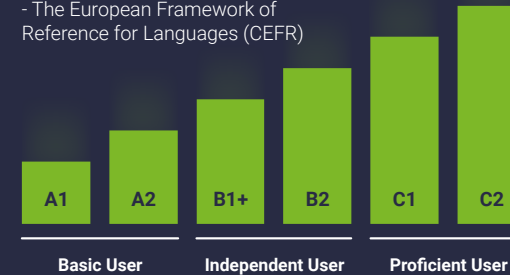

CEFR Progression Table

Levels of English, French, German - The European Framework of Reference for Languages (CEFR)