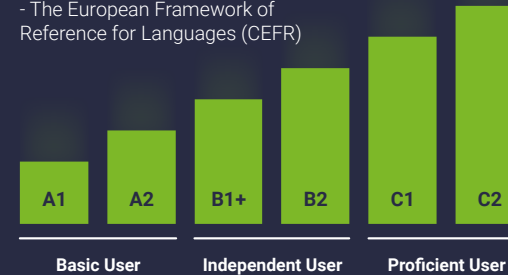

CEFR Progression Table

Levels of English, French, German - The European Framework of Reference for Languages (CEFR)