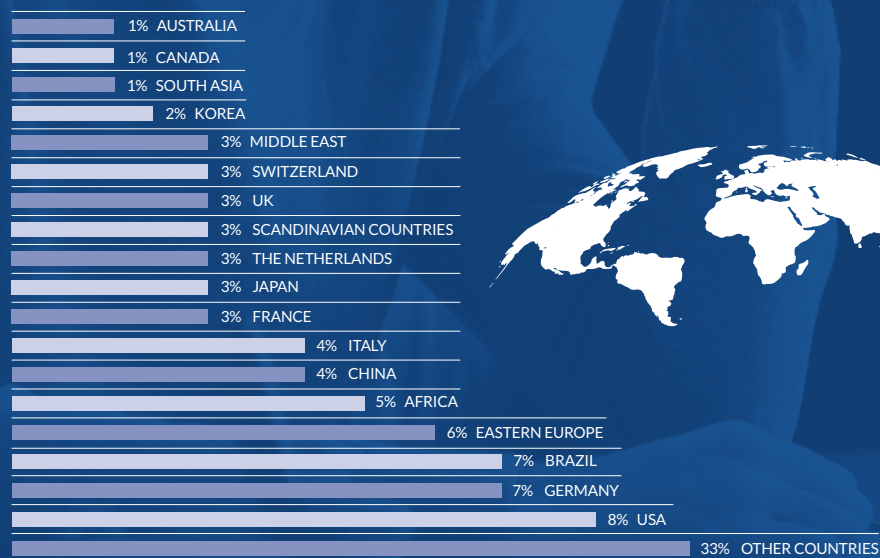

TOP 10 REASONS TO STUDY SPANISH WITH ENFOREX

Programs for all ages

Specialized Programs for all ages: kids and teens, university students, adults, seniors, executives and professionals. Divided into different programs, campuses and destinations.

- **11** Spanish Language Campuses in Spain
- **21** Destinations in Latin America
- **8** International Summer Camps

40,000 + students from over 80 nationalities per year

LanguageCourse^{net} Book at worldwide lowest price at:
<https://www.languagecourse.net/school-enforex-barcelona.php3>

+1 646 503 18 10	+44 330 124 03 17	+34 93 220 38 75	+33 1-78416974	+41 225 180 700	+49 221 747 40042	+43 720116182
+31 858880253	+7 4995000466	+46 844 68 36 76	+47 219 30 570	+45 898 83 996	+39 800 934 127	+48 223 988 072
		+81 (50) 50507957	+55 213 958 08 76	+86 183 2705 9463		

LanguageCourse^{net} Book at worldwide lowest price at:
<https://www.languagecourse.net/school-enforex-international-summer-centre-salamanca.php3>

+1 646 503 18 10	+44 330 124 03 17	+34 93 220 38 75	+33 1-78416974	+41 225 180 700	+49 221 747 40042	+43 720116182
+31 858880253	+7 4995000466	+46 844 68 36 76	+47 219 30 570	+45 898 83 996	+39 800 934 127	+48 223 988 072
		+81 (50) 50507957	+55 213 958 08 76	+86 183 2705 9463