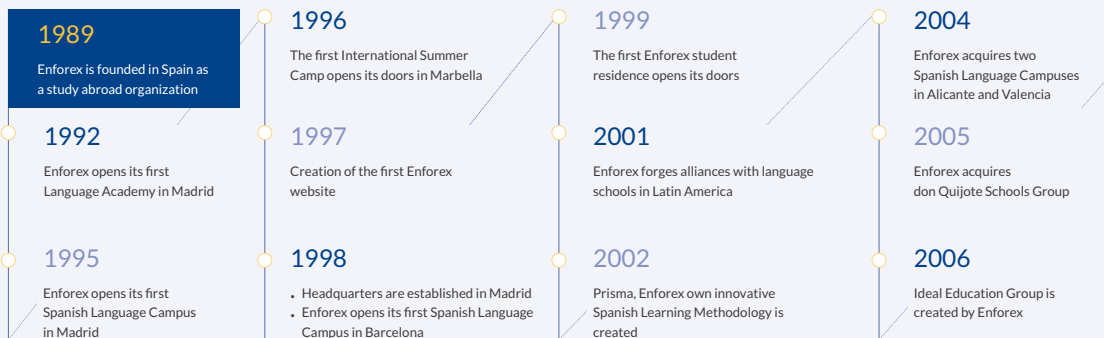

Enforex

Since 1989

THE SOUL OF SPANISH

LEARN SPANISH

SPAIN AND LATIN AMERICA

ON CAMPUS AND ONLINE YEAR-ROUND

The Leading Spanish Language Institute

32 destinations in Spain and Latin America

Internationally recognized as the leader in teaching Spanish as a foreign language

Carlos Anadón | CEO

For the past 34 years, we have inspired students from all ages and nationalities to live their dreams by discovering a new language and culture. Our goal is to open your pathway to a global future where knowing Spanish will provide you with endless professional opportunities and unique personal experiences.

You will be part of our student-centered Enforex community from the start. Every year over 40,000 students with more than 80 nationalities study Spanish with us in one of our 40 campuses in Spain and Latin America. This is the ideal environment to forge friendships that will last a lifetime.

Join us and see for yourself why Enforex is a unique place and experience!

ENFOREX THROUGH THE YEARS

LanguageCourse.net Book at worldwide lowest price at:
<https://www.languagecourse.net/school-enforex-barcelona.php3>