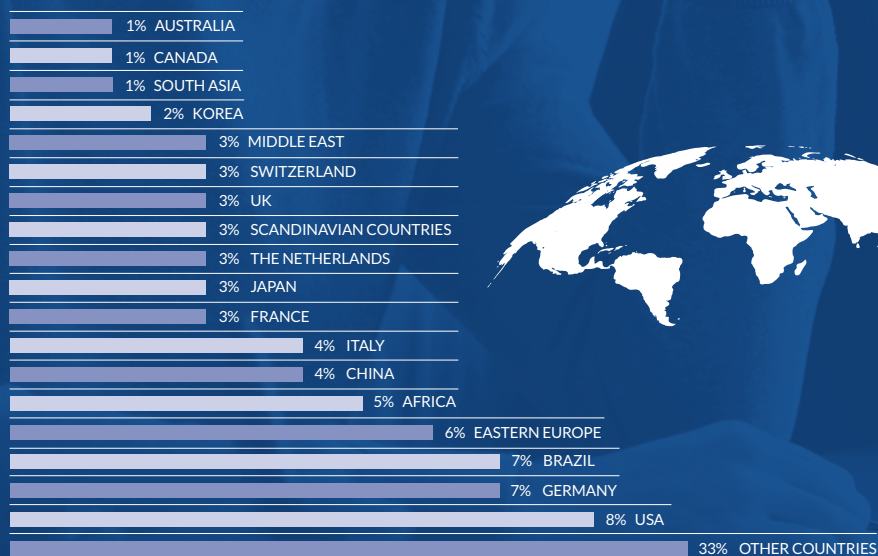

TOP 10 REASONS TO STUDY SPANISH WITH ENFOREX

Programs for all ages

Specialized Programs for all ages: kids and teens, university students, adults, seniors, executives and professionals. Divided into different programs, campuses and destinations.

11 Spanish Language Campuses in Spain

21 Destinations in Latin America

8 International Summer Camps

40,000 + students from over 80 nationalities per year

LanguageCourse^{net} Book at worldwide lowest price at:
<https://www.languagecourse.net/school-enforex-barcelona.php3>

- 🇺🇸 +1 646 503 18 10
- 🇬🇧 +44 330 124 03 17
- 🇪🇸 +34 93 220 38 75
- 🇫🇷 +33 1-78416974
- 🇨🇭 +41 225 180 700
- 🇩🇪 +49 221 747 40042
- 🇮🇹 +43 720116182
- 🇺🇸 +31 858880253
- 🇧🇷 +7 4995000466
- 🇩🇪 +46 844 68 36 76
- 🇩🇪 +47 219 30 570
- 🇨🇭 +45 898 83 996
- 🇮🇹 +39 800 934 127
- 🇮🇹 +48 223 988 072
- 🇨🇦 +81 (50) 50507957
- 🇻🇳 +55 213 958 08 76
- 🇨🇭 +86 183 2705 9463

LanguageCourse^{net} Book at worldwide lowest price at:
<https://www.languagecourse.net/school-enforex-international-summer-centre-madrid.php3>

- 🇺🇸 +1 646 503 18 10
- 🇬🇧 +44 330 124 03 17
- 🇪🇸 +34 93 220 38 75
- 🇫🇷 +33 1-78416974
- 🇨🇭 +41 225 180 700
- 🇩🇪 +49 221 747 40042
- 🇮🇹 +43 720116182
- 🇺🇸 +31 858880253
- 🇧🇷 +7 4995000466
- 🇩🇪 +46 844 68 36 76
- 🇩🇪 +47 219 30 570
- 🇨🇭 +45 898 83 996
- 🇮🇹 +39 800 934 127
- 🇮🇹 +48 223 988 072
- 🇨🇦 +81 (50) 50507957
- 🇻🇳 +55 213 958 08 76
- 🇨🇭 +86 183 2705 9463