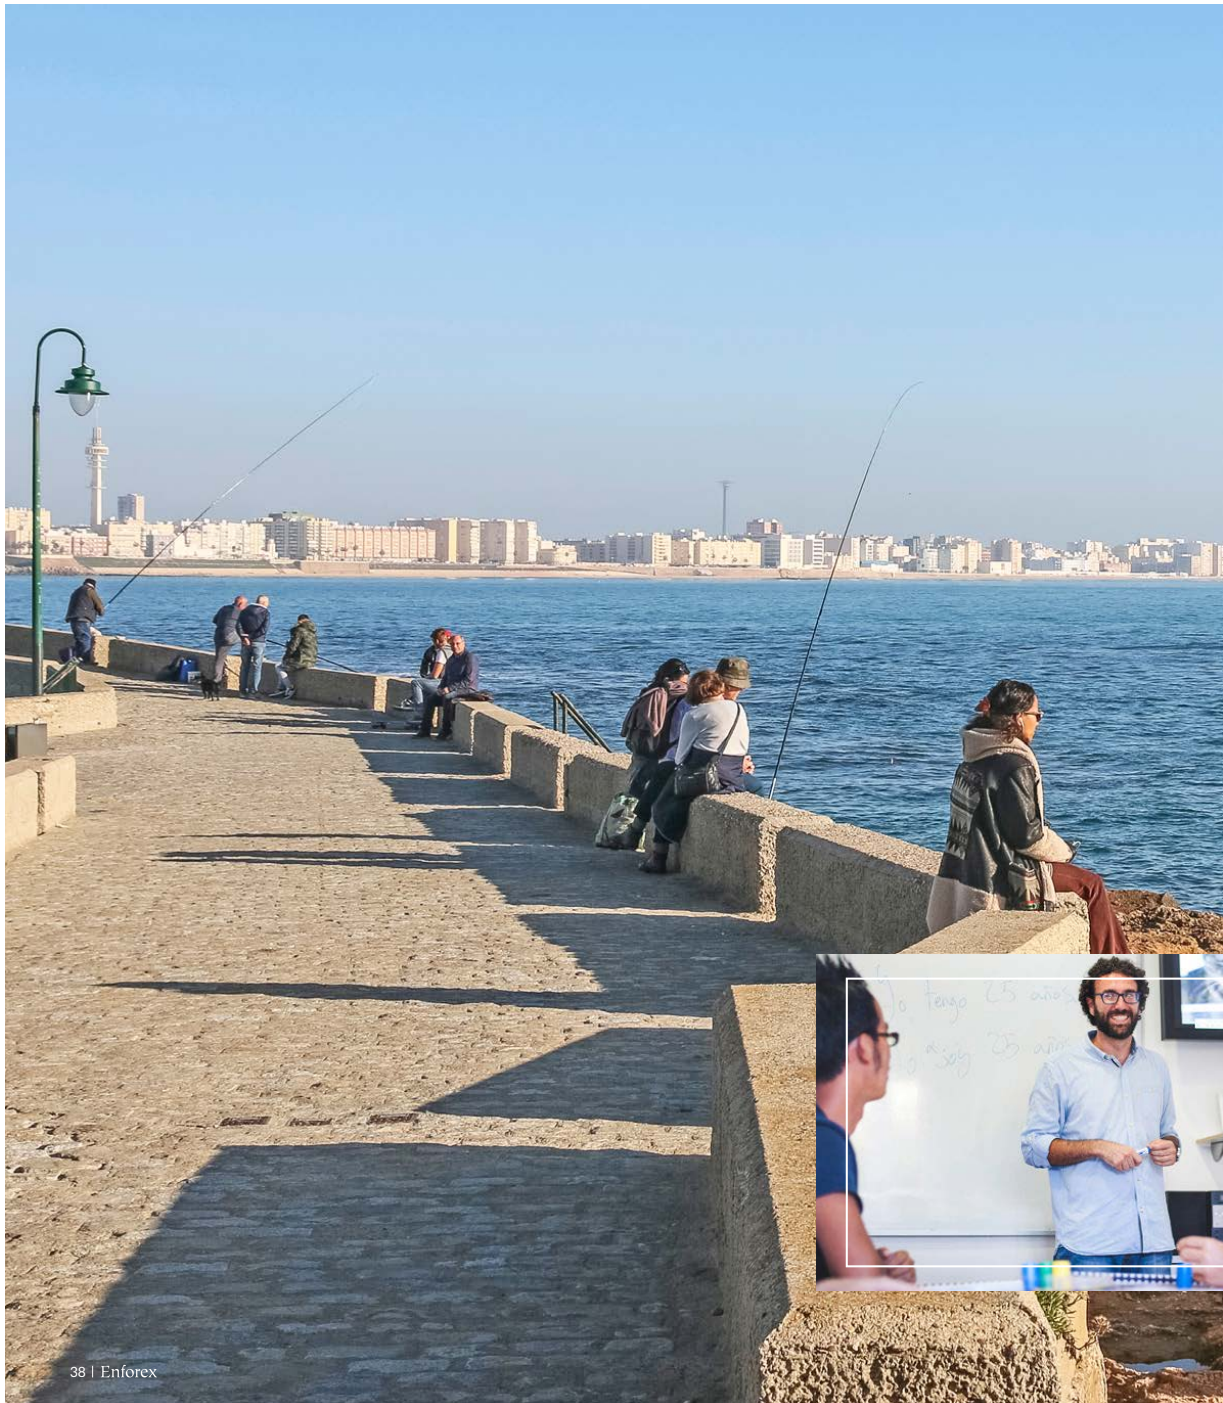

CADIZ

Founded by the Phoenicians over 3,000 years ago, Cadiz is considered to be the oldest existing city in the western world. Due to its prime location on a peninsula-island, Cadiz has long been one of Spain's premier ports. While its famously wild Carnival celebrations have certainly put Cadiz on the map, this city's biggest draw is its laid-back, easy-going atmosphere. Great beaches, sweeping views of the sea and long, palm-lined promenades complement the town's lively bars, fantastic museums, bustling commercial activity, and jaw-dropping Cathedrals typical of any prized European city. Cadiz is in a league all of its own... it's no wonder tourists and residents alike find it so hard to leave!