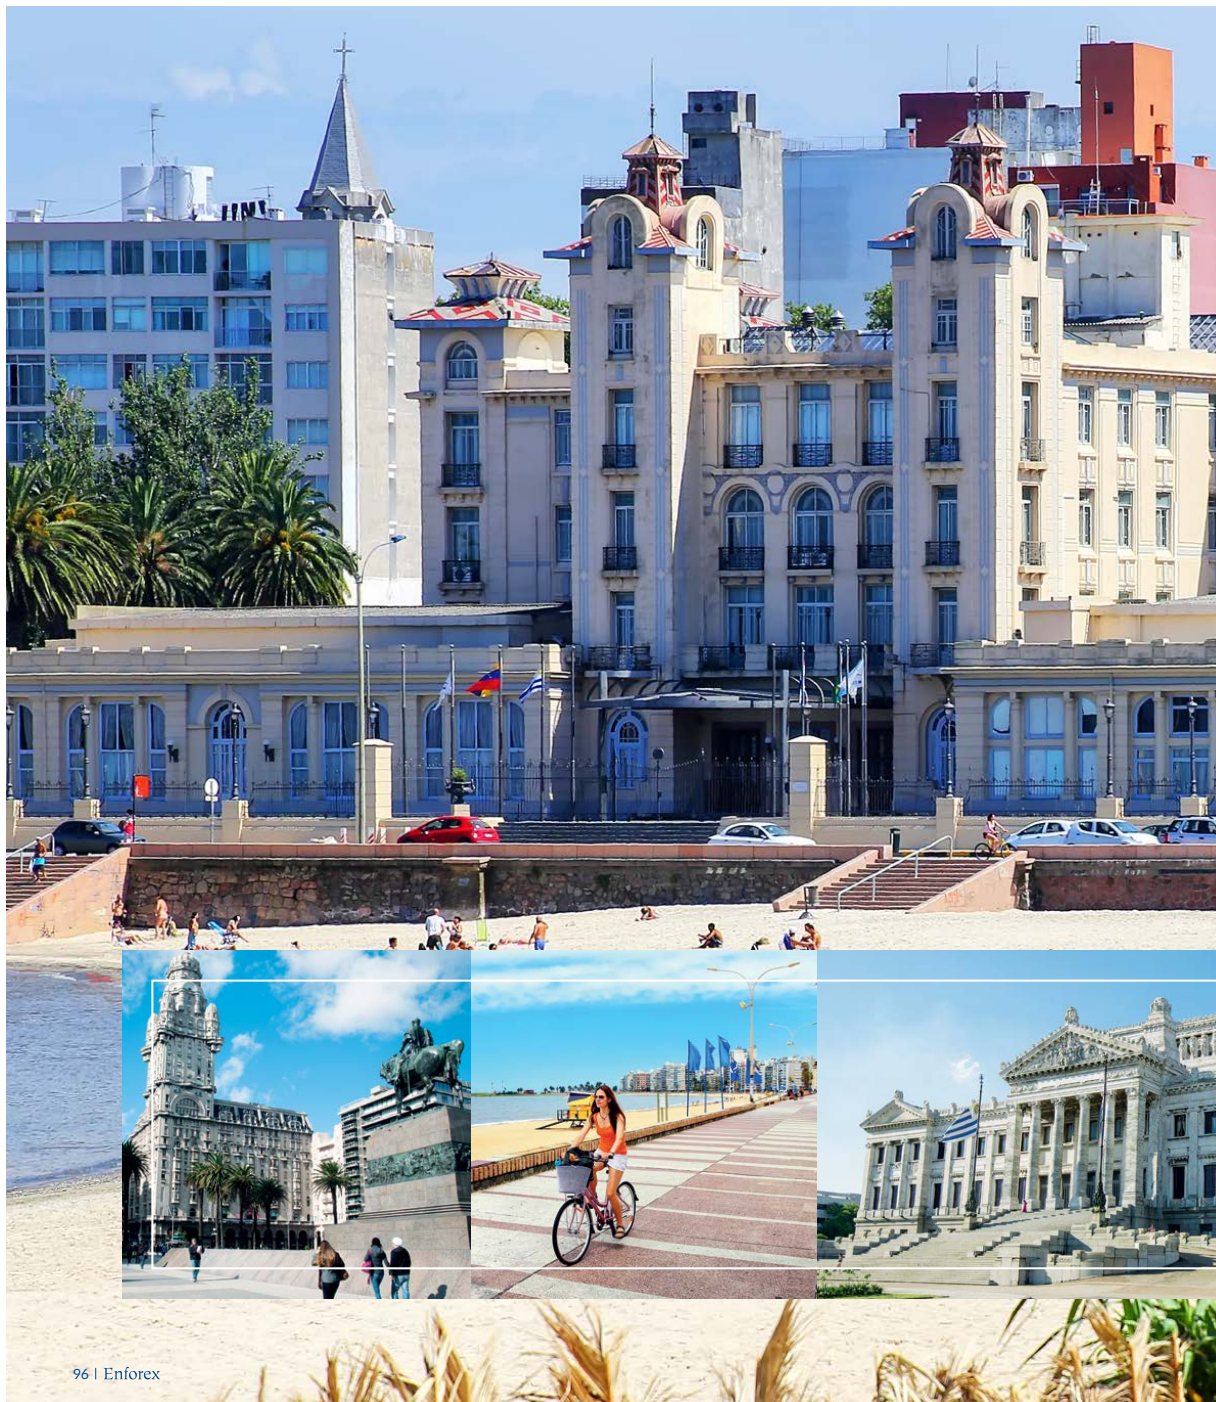

URUGUAY

The name "Uruguay" comes from the language Guaraní and has a few different translations such as "river where the bird lives," "river of the painted birds," "river of the snails," "winding river." Progressive, stable, safe and culturally sophisticated, Uruguay offers its visitors a unique experience, from the busy cosmopolitan city of Montevideo, amazing beaches at Punta del Este, picturesque Colonia, wildlife watching along the Atlantic coast... There is plenty to see and feel in Uruguay.

96 | Enforex

LanguageCourse.net Book at worldwide lowest price at:
<https://www.languagecourse.net/school-enforex-barcelona.php3>

+1 646 503 18 10	+44 330 124 03 17	+34 93 220 38 75	+33 1-78416974	+41 225 180 700	+49 221 747 40042	+36 21 461 16182
+31 858880253	+7 4995000466	+46 844 68 36 76	+47 219 30 570	+43 898 83 996	+39 800 934 127	+42 223 988 072
		+81 (50) 50507957	+52 213 958 08 76	+86 183 2705 9463		

LanguageCourse.net Book at worldwide lowest price at:
<https://www.languagecourse.net/school-enforex-international-summer-centre-madrid.php3>

+1 646 503 18 10	+44 330 124 03 17	+34 93 220 38 75	+33 1-78416974	+41 225 180 700	+49 221 747 40042	+36 21 461 16182
+31 858880253	+7 4995000466	+46 844 68 36 76	+47 219 30 570	+43 898 83 996	+39 800 934 127	+42 223 988 072
		+81 (50) 50507957	+52 213 958 08 76	+86 183 2705 9463