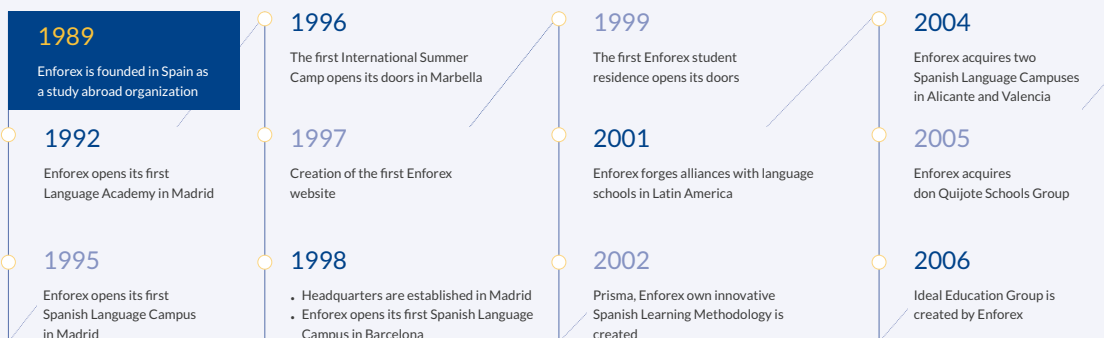

Enforex

Since 1989

THE SOUL OF SPANISH **LEARN SPANISH** SPAIN AND LATIN AMERICA ON CAMPUS AND ONLINE YEAR-ROUND

The Leading Spanish Language Institute

32 destinations in Spain and Latin America

 Book at worldwide lowest price at:
<https://www.languagecourse.net/school-enforex-barcelona.php3>

Internationally recognized as the leader in teaching Spanish as a foreign language

Carlos Anadón | CEO

For the past 34 years, we have inspired students from all ages and nationalities to live their dreams by discovering a new language and culture. Our goal is to open your pathway to a global future where knowing Spanish will provide you with endless professional opportunities and unique personal experiences.

You will be part of our student-centered Enforex community from the start. Every year over 40,000 students with more than 80 nationalities study Spanish with us in one of our 40 campuses in Spain and Latin America. This is the ideal environment to forge friendships that will last a lifetime.

Join us and see for yourself why Enforex is a unique place and experience!

ENFOREX THROUGH THE YEARS

LanguageCourse.net Book at worldwide lowest price at:
<https://www.languagecourse.net/school-enforex-barcelona.php3>