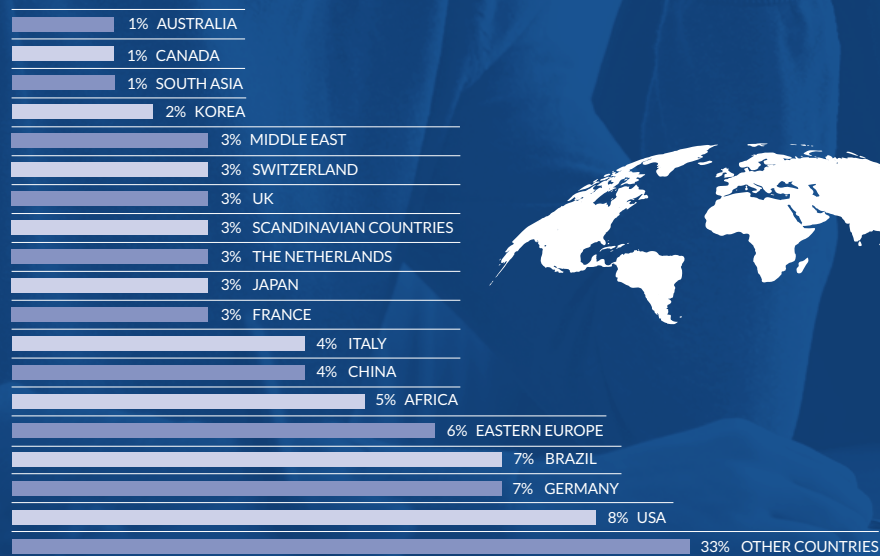

TOP 10 REASONS TO STUDY SPANISH WITH ENFOREX

Programs for all ages

Specialized Programs for all ages: kids and teens, university students, adults, seniors, executives and professionals. Divided into different programs, campuses and destinations.

- **11** Spanish Language Campuses in Spain
- **21** Destinations in Latin America
- **8** International Summer Camps

40,000 + students from over 80 nationalities per year

LanguageCourse^{net} Book at worldwide lowest price at:
<https://www.languagecourse.net/school-enforex-barcelona.php3>

+1 646 503 18 10	+44 330 124 03 17	+34 93 220 38 75	+33 1-78416974	+41 225 180 700	+49 221 747 40042	+43 720116182
+31 858880253	+7 4995000466	+46 844 68 36 76	+47 219 30 570	+45 898 83 996	+39 800 934 127	+48 223 988 072
		+81 (50) 50507957	+55 213 958 08 76	+86 183 2705 9463		

LanguageCourse^{net} Book at worldwide lowest price at:
<https://www.languagecourse.net/school-enforex-international-summer-centre-madrid.php3>

+1 646 503 18 10	+44 330 124 03 17	+34 93 220 38 75	+33 1-78416974	+41 225 180 700	+49 221 747 40042	+43 720116182
+31 858880253	+7 4995000466	+46 844 68 36 76	+47 219 30 570	+45 898 83 996	+39 800 934 127	+48 223 988 072
		+81 (50) 50507957	+55 213 958 08 76	+86 183 2705 9463