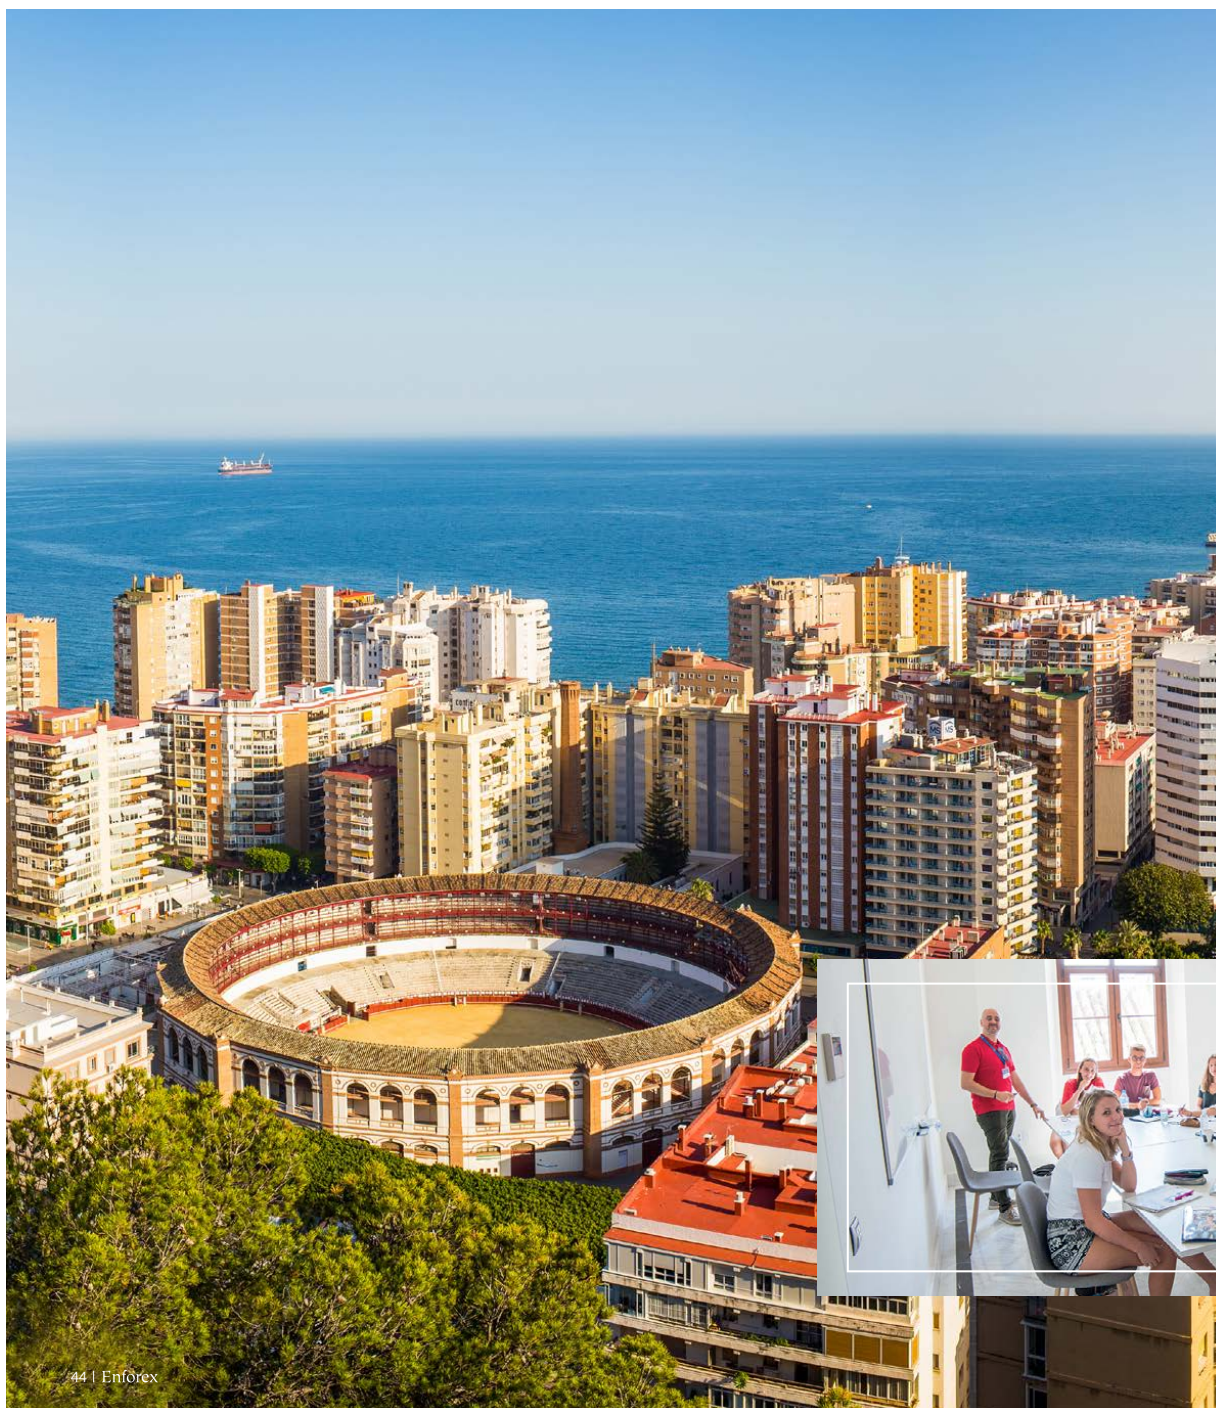

MALAGA

Malaga is Spain at its best: sunny, lively and fun. You'll wake up to clear blue skies, the golden sun and the refreshing scent of green palm tree leaves and the Mediterranean's salty air. It is a city where you can explore ancient ruins and go out for an avant-garde meal all in the same day. It has been reinvented in recent years without losing any of its history or old-world charm. From clapping your hands and swishing your skirts (or stomping your feet) along with the jaw dropping flamenco you'll see; to savoring a cup of gazpacho so bursting with flavor you wouldn't believe it's made from so few ingredients; to exploring the incredible Spanish art at the museums that fill the city; to getting your hands dirty on a hike into the beautiful surrounding hills... Malaga is a place that will exhilarate you as you learn Spanish.

44 | Enforex

LanguageCourse.net Book at worldwide lowest price at:
<https://www.languagecourse.net/school-enforex-barcelona.php3>

+1 646 503 18 10	+44 330 124 03 17	+34 93 220 38 75	+33 1-78416974	+41 225 180 700	+49 221 747 40042	+43 720116182
+31 858880253	+7 4995000466	+46 844 68 36 76	+47 219 30 570	+45 898 83 996	+39 800 934 127	+48 223 988 072
		+81 (50) 50507957	+55 213 958 08 76	+86 183 2705 9463		

LanguageCourse.net Book at worldwide lowest price at:
<https://www.languagecourse.net/school-enforex-international-summer-centre-madrid.php3>

+1 646 503 18 10	+44 330 124 03 17	+34 93 220 38 75	+33 1-78416974	+41 225 180 700	+49 221 747 40042	+43 720116182
+31 858880253	+7 4995000466	+46 844 68 36 76	+47 219 30 570	+45 898 83 996	+39 800 934 127	+48 223 988 072
		+81 (50) 50507957	+55 213 958 08 76	+86 183 2705 9463