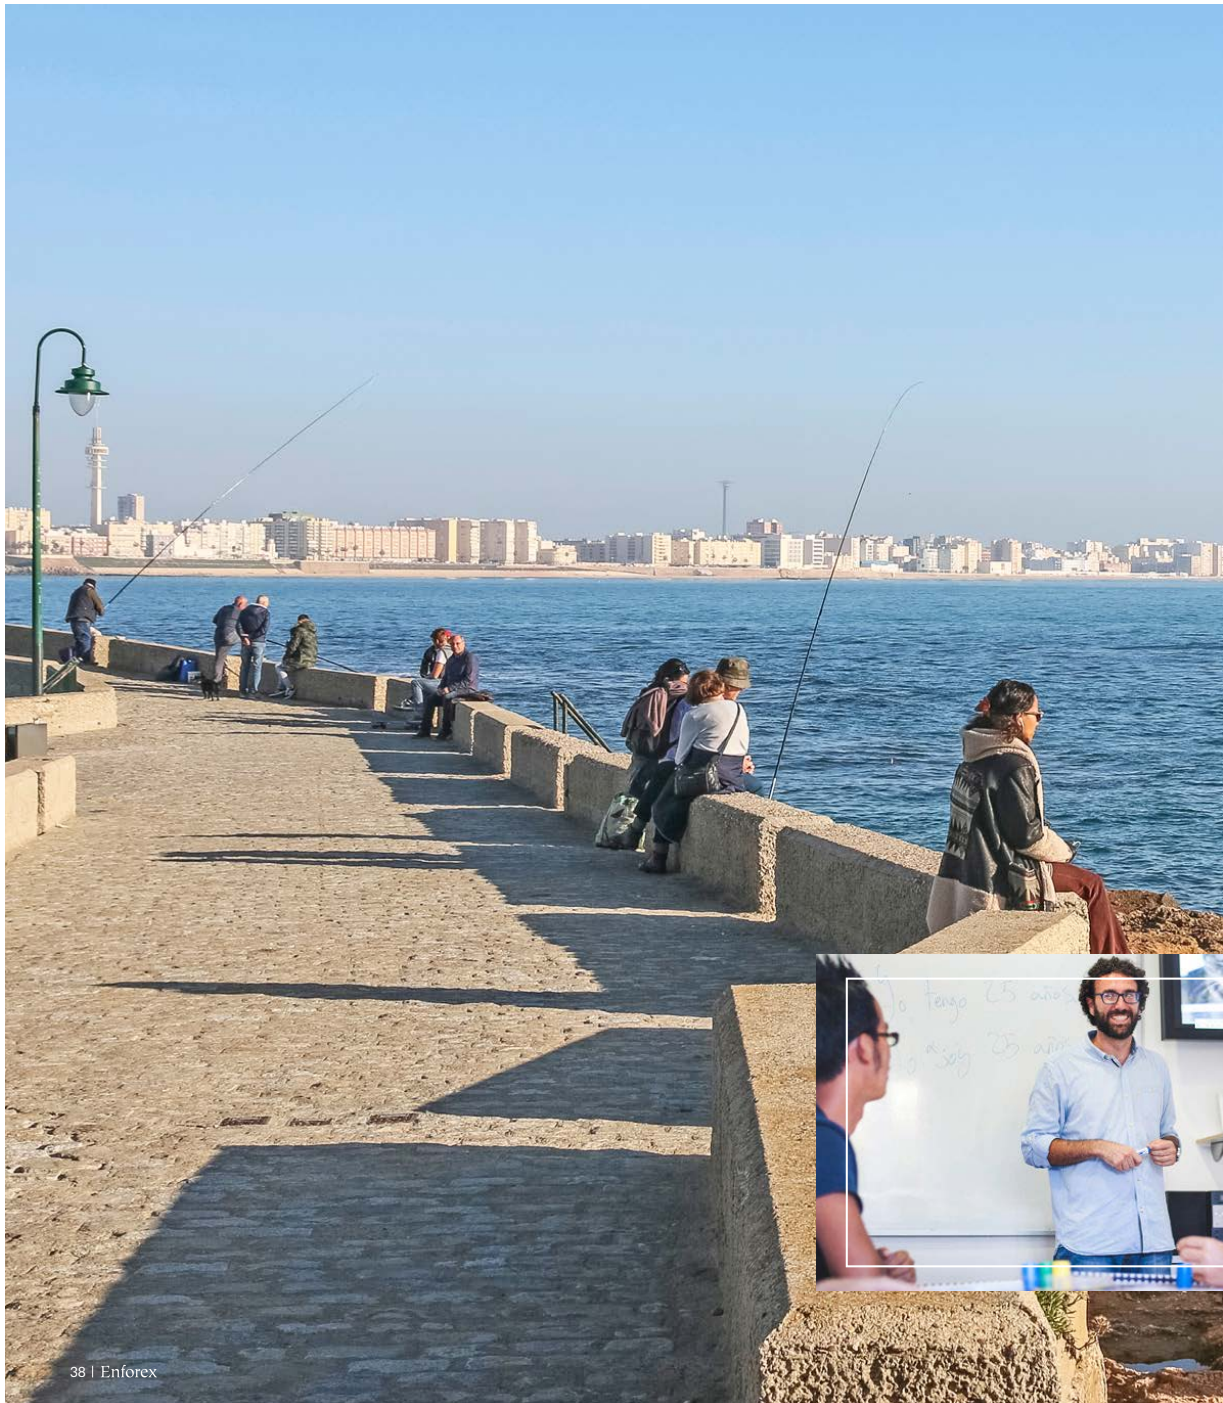

CADIZ

Founded by the Phoenicians over 3,000 years ago, Cadiz is considered to be the oldest existing city in the western world. Due to its prime location on a peninsula-island, Cadiz has long been one of Spain's premier ports. While its famously wild Carnival celebrations have certainly put Cadiz on the map, this city's biggest draw is its laid-back, easy-going atmosphere. Great beaches, sweeping views of the sea and long, palm-lined promenades complement the town's lively bars, fantastic museums, bustling commercial activity, and jaw-dropping Cathedrals typical of any prized European city. Cadiz is in a league all of its own... it's no wonder tourists and residents alike find it so hard to leave!

38 | Enforex

LanguageCourse^{net} Book at worldwide lowest price at:
<https://www.languagecourse.net/school-enforex-barcelona.php3>

+1 646 503 18 10	+44 330 124 03 17	+34 93 220 38 75	+33 1-78416974	+41 225 180 700	+49 221 747 40042	+43 720116182
+31 858880253	+7 4995000466	+46 844 68 36 76	+47 219 30 570	+45 898 83 996	+39 800 934 127	+48 223 988 072
		+81 (50) 50507957	+55 213 958 08 76	+86 183 2705 9463		

LanguageCourse^{net} Book at worldwide lowest price at:
<https://www.languagecourse.net/school-enforex-international-summer-centre-madrid.php3>

+1 646 503 18 10	+44 330 124 03 17	+34 93 220 38 75	+33 1-78416974	+41 225 180 700	+49 221 747 40042	+43 720116182
+31 858880253	+7 4995000466	+46 844 68 36 76	+47 219 30 570	+45 898 83 996	+39 800 934 127	+48 223 988 072
		+81 (50) 50507957	+55 213 958 08 76	+86 183 2705 9463