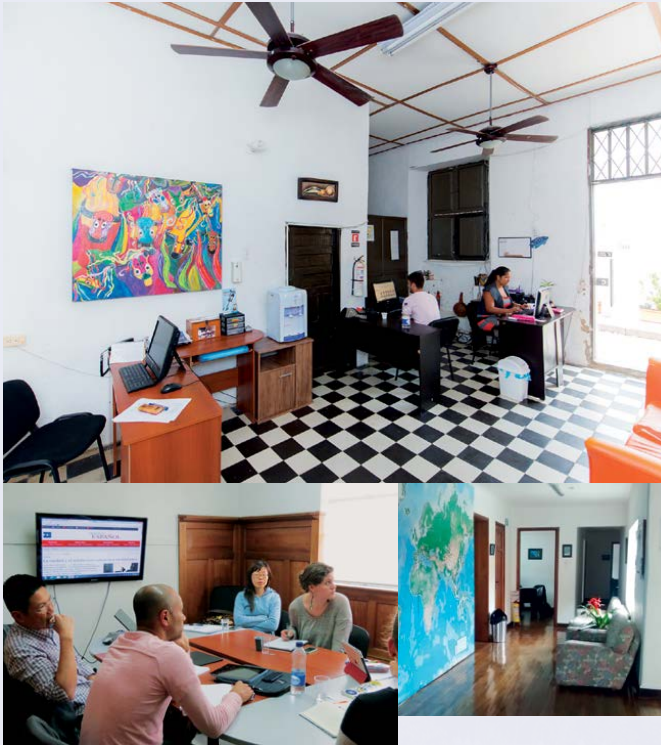

Cartagena de Indias

Bogota, ideally located in the center of the country, is a surprising and hip capital. Explore cobblestone streets, with breath-taking views at every corner of the lush Andean Mountains, quaint markets and Spanish Colonial buildings. In Cartagena you will feel right at home in this laid-back port city. You are sure to be smitten with Cartagena's old-world charm, full of lovely colonial buildings, cobblestone streets and the sparkling the Caribbean Sea. Delight all five senses as you explore the city – taste fresh seafood and exotic fruits, see fine art, touch the various textures of fine sand or rough palms, hear the romantic Latin rhythms of music from the street and smell the salty Caribbean air. You will love studying Spanish in these perfect cities!

ENFOREX CARTAGENA DE INDIAS partner school

Live our partner school

- Our partner school in Cartagena is located in the colorful "Getsemani" neighborhood next to Trinidad Square and near both the city's historic quarter and beautiful beaches
- Housed in a colonial style building with a Caribbean twist.
- The school can hold up to 55 students and is equipped with a cyber room, a cafeteria and a garden.

Top experiences

TOP PLACES TO VISIT

- Palacio de la Inquisición
- Castillo San Felipe de Barajas
- Convento de la Popa

TOP LOCAL CUISINE/DISHES

- Tocino del cielo
- Arrope
- Quimbambo
- Sancocho

EXCURSIONS

- Climb "La Popa" hill
- Visit Galerazamba (a ghost town and the salt mines of that region)
- Trip to El Rosario Islands
- Trip to Mud Volcano "El Totumo"