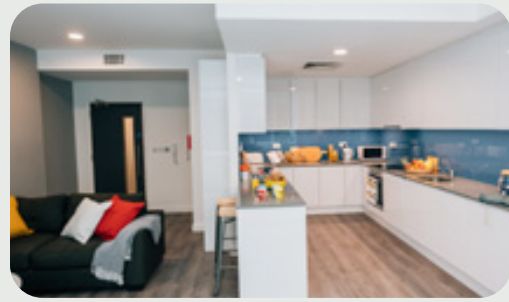

ELI Dublin

Point Campus Premium

Adults 18+

Available all year

Host Point Campus is a Premium Residence located in Dublin 1. The residence offers single rooms with private bathrooms as standard. Rooms are in apartments with 6-8 rooms with shared living and kitchen areas. The campus has excellent facilities including a gym and café.

- 150 Single rooms with a private bathroom
- Apartments of 6-8 bedrooms
- Self-catering with shared kitchen and living area.
- Shared laundry, restaurant, and gym
- 25 minutes by direct LUAS to ELI and Dublin City