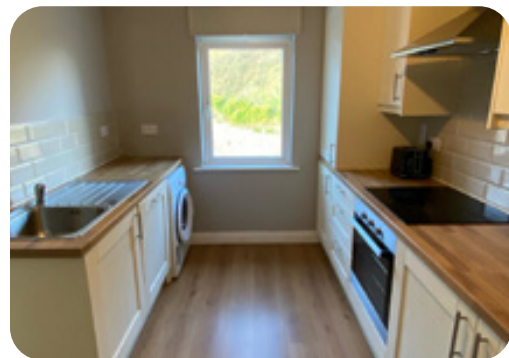

ELI Drogheda

Millmount House

Adults 18+

Available all year

The Millmount Residence has nine bedrooms located in three adjoining houses with 24 beds in bunks beds. Eight students share a bathroom, living area and kitchen. The shared spaces are cleaned professionally once per week and all utility bills are included.

- 24 Shared Rooms (Shared Bathroom) bedrooms.
- Houses with Twin, Triple and Quad rooms
- Self-catering with shared kitchen and living area.
- Shared laundry
- 10-minute walk to ELI and Drogheda town centre