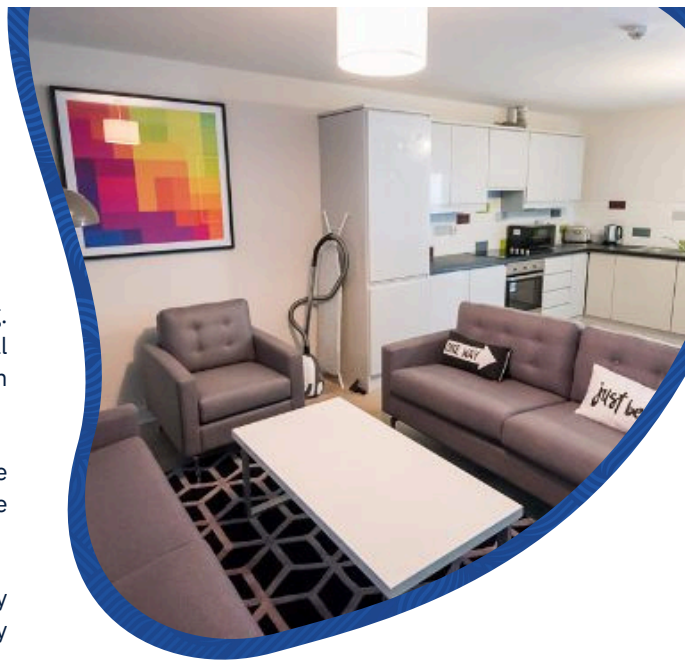

2025 ACCOMMODATION OPTIONS

Summer - Apartment Accommodation

Availability: May 26th to August 17th 2024

Description: Students may choose a single room in university residential apartments. These apartments are self-catering. There are 4– 6 bedrooms per apartment. The students will have a shared kitchen and either shared or private bathroom facilities, depending on the option chosen.

Benefits: This option will ensure that students learn to live independently and develop valuable life skills. Students have the opportunity to meet Irish and international students.

Included: Standard and en-suite rooms include laundry facilities, television, broadband internet, bed linen, and weekly cleaning service for common areas.

Arrival Information: Before arrival to Cork, students are requested to supply their travel details to arrange a suitable check-in time. Check-ins later than midnight are subject to availability.

Transfer Information:

Cork Airport: €60 each way

**Single Standard
Single Ensuite
Accommodation Placement Fee**

€250 per week
€295 per week
€60

Summer Group Apartments

Availability: May 26th to August 17th 2025

Description: Travelling as a group of friends or colleagues? Contact us for rates & to be placed in a private apartment.

Available Options

**2/3 Bed (Sleeps up to 4)
5 Bed (Sleeps up to 5)
5 Bed (Sleeps up to 6)
Accommodation Placement Fee**

**Contact us
for 2025 rates
€70**