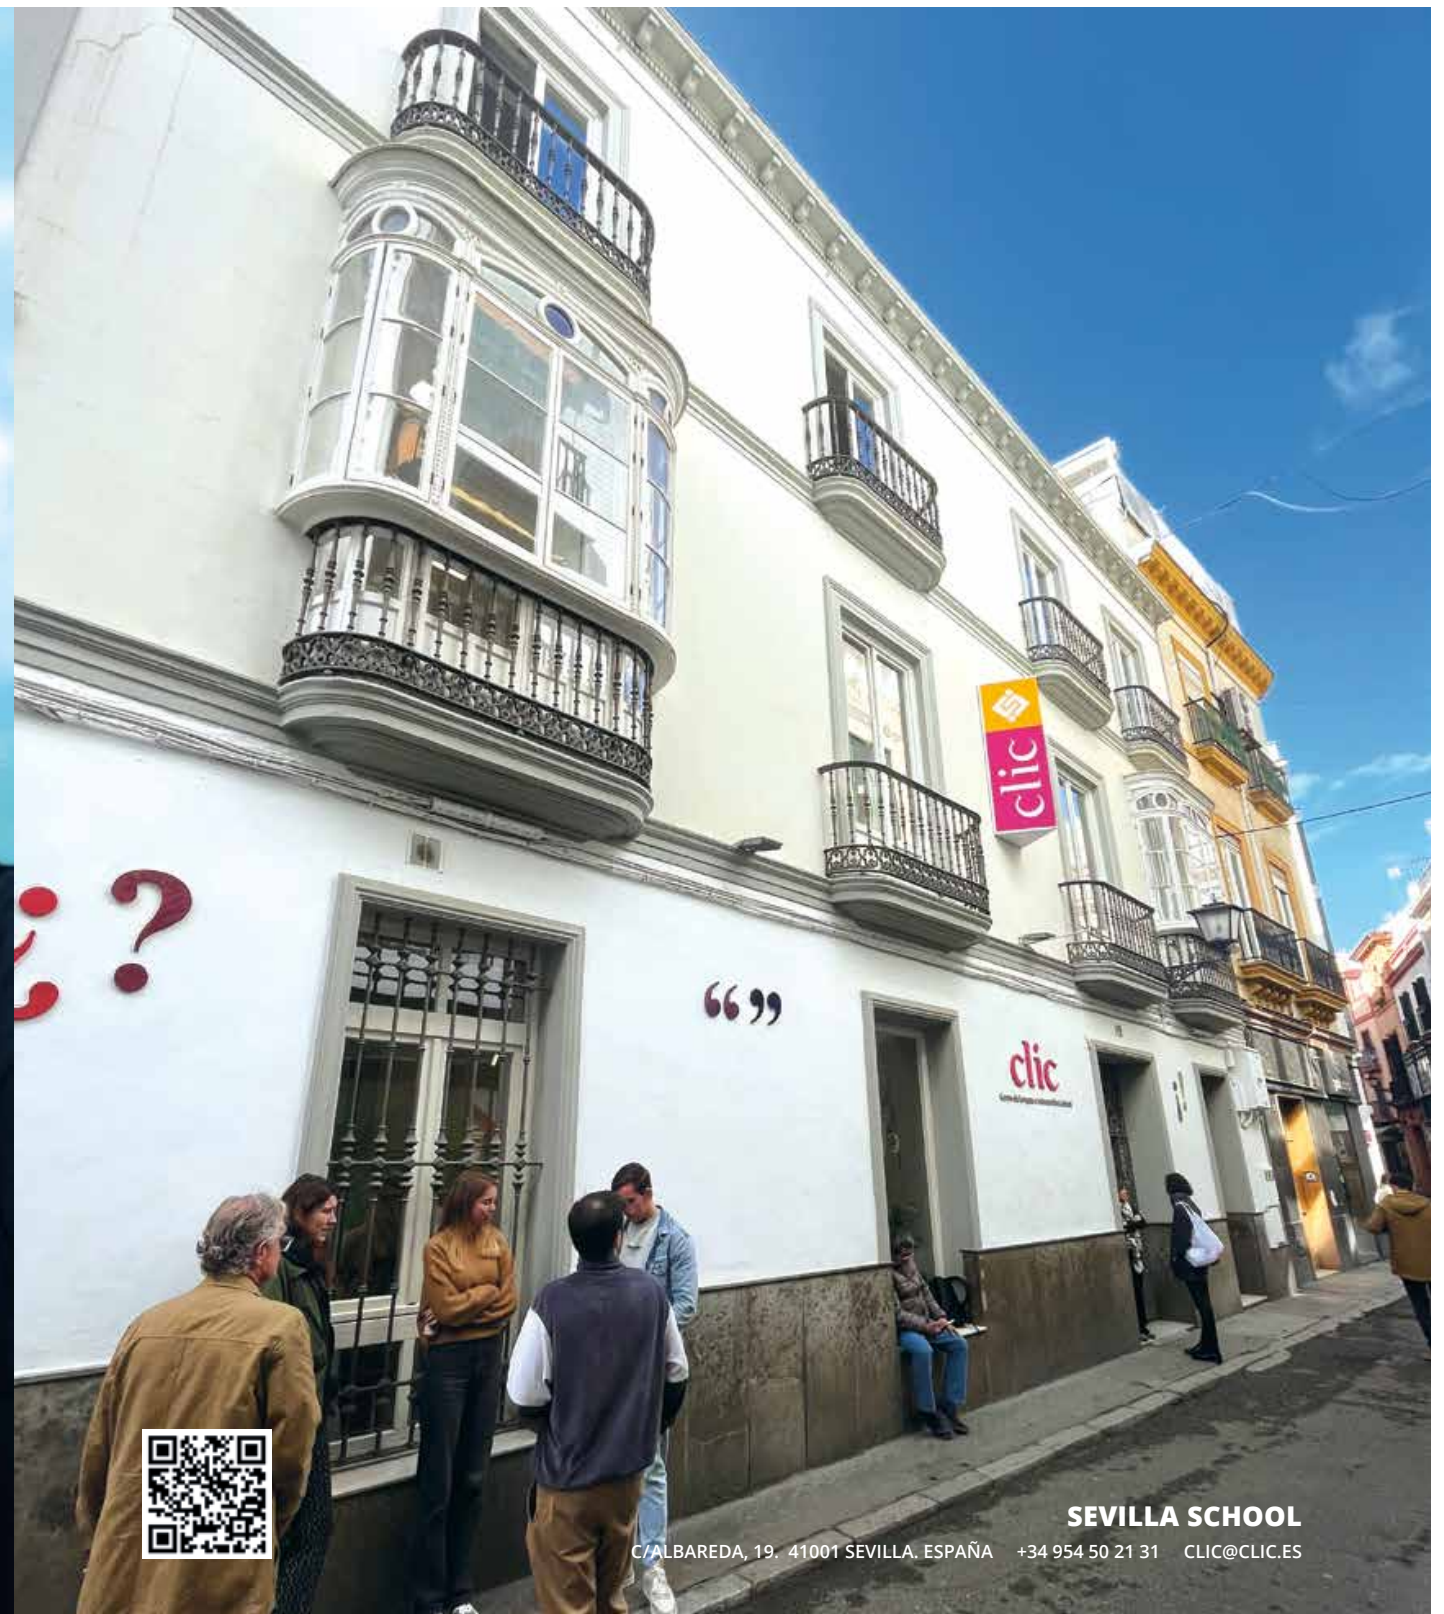

SPANISH FOR JUNIORS

SEVILLA SCHOOL

C/ALBAREDA, 19. 41001 SEVILLA. ESPAÑA +34 954 50 21 31 CLIC@CLIC.ES

Book at worldwide lowest price at:

<https://www.languagecourse.net/school-clic-international-house-sevilla.php3>

+1 646 503 18 10	+44 330 124 03 17	+34 93 220 38 75	+33 1-78416974	+41 225 180 700	+49 221 747 40042	+43 720116182
+31 858880253	+7 4995000466	+46 844 68 36 76	+47 219 30 570	+45 898 83 996	+39 800 934 127	+48 223 988 072
	+81 (50) 50507957	+55 213 958 08 76	+86 183 2705 9463