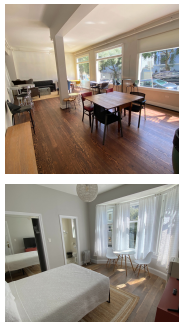

MONROE RESIDENCE CLUB

1870 Sacramento Street, San Francisco, Ca 94109
Distance from CLA: 25 minutes walking

	Private Bathroom	Shared Bathroom	Hall Bathroom
Private Studio	$595	$555	$515
Shared Studio	$360	$325	$300

STUDENT RESIDENCES GENERAL INFORMATION:

- For shared studios: Minimum of 02 weeks booking. Bedrooms are non-mixed gender and have a capacity of 3 people per unit.
- Studios with a Hall Bathroom: two bathrooms available on each floor with the other guests that have the same accommodation option.
- Work and Entertainment: shared computer, Wi-Fi/internet;
- Fully furnished space: kitchen, working space, lounge area. All utilities included: electricity, water, trash, and gas.
- Options are subject to availability.
- Deposit (when applicable) fee must be paid before student arrival.

The content and prices in this document are subject to change.

www.cla.edu | info@cla.edu