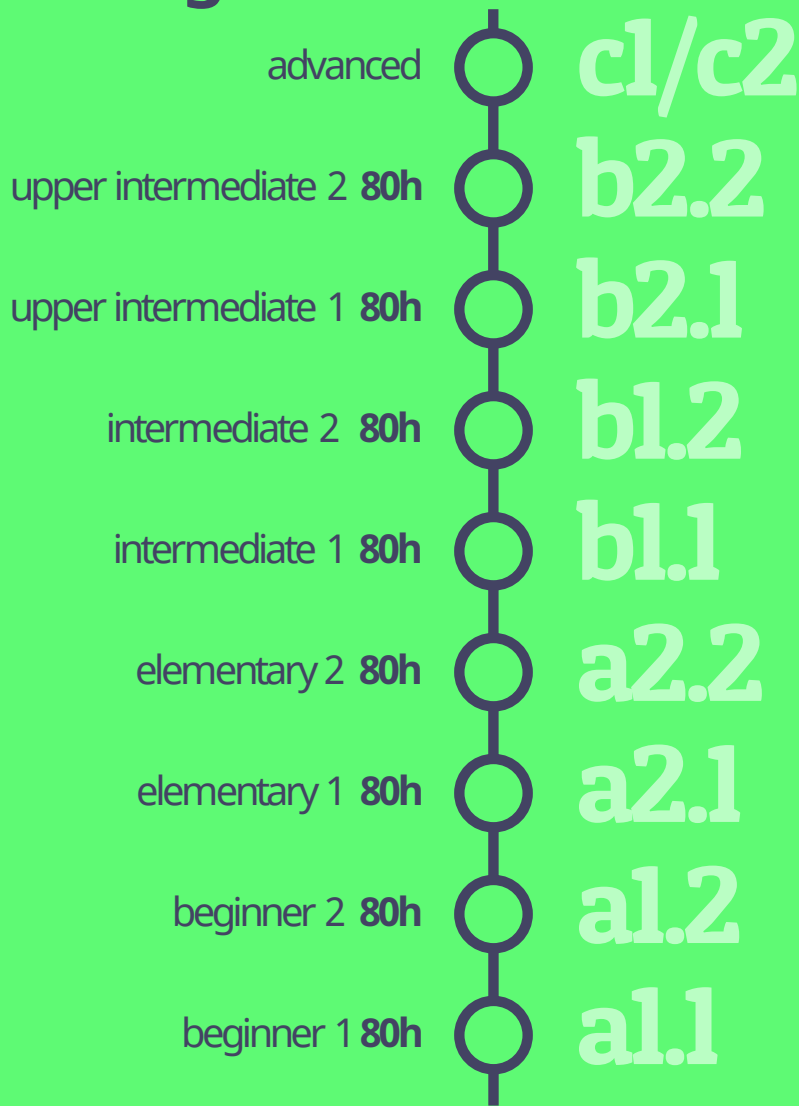

# ALEGRIA Program

*Now your  
Portuguese will  
take off!*

4

**LanguageCourse**.net Book at worldwide lowest price at:  
<https://www.languagecourse.net/school-aprenda2-sao-paulo.php3>

+1 646 503 18 10  
 +31 858880253  
 +43 7201 16182  
 +48 223 988 072