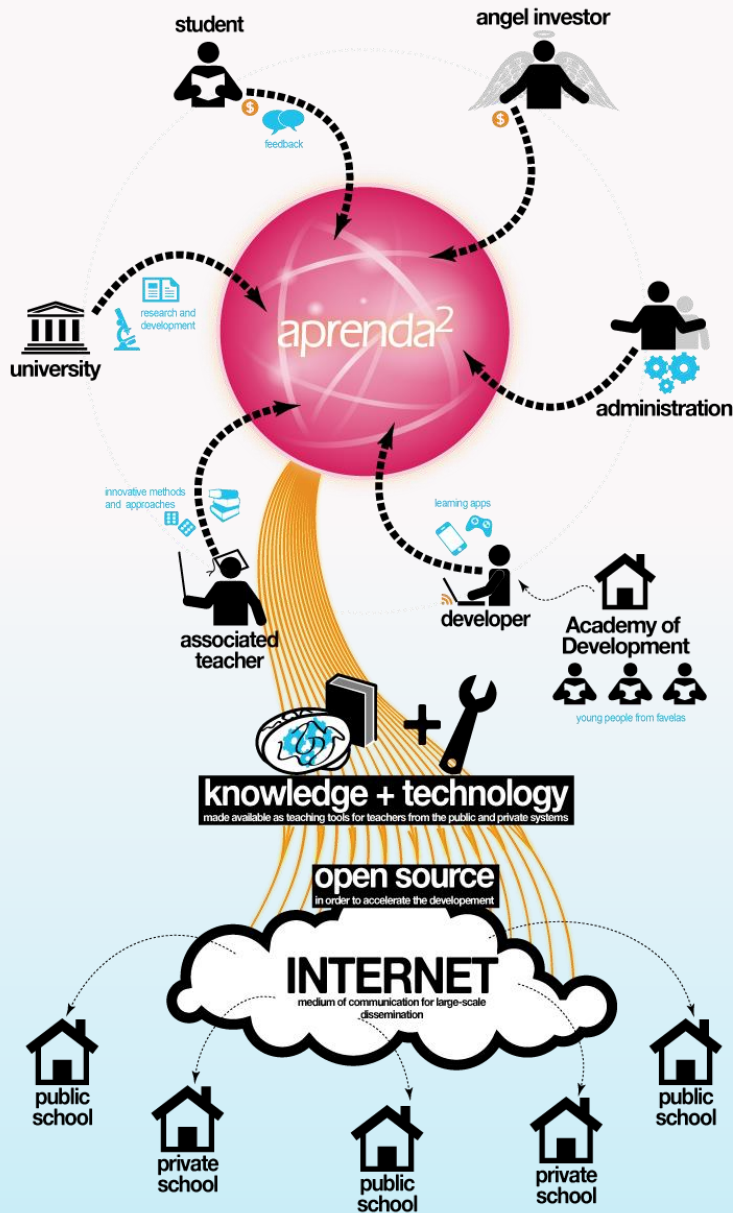

# Photos of **aprenda2 São Paulo**

We are **SOCIAL!**

13

**LanguageCourse.net** Book at worldwide lowest price at:  
<https://www.languagecourse.net/school-aprenda2-sao-paulo.php3>

+1 646 503 18 10  
 +31 858880253  
 +43 7201 16182  
+48 223 988 072

# socio-educational Project