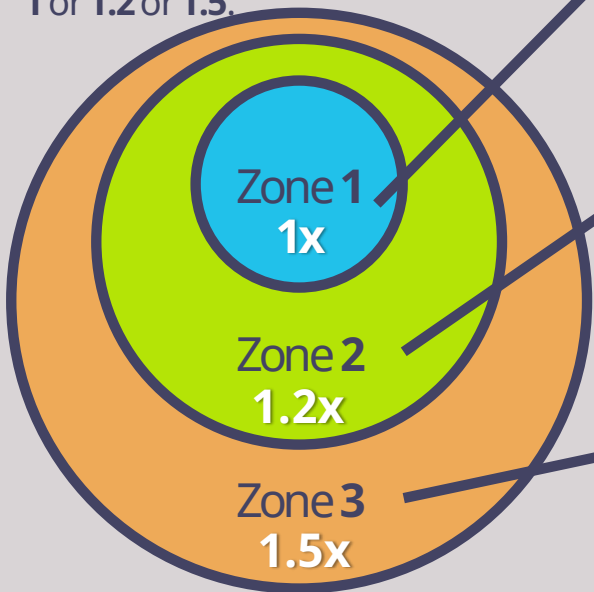

Geographic Zones:

Zones: The price per hour of the selected package is multiplied by 1 or 1.2 or 1.5.