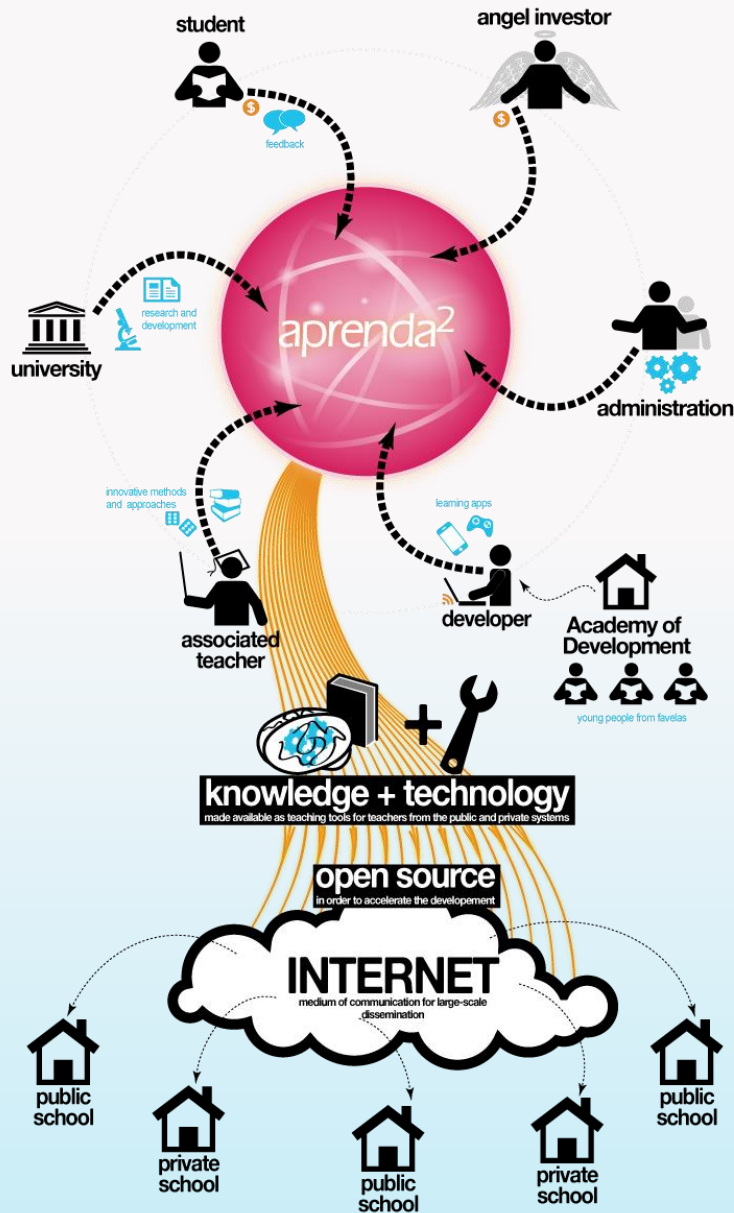

socio-educational Project

Who are we?

The **Instituto aprenda²** is a pilot project with the goal of developing and sharing avant-garde methods and learning tools. For more information on the project, please visit:

www.aprenda2.org/project

LanguageCourse.net Book at worldwide lowest price at:
<https://www.languagecourse.net/school-aprenda2-sao-paulo.php3>

- 🇺🇸 +1 646 503 18 10
- 🇬🇧 +44 330 124 03 17
- 🇪🇸 +34 93 220 38 75
- 🇫🇷 +33 1-78416974
- 🇨🇭 +41 225 180 700
- 🇩🇪 +49 221 747 40042
- 🇮🇹 +31 858880253
- 🇧🇷 +7 4995000466
- 🇸🇪 +46 844 68 36 76
- 🇳🇴 +47 219 30 570
- 🇸🇪 +45 898 83 996
- 🇮🇹 +39 800 934 127
- 🇩🇪 +43 720116182
- 🇨🇦 +81 (50) 50507957
- 🇧🇷 +55 213 958 08 76
- 🇨🇪 +86 183 2705 9463
- 🇩🇪 +48 223 988 072